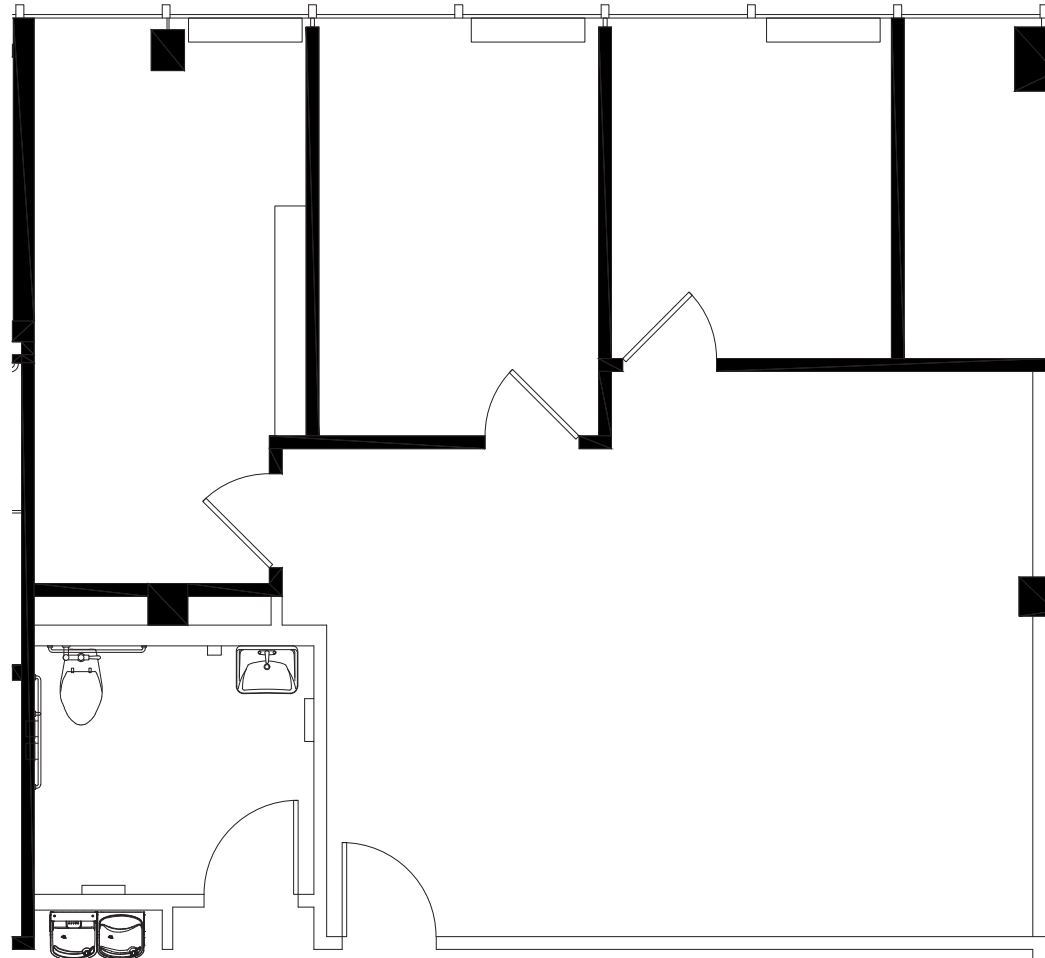

THE 130 BUILDING

130 S BEMISTON AVE, CLAYTON, MO 63105

SANSONE
group

PARTIAL FIFTH FLOOR PLAN SUITE 502 | 939 RSF