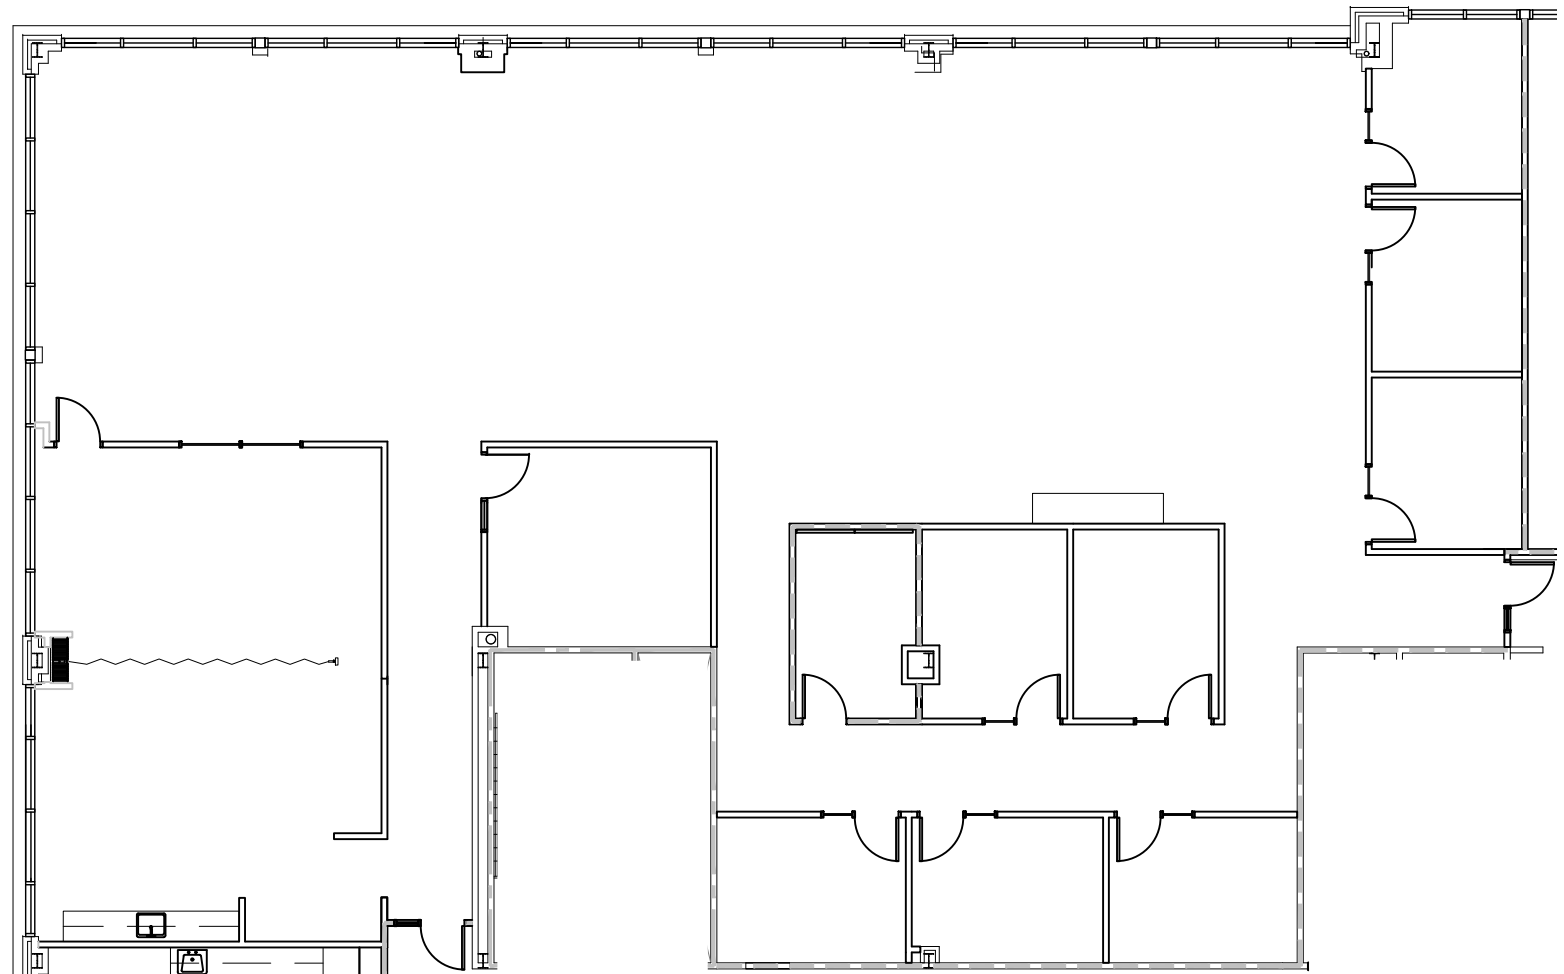

KEY PLAN

HATCH DENOTES AREA OF SUITE

919.653.1302 | www.tbdnc.com

BROOK FOREST - SUITE 310

1616 MILLBROOK ROAD
RALEIGH, NORTH CAROLINA

6,557 RSF