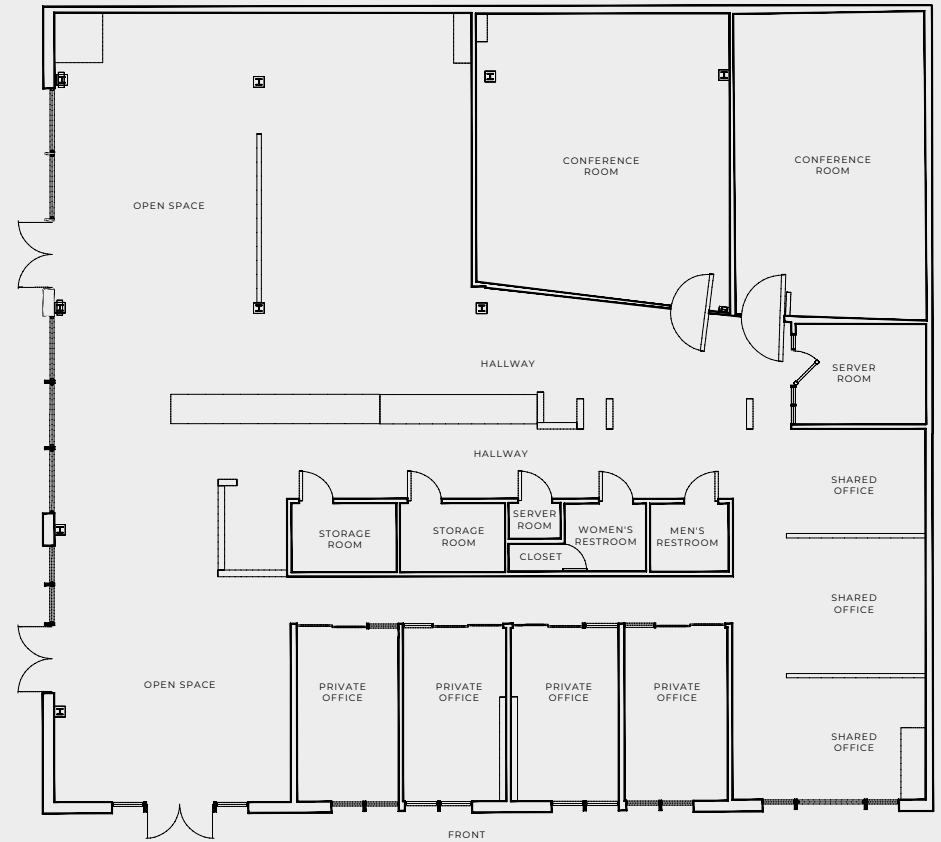

## BRICKWORKS AT MIDTOWN WEST 5,538 SF OFFICE SPACE

1000 MARIETTA ST | SUITE 208/212 | ATLANTA GA 30318

## 5,538 SF OFFICE SPACE AVAILABLE FOR LEASE

- Move in ready
- Private entrance

**BRICKWORKS**  
SUITE 208/212