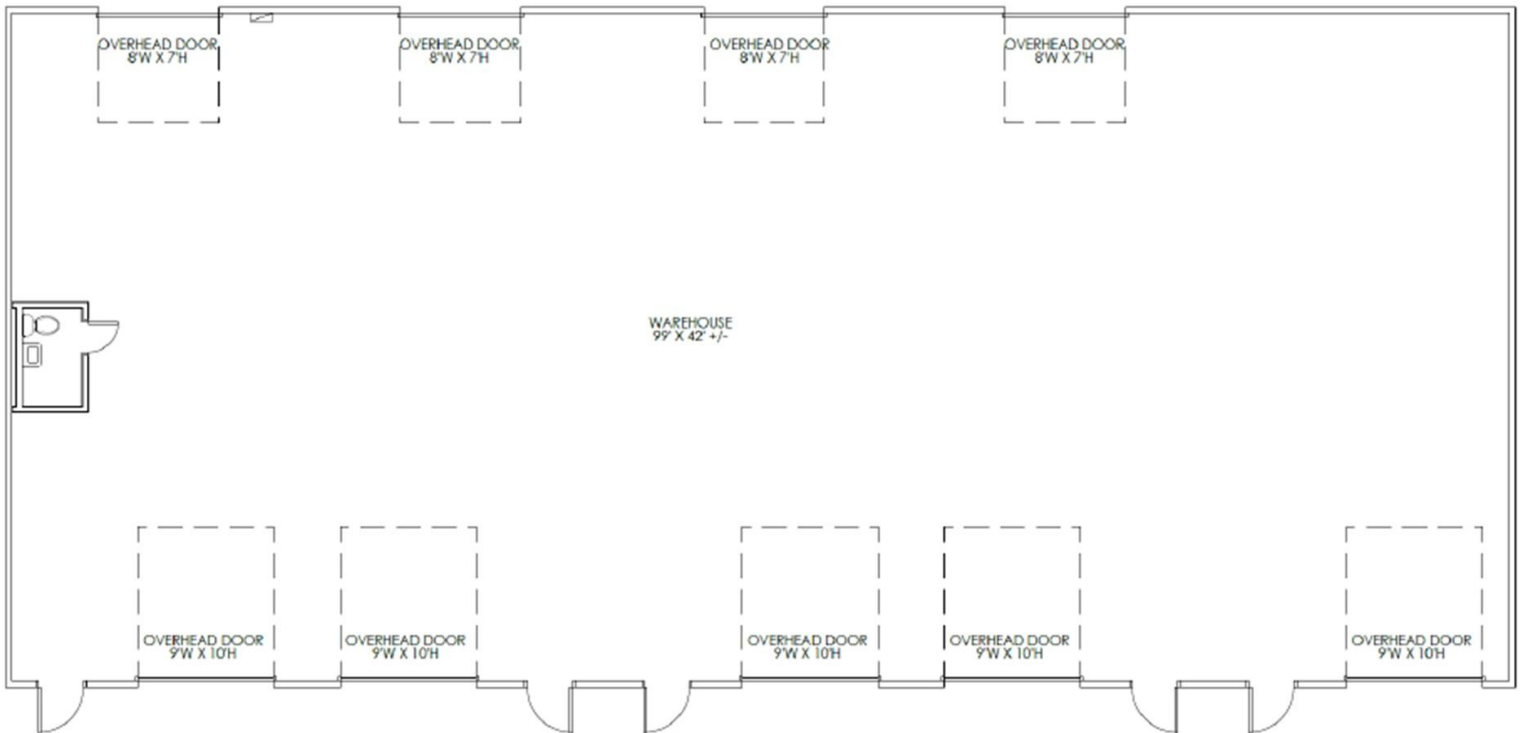

Blue Smoke Industrial Park

2400 LUDELLE STREET, #300
FORT WORTH, TX 76105

Available SF - 4,500 SF

- 5 Grade Level Doors
- 14' Clear Height
- No Office, 1 Restroom
- Will build custom office

Cade Navarro
903.952.3172
cnavarro@bradford.com