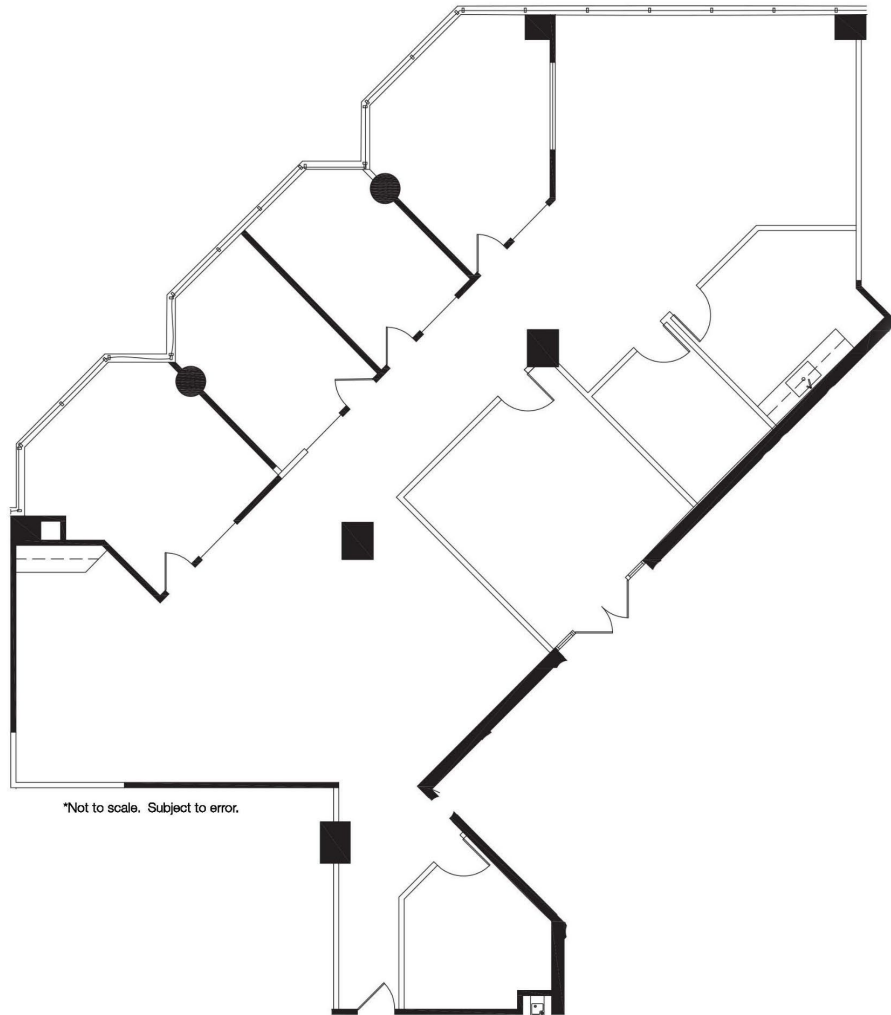

FOR LEASE

COMMERCIAL TOWER AT EXECUTIVE AIRPORT

2101 W Commercial Blvd, Fort Lauderdale, FL 33309

Suite 4400B - 3,665 SF

PLEASE CONTACT:

Beau Ladwig

M +1 954 552 3883

beau.ladwig@cbre.com