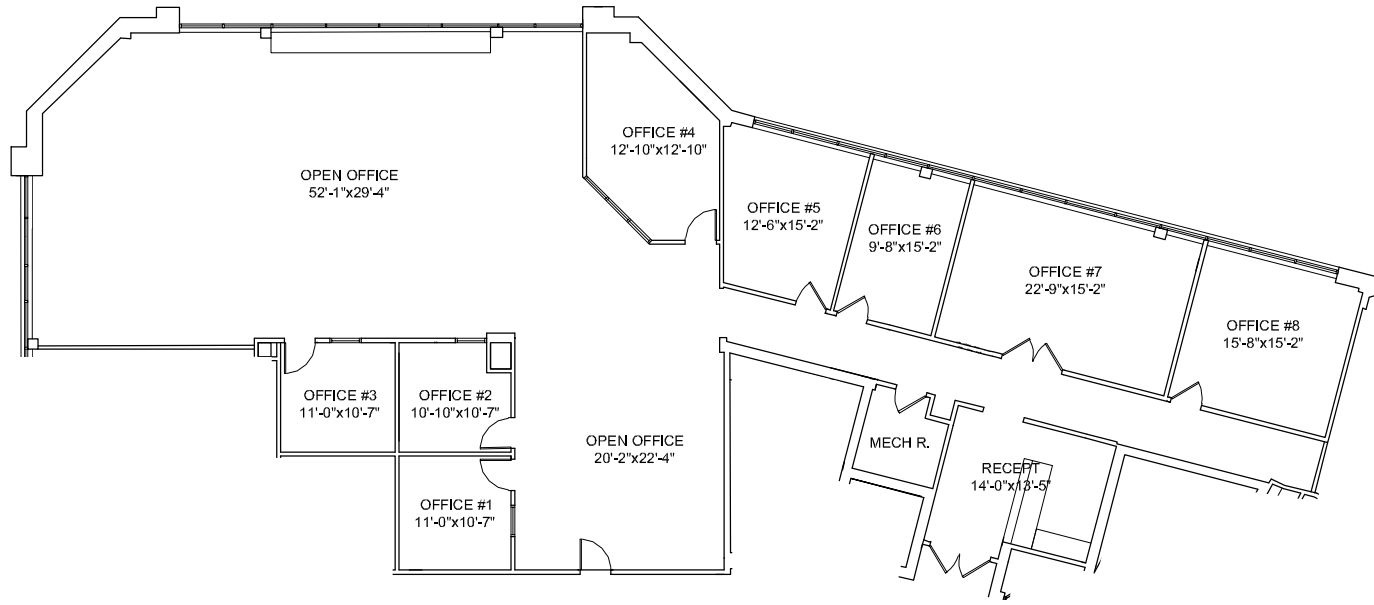

1111 Street Rd.
Suite 300AB
Southampton, PA 18966

SUITE #300AB
NOT TO SCALE

4,780 RSF