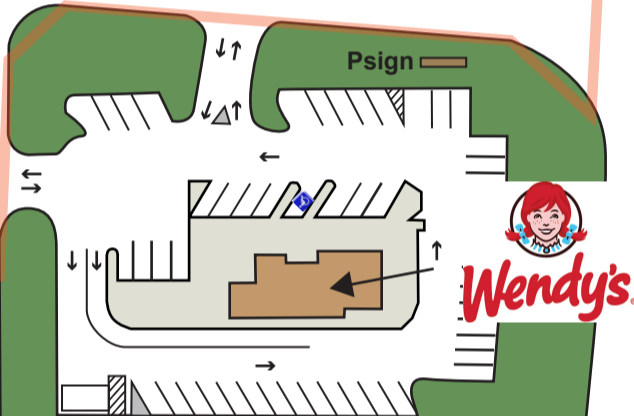

Westside Village  
 7707, 7711 & 7715 S. Raeford Rd.  
 Fayetteville, NC 28304

Lendmark  
 Financial Services

7711

101	102	103	104	105	106	107	108	109	110	111	112	113
NATIONAL VISION	GameStop	EyeBrow Salon	BARBER SHOP	WINGS & SUBS	DAY SPA	NAIL SALON	HAIR SALON	DELI	MEXICAN RESTAURANT	CHINESE RESTAURANT		
1600 sf	1600 sf	1200 sf	2800 sf	2009 sf	1200 sf	1600 sf	1600 sf	1200 sf	4000 sf	4800 sf		

109	108	105	104	103	102	101
Red Coast Design	SMOKE SHOP	Rainbow	SALLY	SHOE SHOW	NATIONAL VISION	Mobile
1600 sf	1600 sf	5140 sf	1600 sf	2800 sf	4160 sf	1700 sf

S. RAEFORD RD.

GILLIS HILL RD.