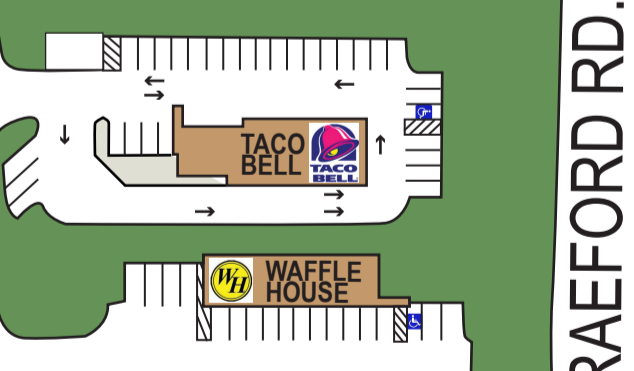

Westside Village  
 7707, 7711 & 7715 S. Raeford Rd.  
 Fayetteville, NC 28304

Lendmark  
 Financial Services

7711

101	102	103	104	105	106	107	108	109	110	111	112	113
NATIONAL VISION	GameStop	EyeBrow Salon	BARBER SHOP	WINGS & SUBS	DAY SPA	NAIL SALON	HAIR SALON	DELI	MEXICAN RESTAURANT	CHINESE RESTAURANT		
1600 sf	1600 sf	1200 sf	2800 sf	2009 sf	1200 sf	1600 sf	1600 sf	1200 sf	4000 sf	4800 sf		

109	108	105	104	103	102	101
Red Coast Design	SMOKE SHOP	Rainbow	SALLY	SHOE SHOW	NATIONAL VISION	Mobile
1600 sf	1600 sf	5140 sf	1600 sf	2800 sf	4160 sf	1700 sf

S. RAEFORD RD.

GILLIS HILL RD.