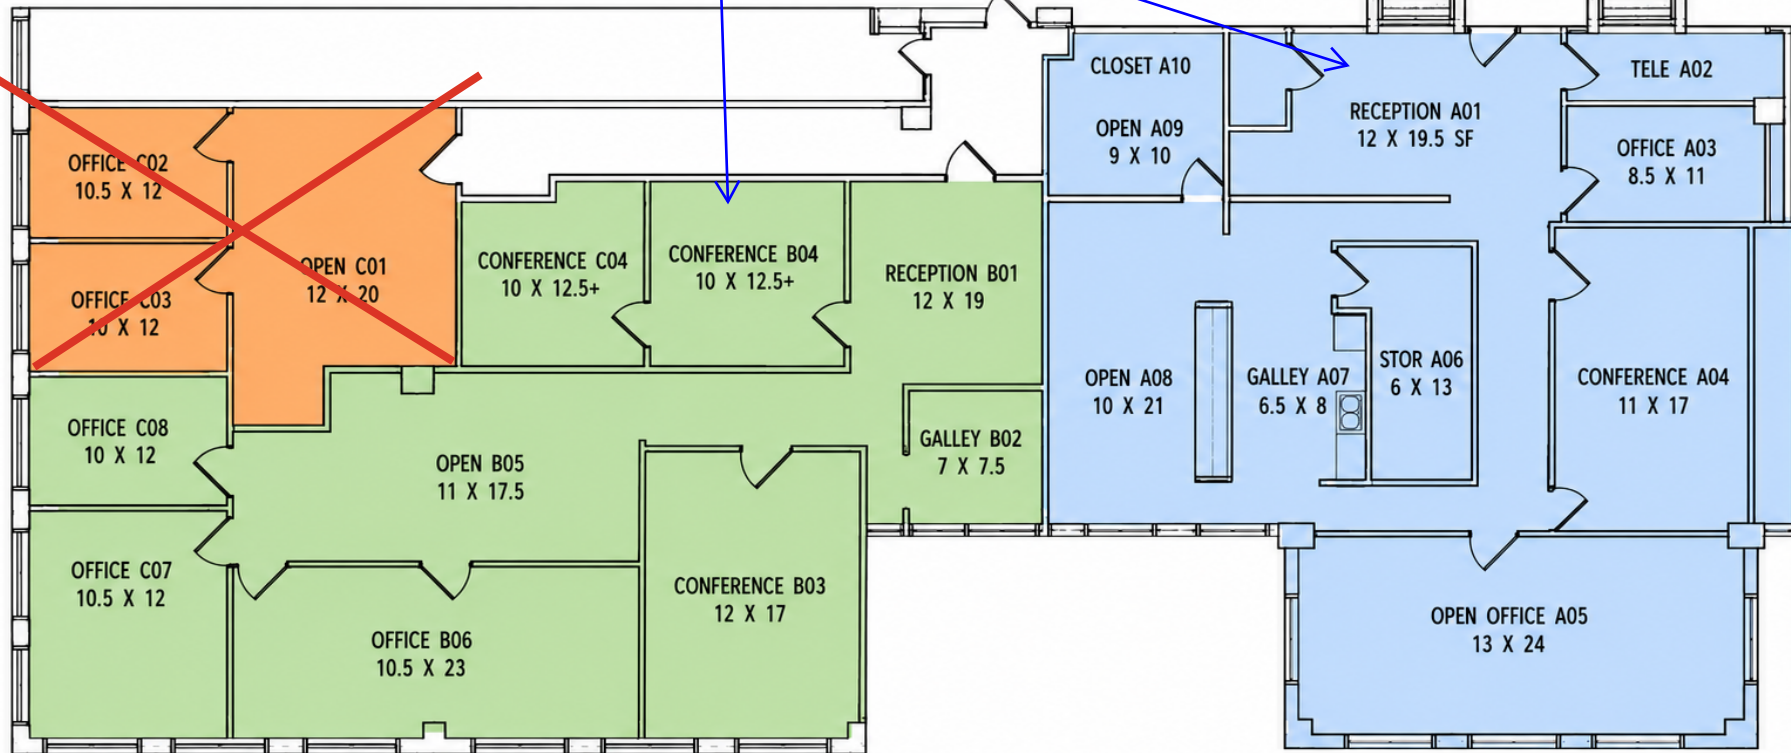

Suite 300

Suite 301

THIRD FLOOR

~~4,107 square feet~~

50 CATOCTIN CIRCLE
LEESBURG, VA

KEY		
■	SUITE A (A) - BLUE	1,746 RSF
■	SUITE B (B) - GREEN	1,755 RSF
■	SUITE C (C) - ORANGE	606 RSF
TOTAL		4,107 RSF

3,501 RSF