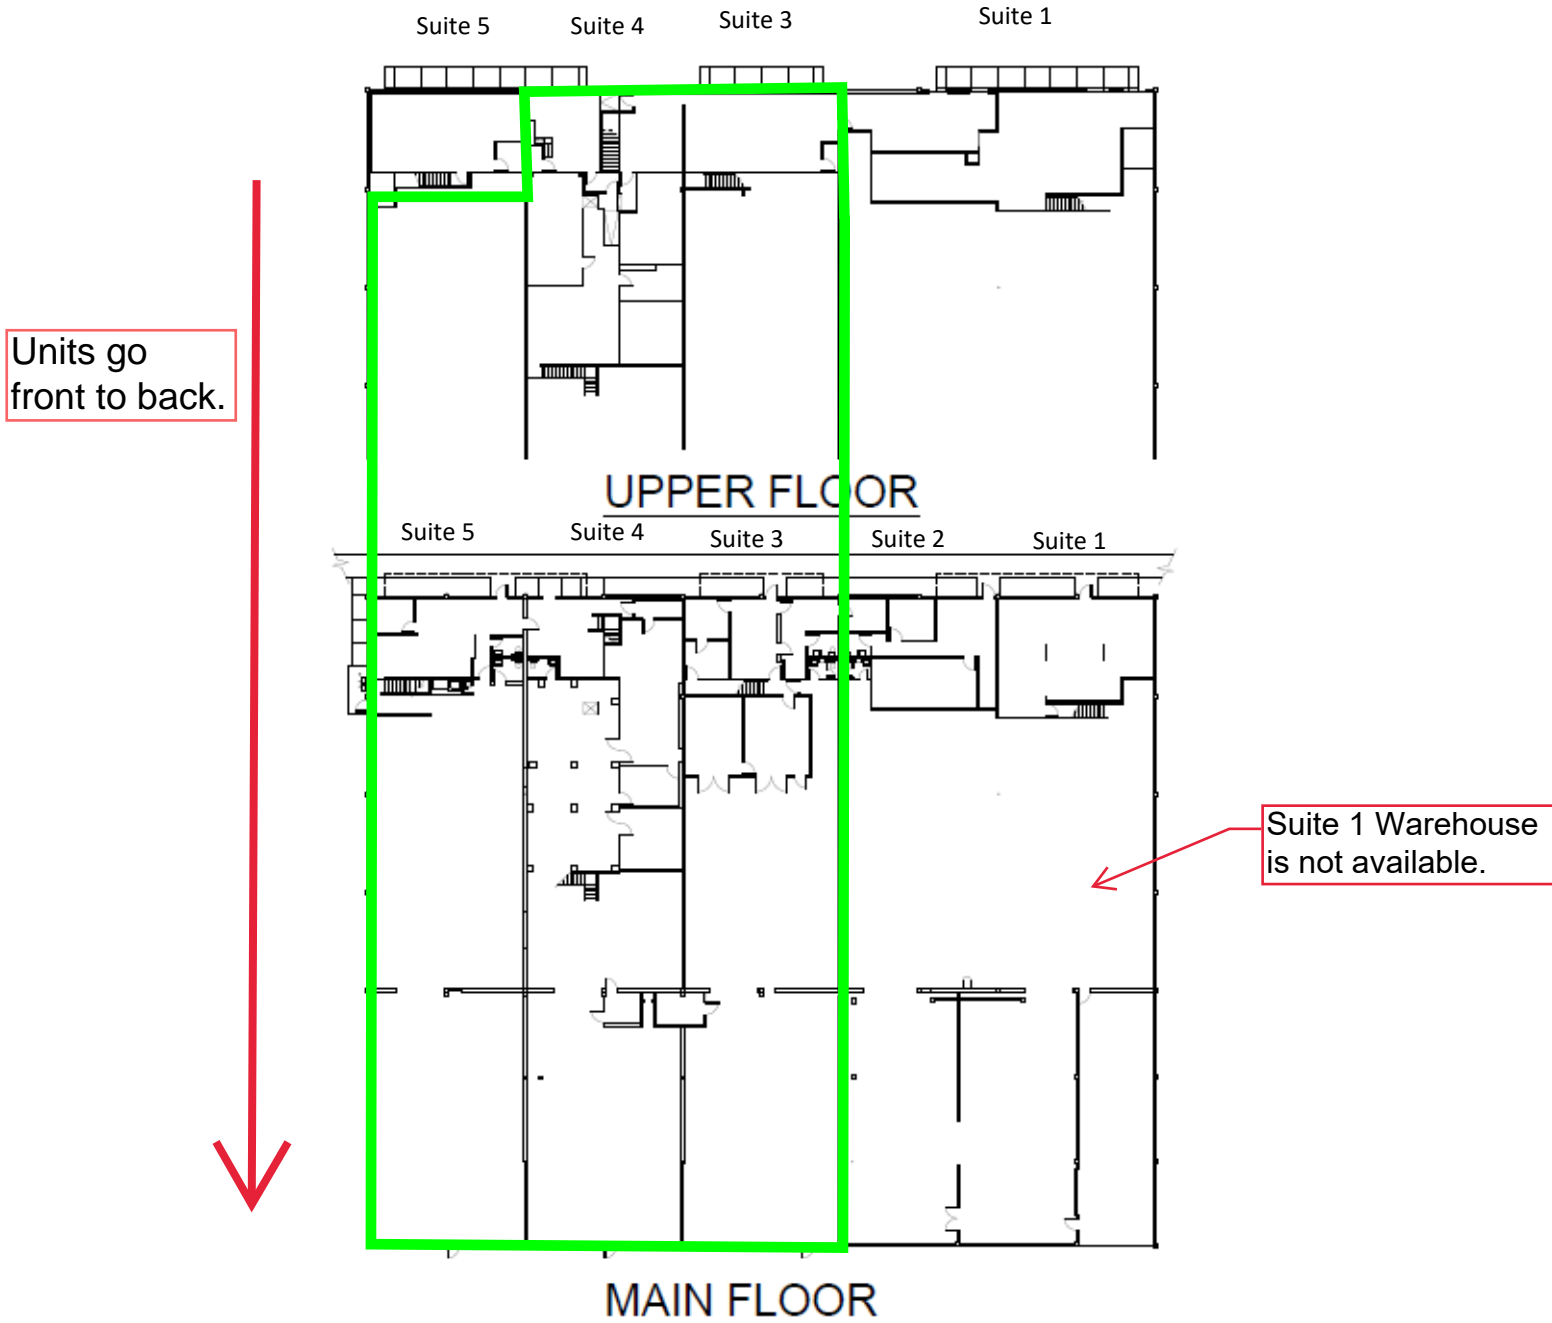

**EXHIBIT A-1**

**DEPICTION OF THE PREMISES**

Suite 1— 1st Floor Office 1,080 SF, 2nd Floor Mezz in Warehouse 1,431 SF, Warehouse 9,852 SF

Suite 2—1st Floor Office 984 SF

Suite 3—1st Floor Office 749 SF, 2nd Floor Office 1,420 SF, Warehouse 5,614 SF

Suite 4—1st Floor Office 1,327 SF , 1st Floor Storage 275 SF, 2nd Floor Office 779 SF, 2nd Floor Mezz 1,997 SF, Warehouse 4,975 SF

Suite 5—1st Floor Office 758 SF, 2nd Floor Office 855 SF, Warehouse 5,658 SF