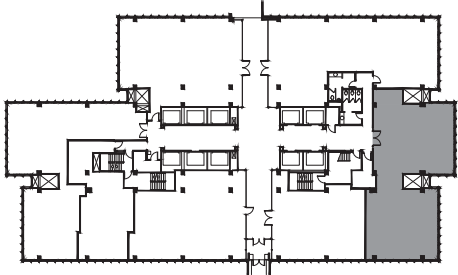

TOWER 229, SUITE 200

2,618 RSF

KEY PLAN