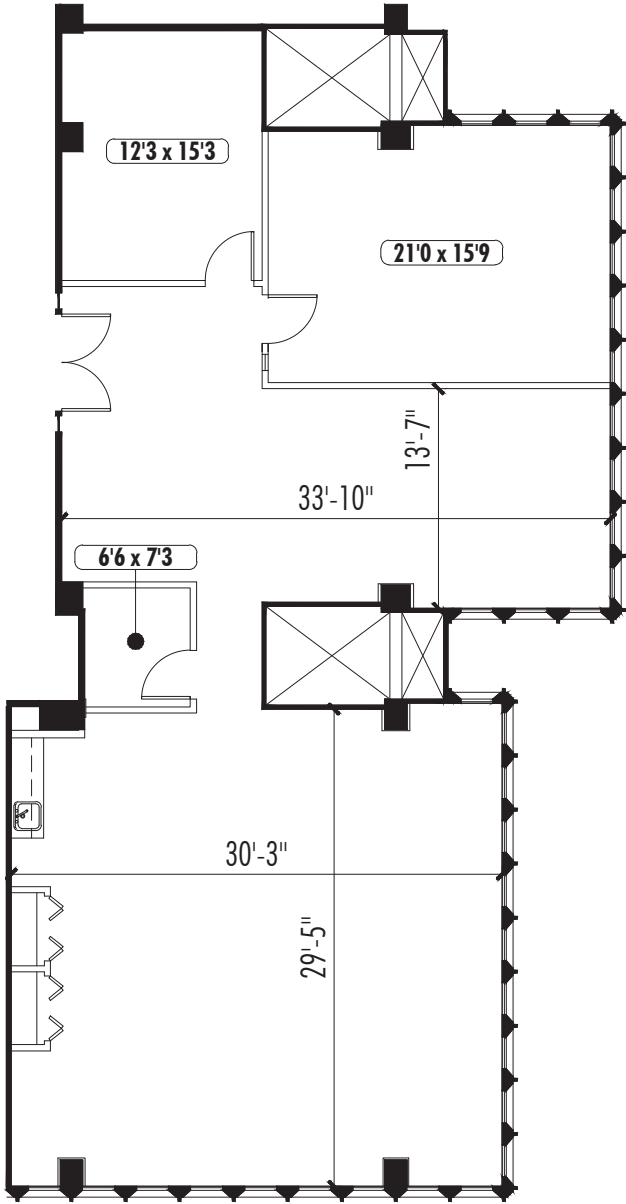

TOWER 229, SUITE 200

2,618 RSF

KEY PLAN