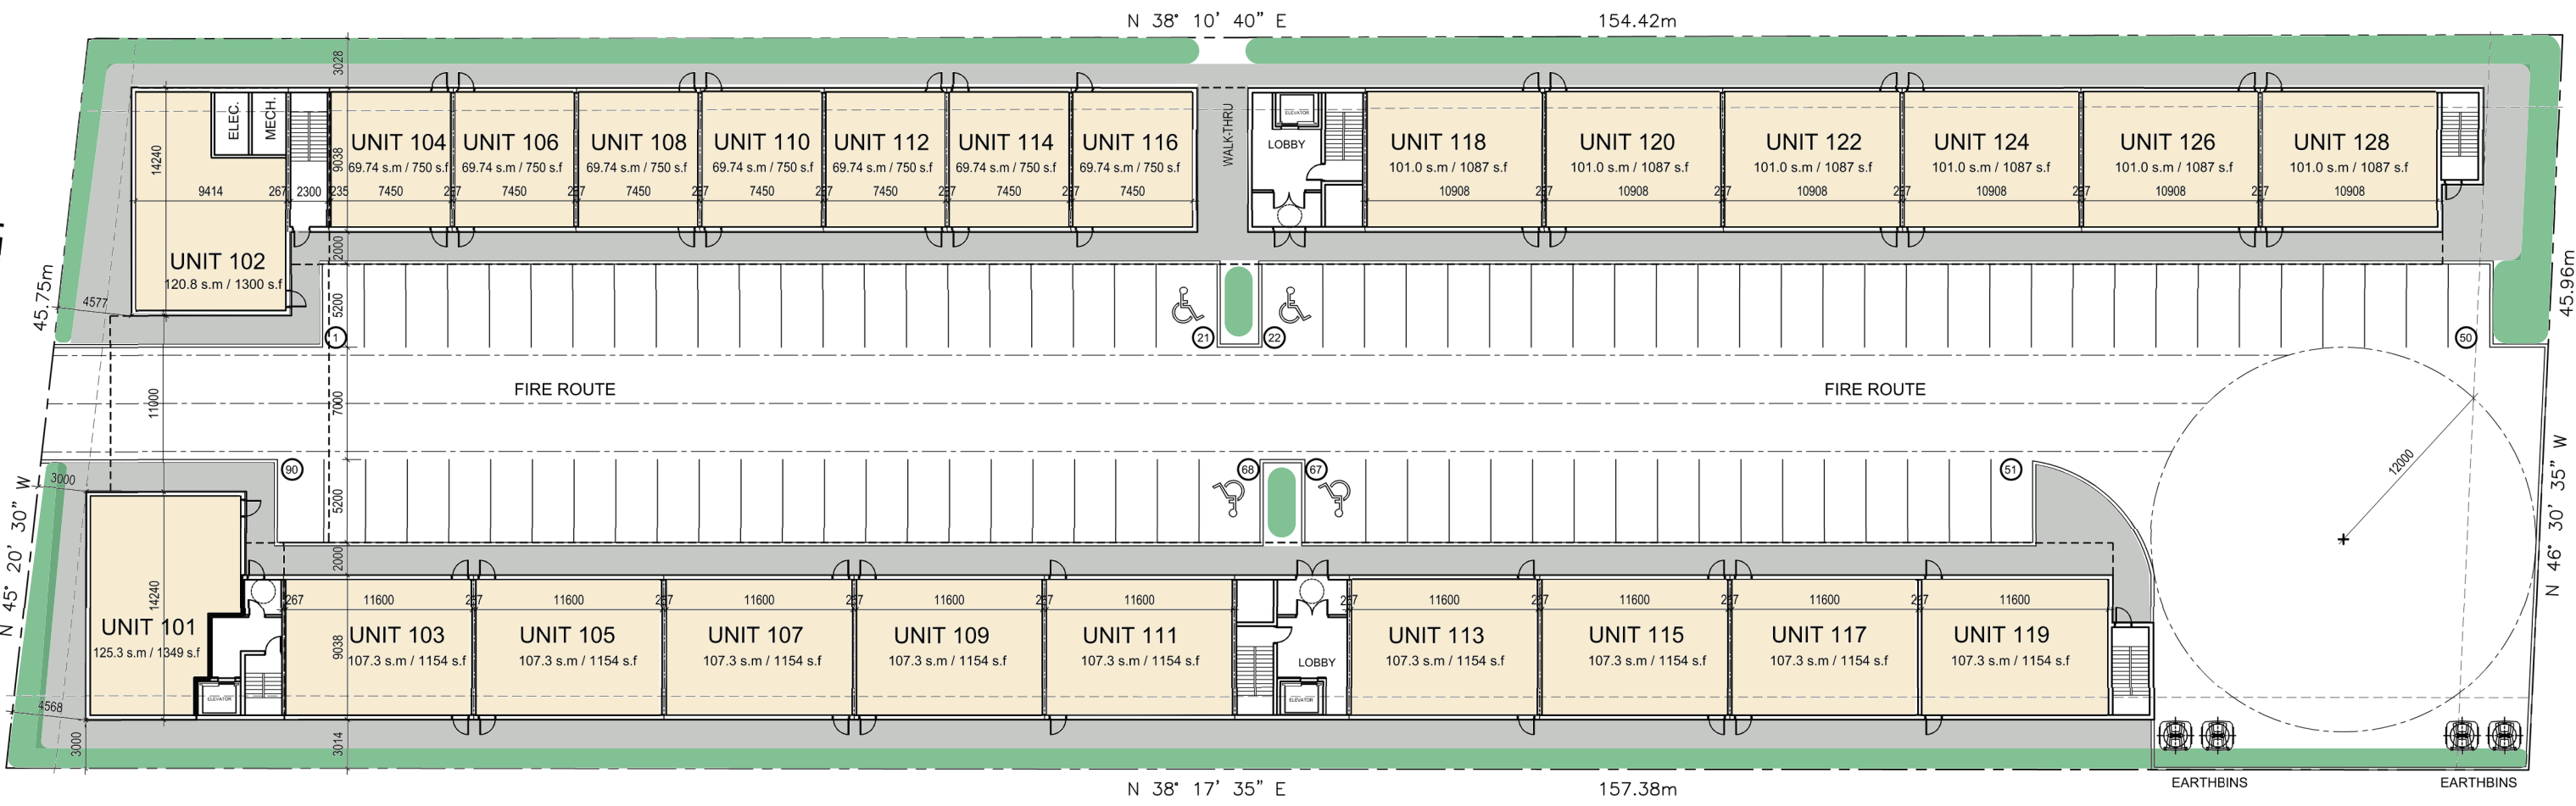

HURONTARIO STREET

N 38° 10' 40" E

154.42m

N 38° 17' 35" E

157.38m

N 46° 30' 35" W

45.75m

45.96m

21

22

50

12000

ELEC.

MECH.

WALK-THRU

LOBBY