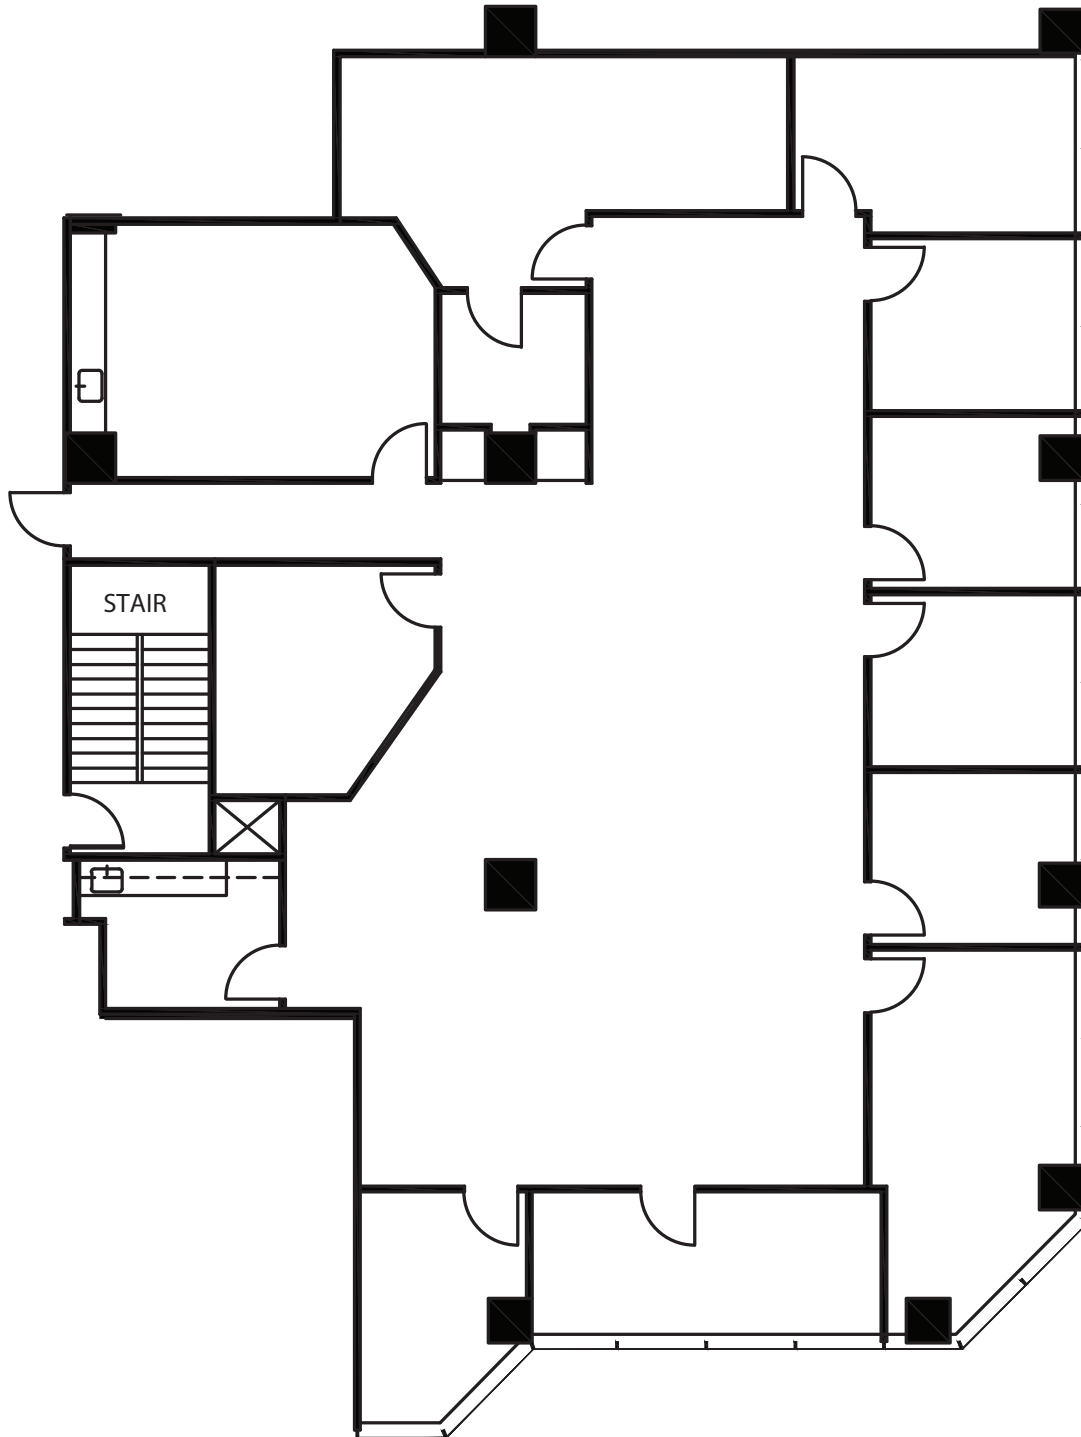

# UPTOWN TOWER

4144 NORTH CENTRAL EXPY, DALLAS, TEXAS 75204

SUITE 410 - 4,458 RSF

**Erik Blais**  
972.776.7150  
eblais@bradford.com

**Richmond Collinsworth**  
972.776.7041  
rcollinsworth@bradford.com

**Bradford Commercial Real Estate Services**  
www.bradford.com