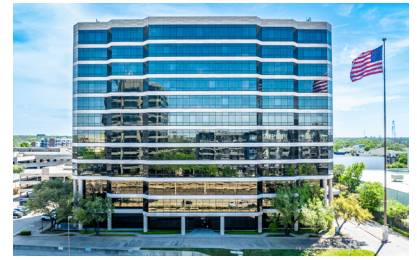

# UPTOWN TOWER

4144 NORTH CENTRAL EXPY, DALLAS, TEXAS 75204

SUITE 410 - 4,458 RSF

**Erik Blais**  
972.776.7150  
eblais@bradford.com

**Richmond Collinsworth**  
972.776.7041  
rcollinsworth@bradford.com

**Bradford Commercial Real Estate Services**  
www.bradford.com