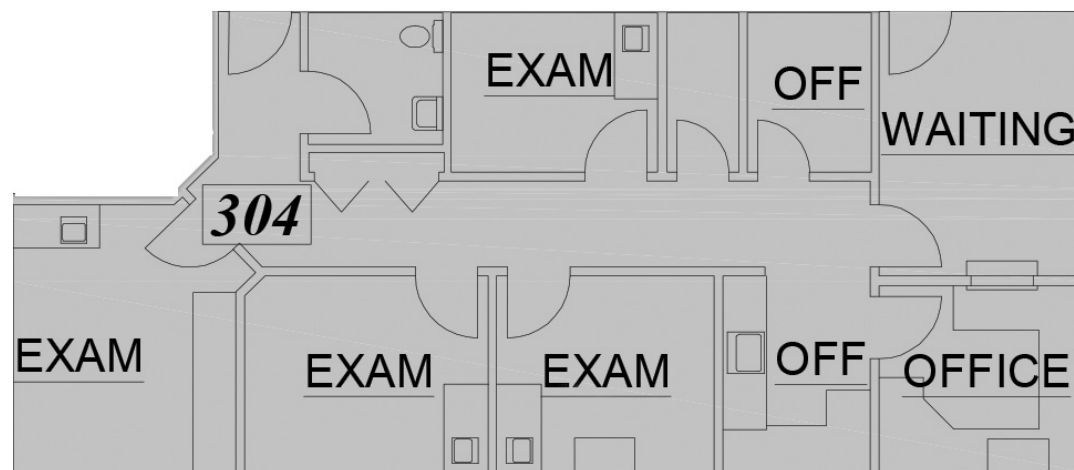

AVAILABLE SPACE

LEASING	SIZE
Suite 304	±1,338 RSF

FLOOR PLAN - Suite 304