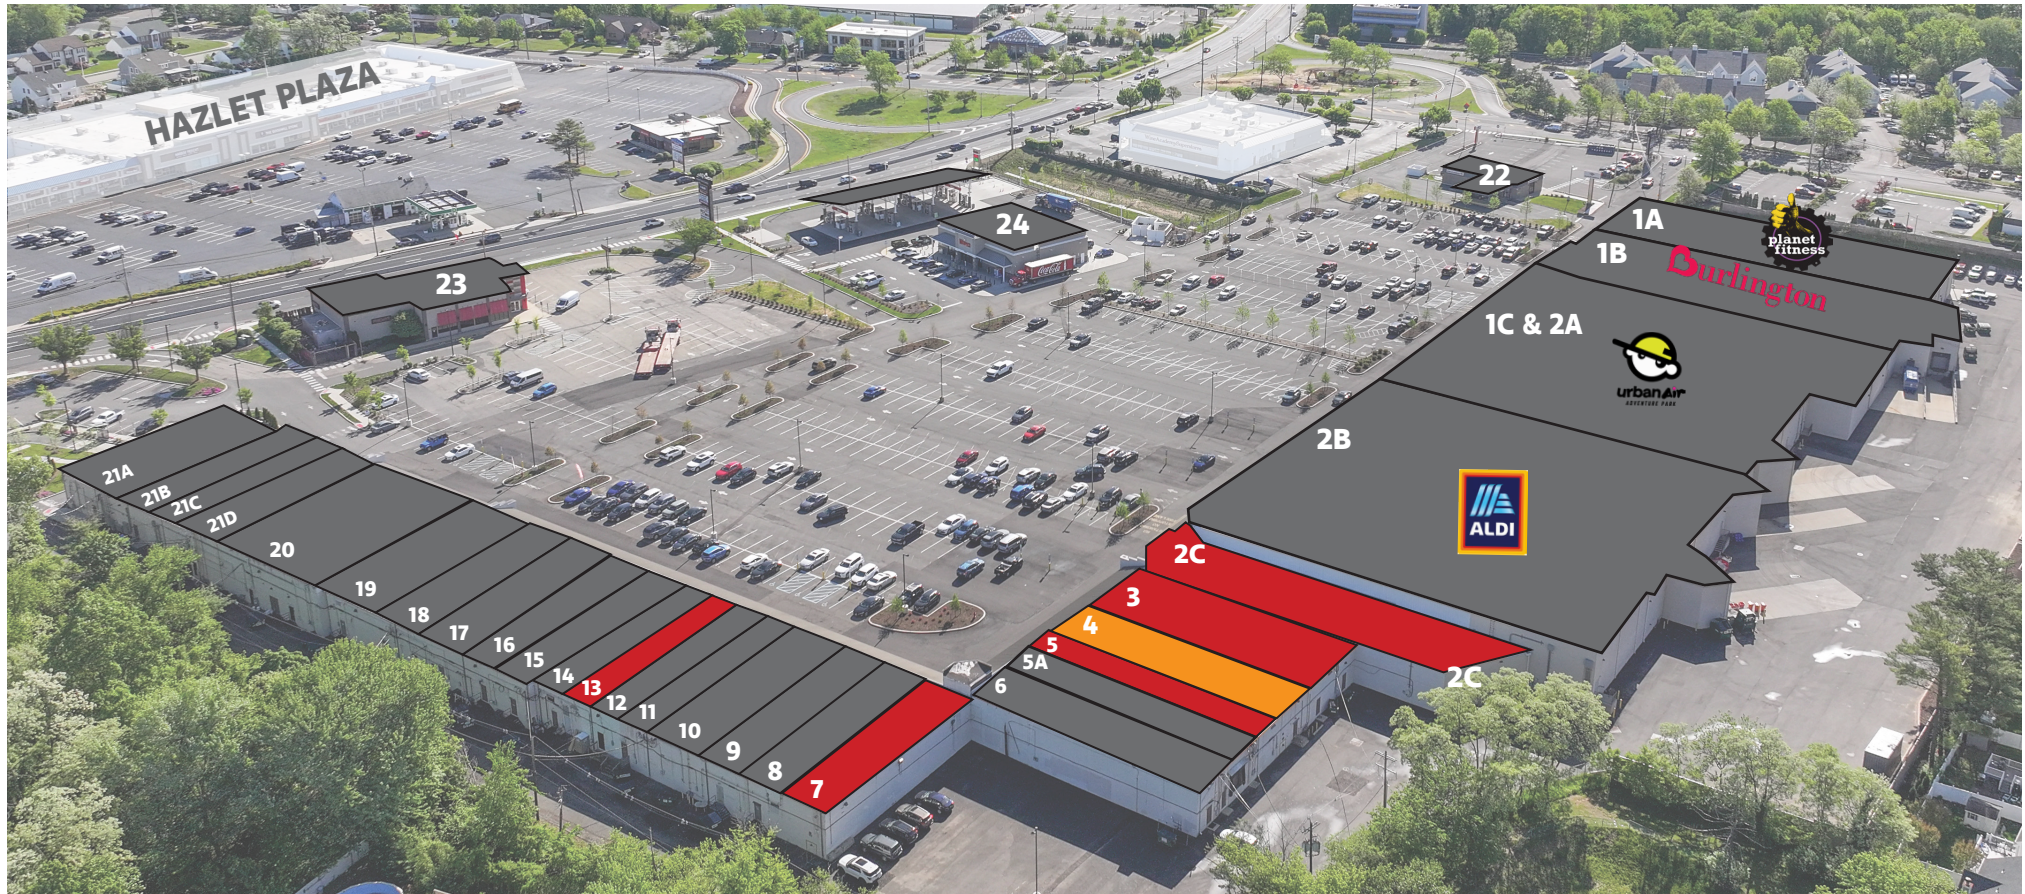

### NEIGHBORING RETAILERS

#### Hazlet Plaza

#### Bayshore Plaza

## 3010 Route 35 South Hazlet NJ

- |  |                                 |                                 |                               |                                |
|--|---------------------------------|---------------------------------|-------------------------------|--------------------------------|
| <b>1A</b> Planet Fitness                             | <b>5</b> 3,000 SF Available     | <b>11</b> Xin Wok               | <b>18</b> Quest Diagnostics   | <b>22</b> Bank of America      |
| <b>1B</b> Burlington Coat Factory                    | <b>5A</b> Underground Nutrition | <b>12</b> Subway                | <b>19</b> TLC Nails           | <b>23</b> Buffalo Wild Wings   |
| <b>1C</b> Urban Air Trampoline                       | <b>6</b> Salon Soleil           | <b>13</b> 2,100 SF Available    | <b>20</b> K-Pot Korean BBQ    | <b>24</b> Wawa & Wawa Gasoline |
| <b>2A</b> Urban Air Trampoline                       | <b>7</b> 3,272 SF Available     | <b>14</b> AE's Thai & BBQ       | <b>21A</b> Panera             |                                |
| <b>2B</b> Aldi                                       | <b>8</b> Hazlet Family Dental   | <b>15</b> Jewelry Carlos Larrea | <b>21B</b> Bubbakoos Burritos |                                |
| <b>2C</b> 5,500 SF Available                         | <b>9</b> The Froyo Zone         | <b>16</b> Great Clips           | <b>21C</b> AT&T               |                                |
| <b>3</b> 4,000 SF Available                          | <b>10</b> The UPS Store         | <b>17</b> Sally Beauty          | <b>21D</b> Kung Fu Tea        |                                |
| <b>4</b> 2,500 SF Game Stop<br>Can Be Made Available |                                 |                                 |                               |                                |