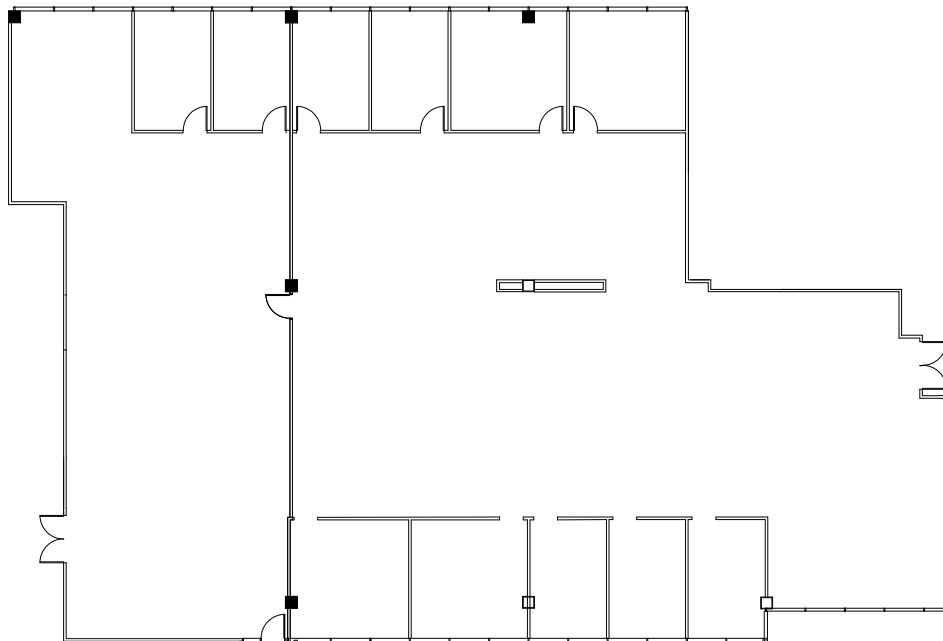

Silverstone Building

2900 Wilcrest Dr, Houston, Texas 77042

FLOOR LEVEL 4
SUITE 420+460 | 9,166 NRA

For Leasing Information Contact
832.552.2319 | leasing@zgroup.tx.com