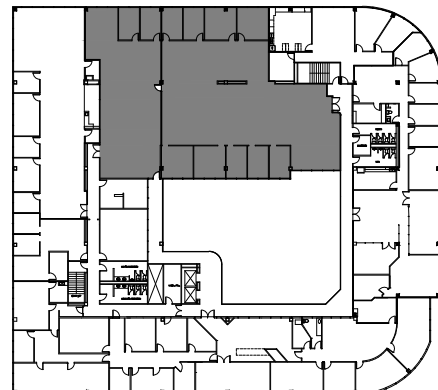

Silverstone Building

2900 Wilcrest Dr, Houston, Texas 77042

FLOOR LEVEL 4
SUITE 420+460 | 9,166 NRA

For Leasing Information Contact
832.552.2319 | leasing@zgroup.tx.com