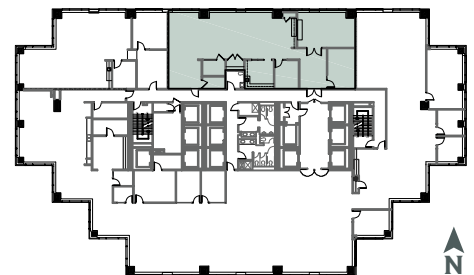

W

SUITE 640 | 3,020 RSF

LOCATION MAP

For more information, please contact:

Lindsey Tucker, Partner
lindsey.tucker
@partnersrealestate.com

Steve Garza, SIOR, CCIM, Partner
steve.garza
@partnersrealestate.com