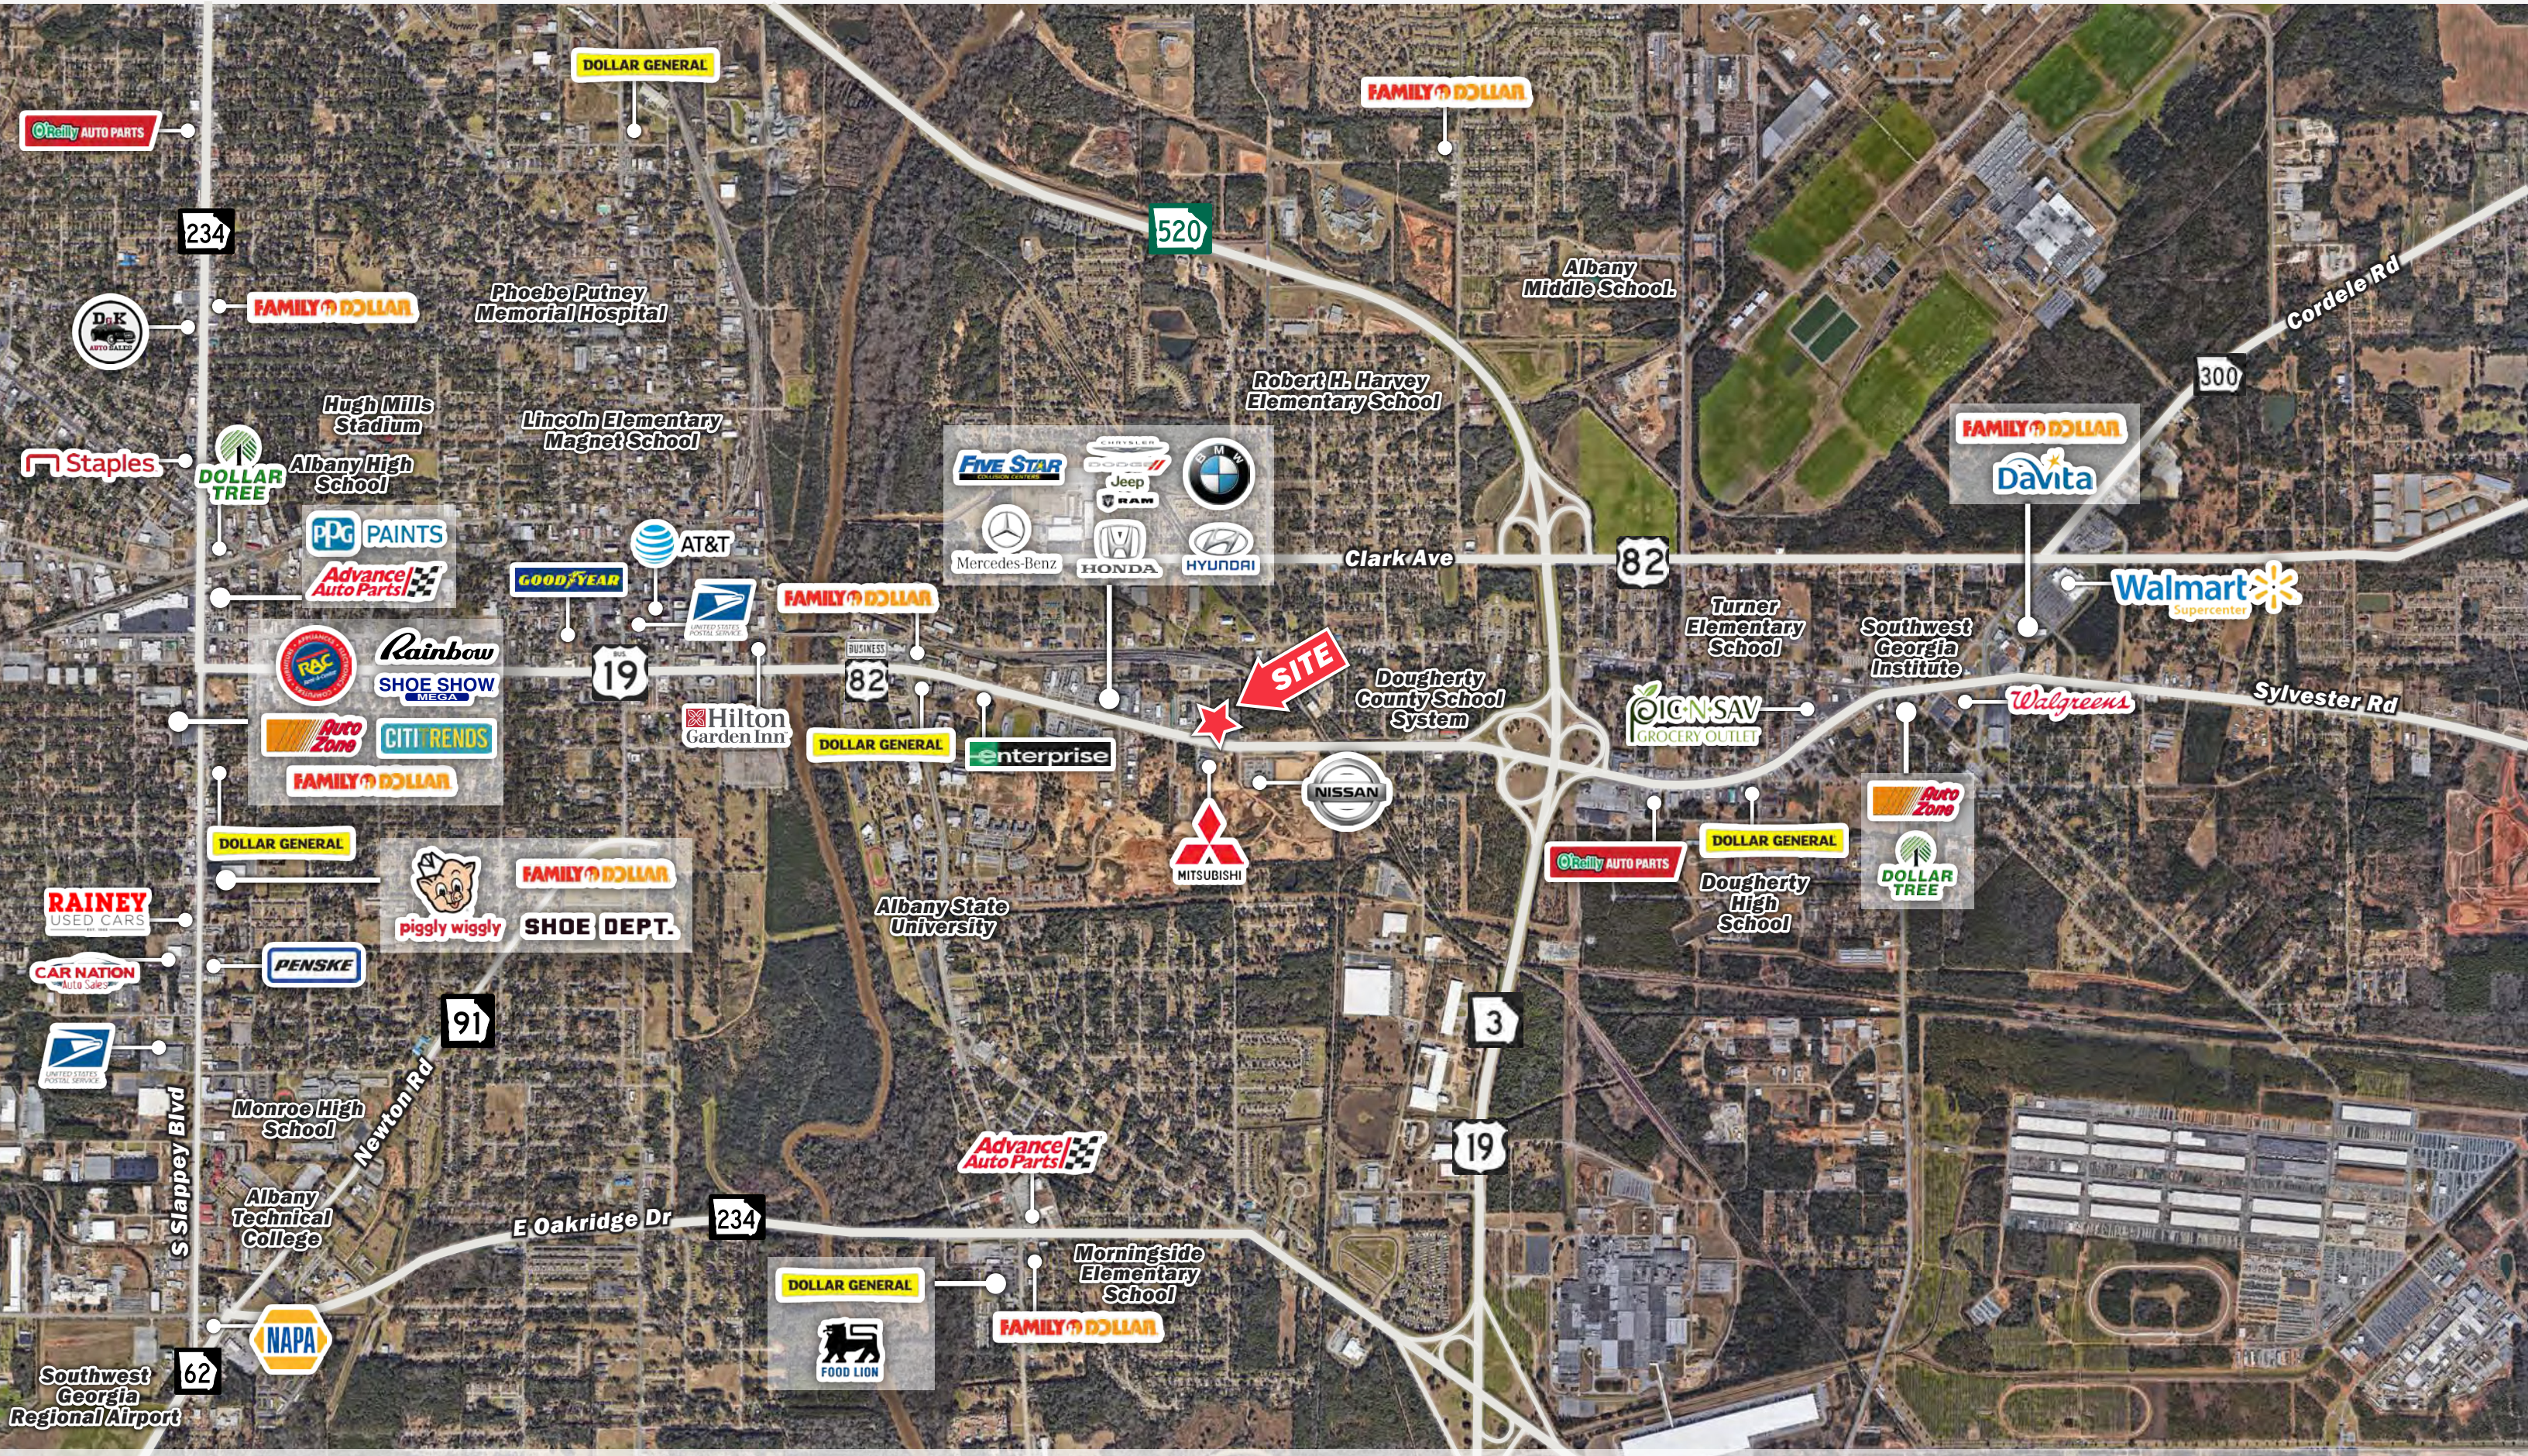

DOLLAR GENERAL

FAMILY DOLLAR

O'Reilly AUTO PARTS

234

520

300

Cordele Rd

Phoebe Putney Memorial Hospital

Albany Middle School

Robert H. Harvey Elementary School

FAMILY DOLLAR

Davita

DICK'S AUTO PARTS

Staples

FAMILY DOLLAR

Hugh Mills Stadium

Lincoln Elementary Magnet School

FIVE STAR

Jeep

RAM

BMW

Mercedes-Benz

HONDA

HYUNDAI

Clark Ave

82

DOLLAR TREE

PPG PAINTS

Advance Auto Parts

GOODYEAR

AT&T

UNITED STATES POSTAL SERVICE

FAMILY DOLLAR

82

SITE

Dougherty County School System

Turner Elementary School

Southwest Georgia Institute

Walmart Supercenter

Rainbow SHOE SHOW MEGA

Auto Zone CITITRENDS

Hilton Garden Inn

DOLLAR GENERAL

enterprise

NISSAN

IGNSAV GROCERY OUTLET

Walgreens

Sylvester Rd

DOLLAR GENERAL

piggly wiggly

FAMILY DOLLAR

SHOE DEPT.

Albany State University

mitsubishi

O'Reilly AUTO PARTS

DOLLAR GENERAL

Auto Zone

DOLLAR TREE

RAINEY USED CARS

CAR NATION Auto Sales

PENSKE

91

3

19

Newton Rd

Advance Auto Parts

Dougherty High School

UNITED STATES POSTAL SERVICE

Monroe High School

Albany Technical College

E Oakridge Dr

234

Morningside Elementary School

DOLLAR GENERAL

FOOD LION

FAMILY DOLLAR

Southwest Georgia Regional Airport

S Slappey Blvd

62

NAPA