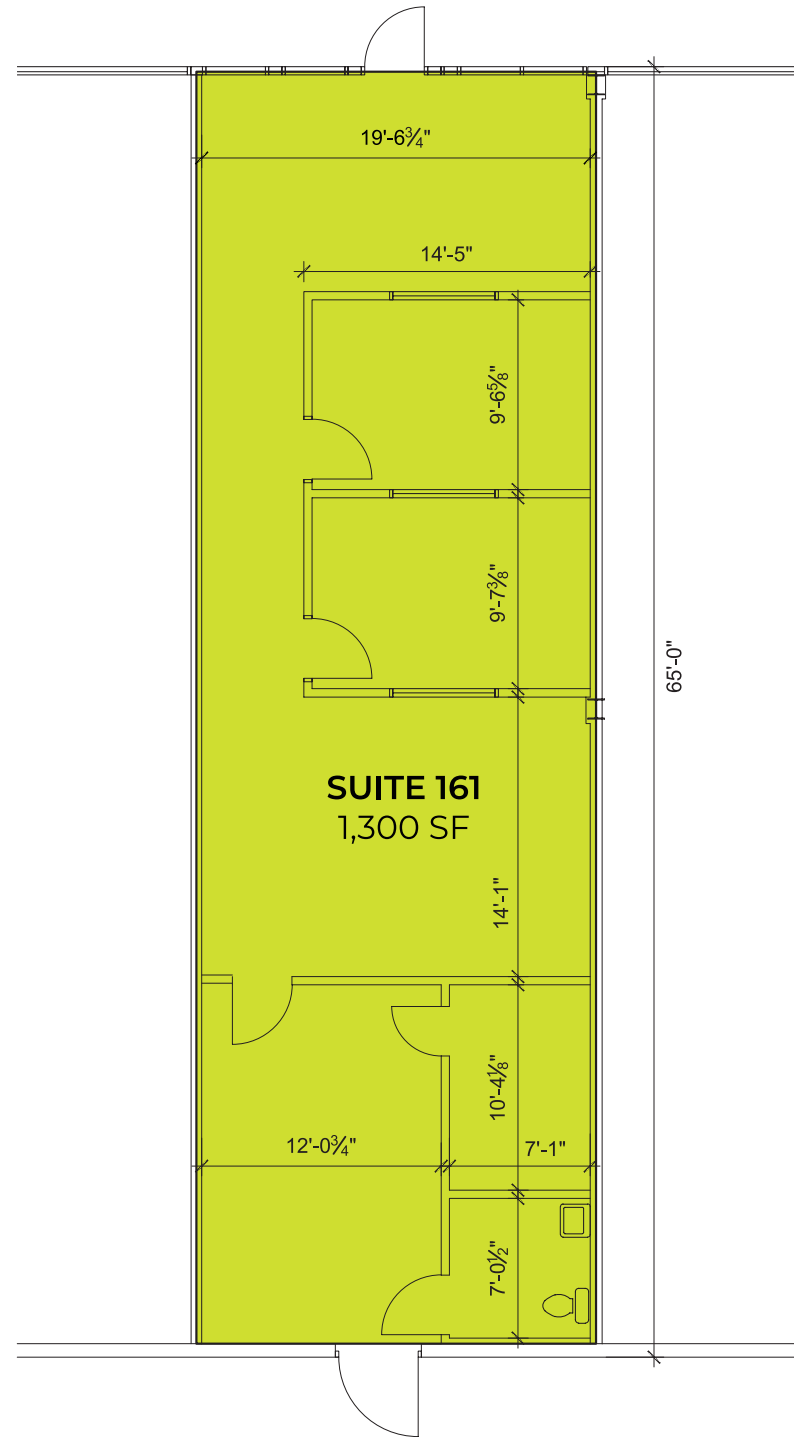

Lease Outline Drawing

Rockford Shopping Center

Location

201 Marcell Drive NE
Rockford, MI

Suite 161

Available 1,300 SF Call for details

Suite 161 is located in a prominent retail area within Rockford Shopping Center. This property is accessible and in a strategic location, attracting both local residents and visitors from surrounding areas.

616.376.3033
Contact@SWREInvestment.com

All leases are NNN. Tenants are responsible for Pro Rata share of: real estate taxes, building insurance, and common area maintenance (CAM).

SW REAL ESTATE
INVESTMENT

SWREInvestment.com