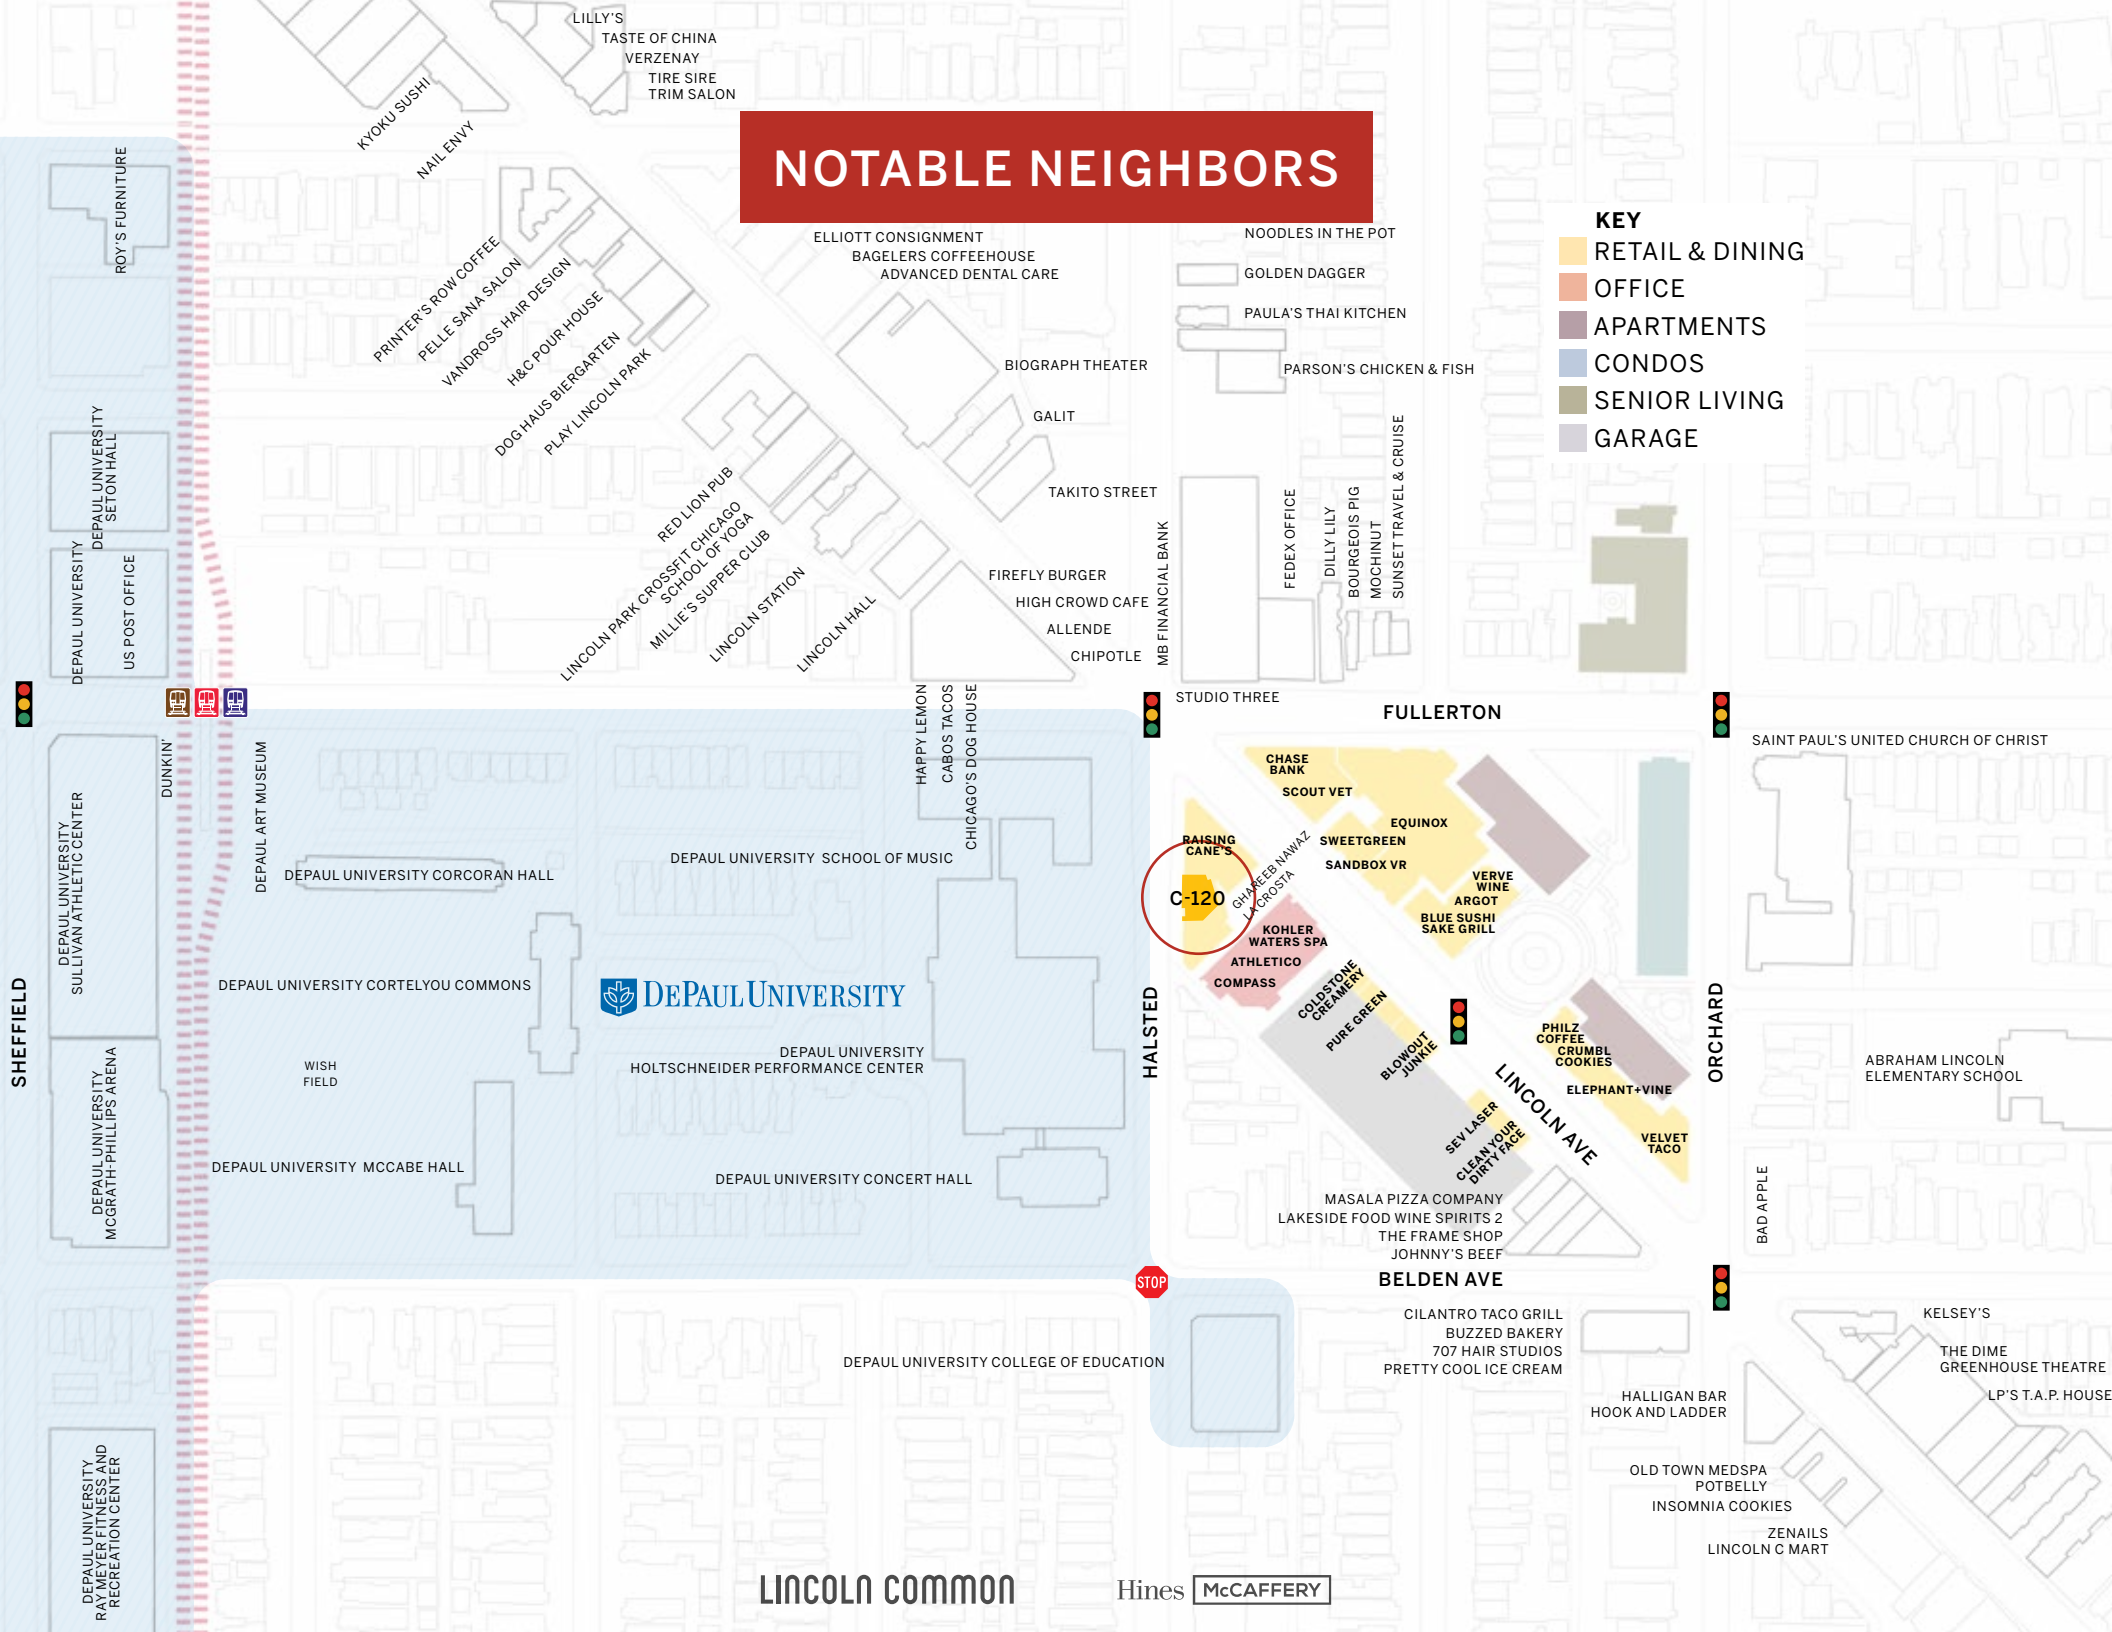

LINCOLN COMMON

THE NEW CROSSROADS OF LINCOLN PARK

BUILDING C-120

2376-2380 N. HALSTED STREET, CHICAGO

At the intersection of Lincoln, Fullerton and Halsted

Hines

McCAFFERY

With high-quality retail, Class-A office, modern fitness offerings, attractive parks, chef-driven restaurant concepts, vibrant nightlife and more, Lincoln Common forms a beautiful bridge between community and commerce.

**MEMORABLE MOMENTS ARE SERVED
AT LINCOLN COMMON.**

This is Lincoln Common

- More than 100,000 sf of retail & restaurant spaces ranging from 478 to 32,000 sf
- 538 luxury apartment units
- 32 condominiums
- 5-story boutique office building
- 156-room senior living facility
- 850-stall parking garage
- One acre of open space

C1-120
1,886 SF

NOTABLE NEIGHBORS

- KEY**
- RETAIL & DINING
 - OFFICE
 - APARTMENTS
 - CONDOS
 - SENIOR LIVING
 - GARAGE

Lincoln Common Hines McCaffery

STOP

C-120

DEPAUL UNIVERSITY
RAY MEYER FITNESS AND
RECREATION CENTER

Highly visible to well-trafficked
Fullerton, Lincoln and Halsted intersection

2 blocks to the Fullerton CTA station

Adjacent to Lincoln Common parking garage offering
90-minute free validated parking

READY FOR BUILD OUT NOW.