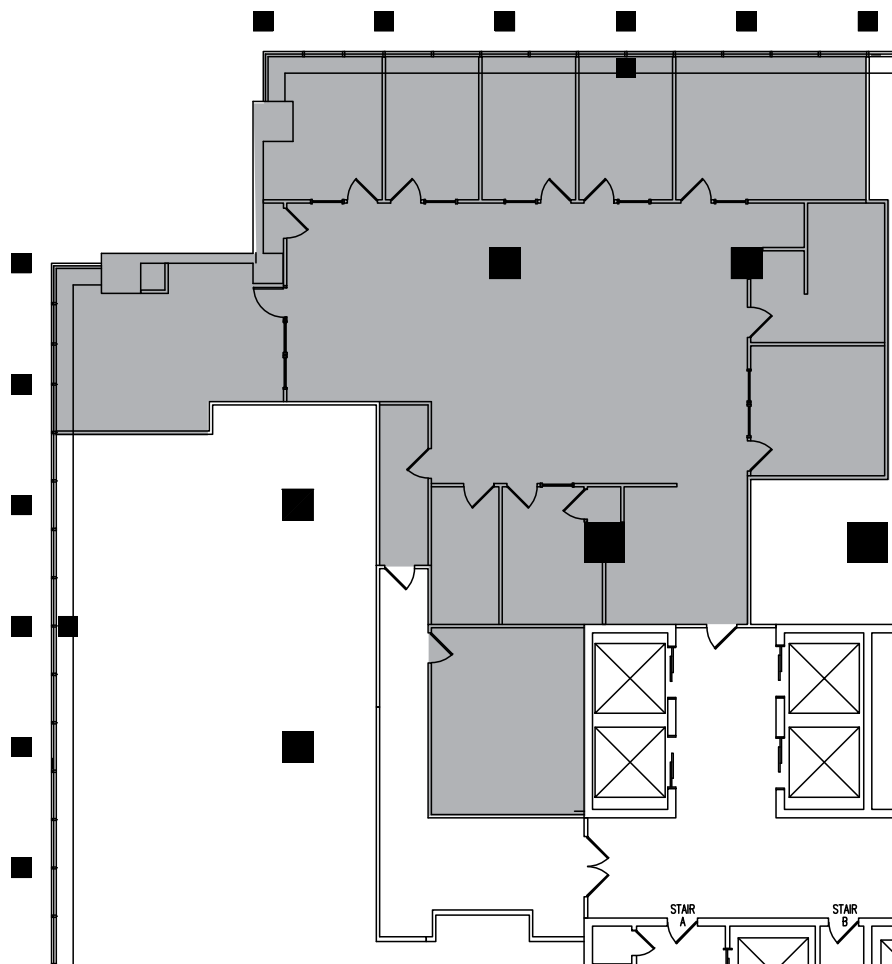

11TH FLOOR - 4,907 SQ. FT.

VIEW SPACE ON VTS

Pearl River | NY

WWW.BLUEHILLPLAZA.COM

 SCALE: N.T.S.

JAMES B. TULLY
Executive Vice President
+1 201 712 5804
james.tully@cbre.com

JON MEISEL
Senior Vice President
+1 732 509 2843
jon.meisel@cbre.com