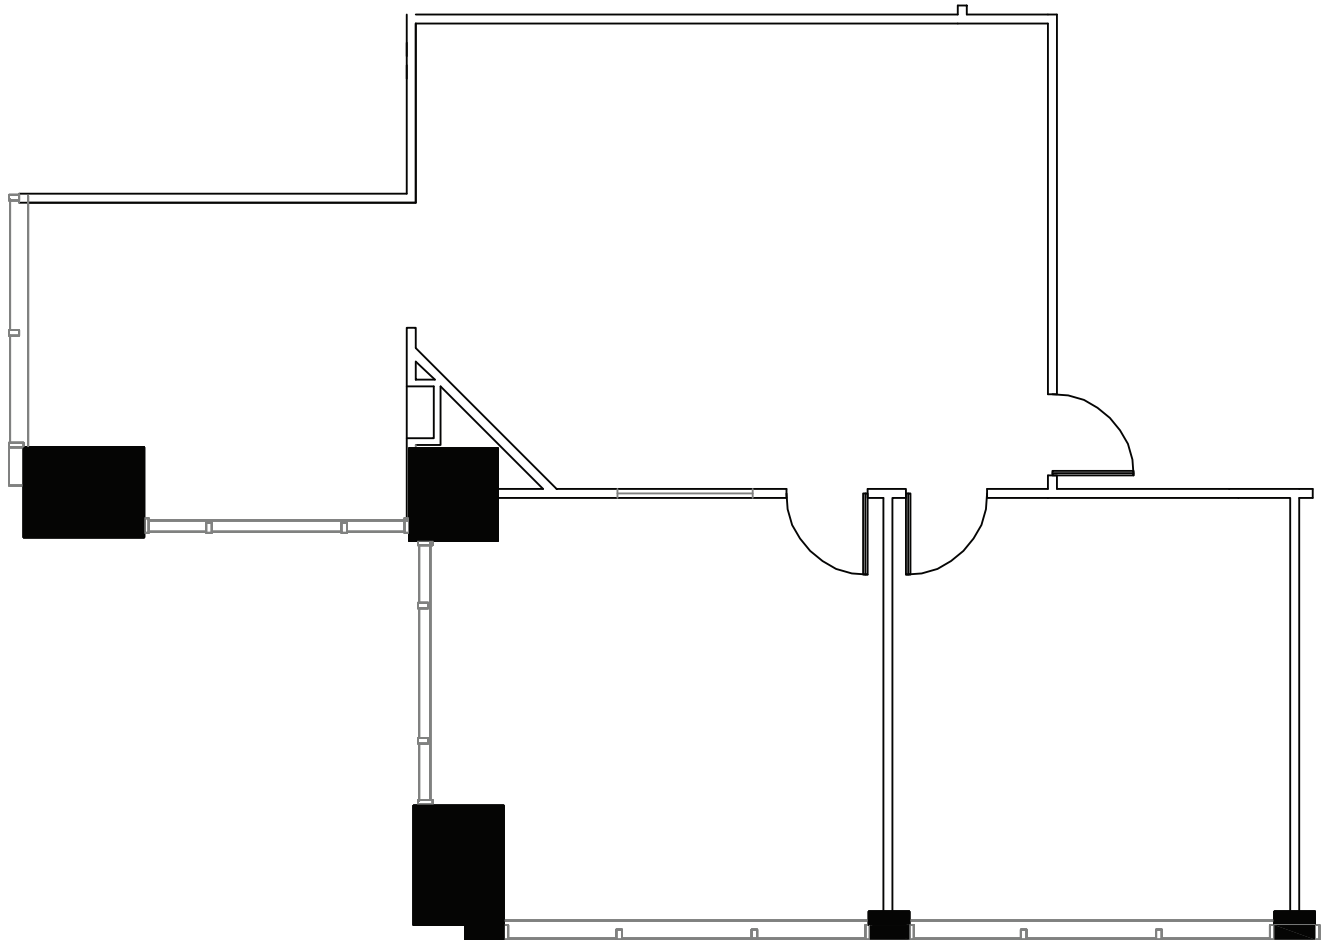

CLASS A OFFICE

10440 N. Central Expressway • Dallas, Texas 75231

MEADOW PARK TOWER
10440 NCX

Suite 1425 - 1,437 SF

Jared Laake
972.776.7045
jlaake@bradford.com

Richmond Collinsworth
972.776.7041
rcollinsworth@bradford.com