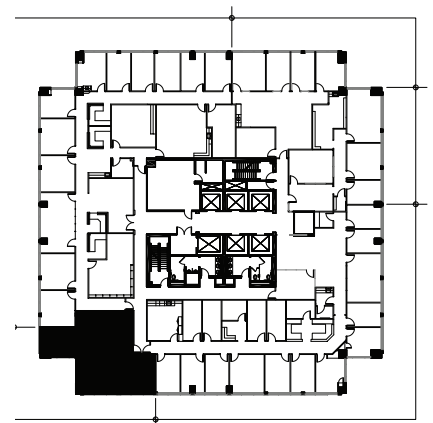

CLASS A OFFICE

10440 N. Central Expressway • Dallas, Texas 75231

MEADOW PARK TOWER
10440 NCX

Suite 1425 - 1,437 SF

Jared Laake
972.776.7045
jlaake@bradford.com

Richmond Collinsworth
972.776.7041
rcollinsworth@bradford.com