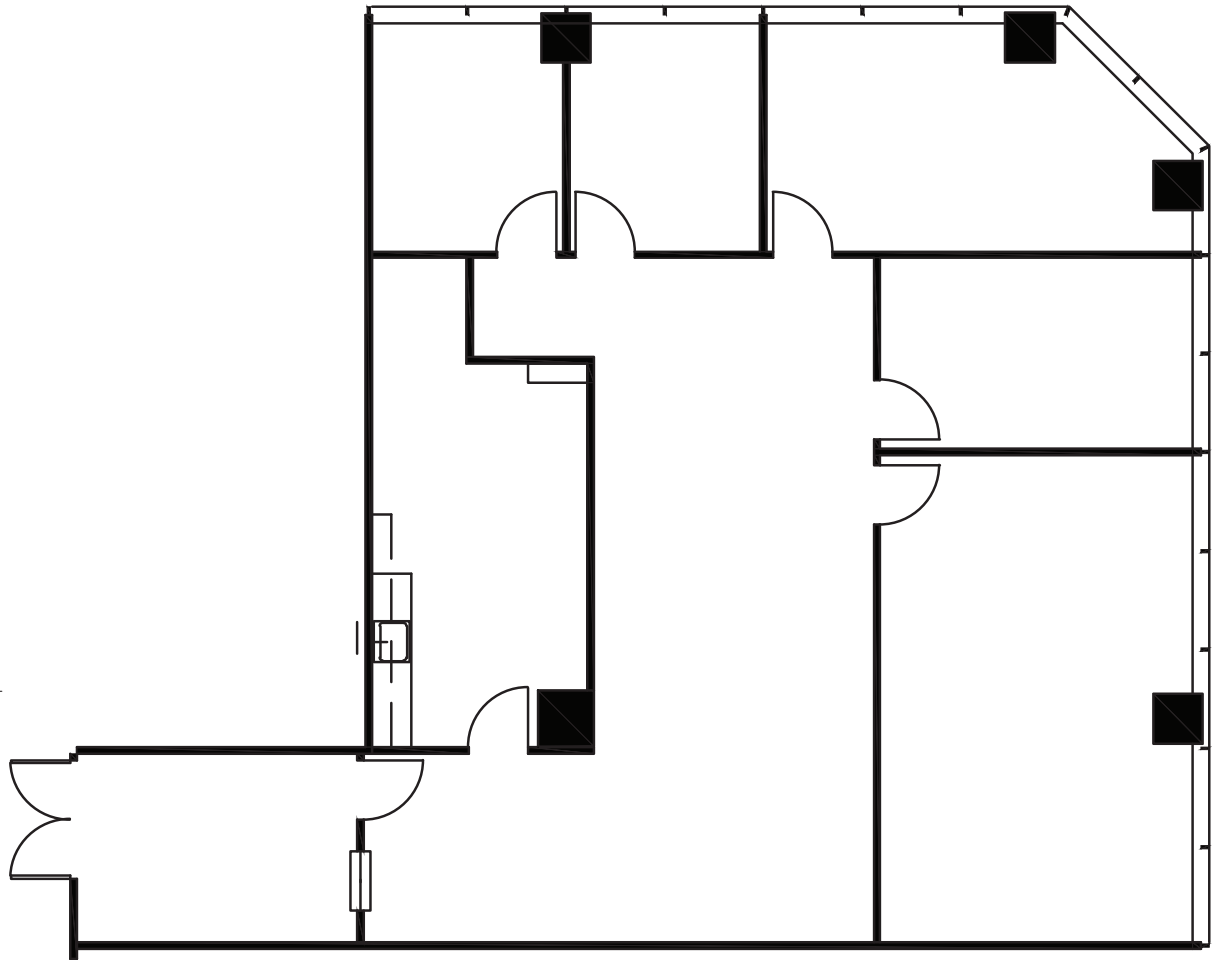

# UPTOWN TOWER

4144 NORTH CENTRAL EXPY, DALLAS, TEXAS 75204

SUITE 350 - 2,686 RSF

**Erik Blais**  
972.776.7150  
eblais@bradford.com

**Richmond Collinsworth**  
972.776.7041  
rcollinsworth@bradford.com

**Bradford Commercial Real Estate Services**  
www.bradford.com