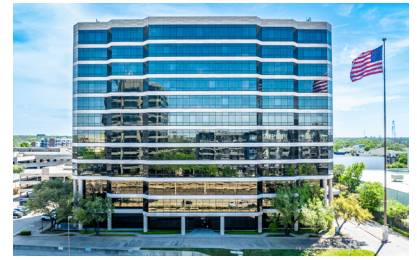

# UPTOWN TOWER

4144 NORTH CENTRAL EXPY, DALLAS, TEXAS 75204

SUITE 350 - 2,686 RSF

**Erik Blais**  
972.776.7150  
eblais@bradford.com

**Richmond Collinsworth**  
972.776.7041  
rcollinsworth@bradford.com

**Bradford Commercial Real Estate Services**  
www.bradford.com