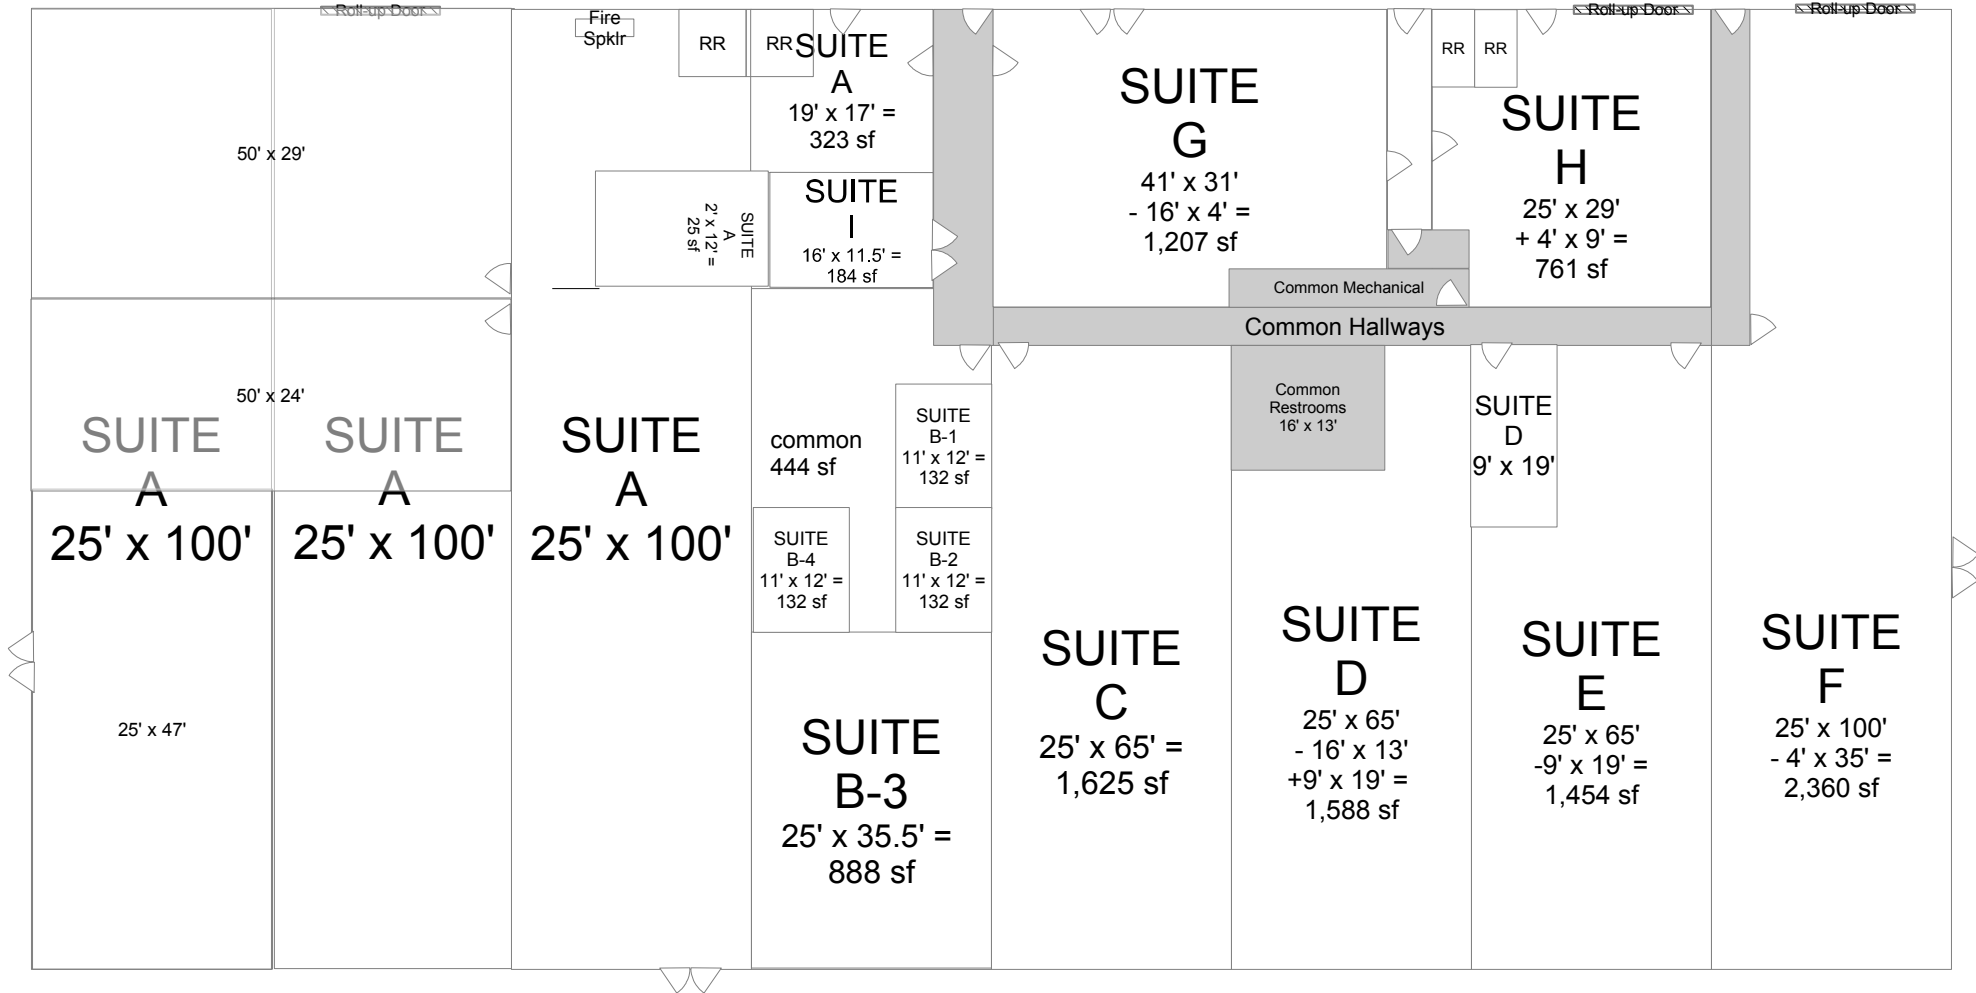

# 183 HWY 50, ZEPHYR COVE, NV

SCALE: 1 INCH = 20 FEET