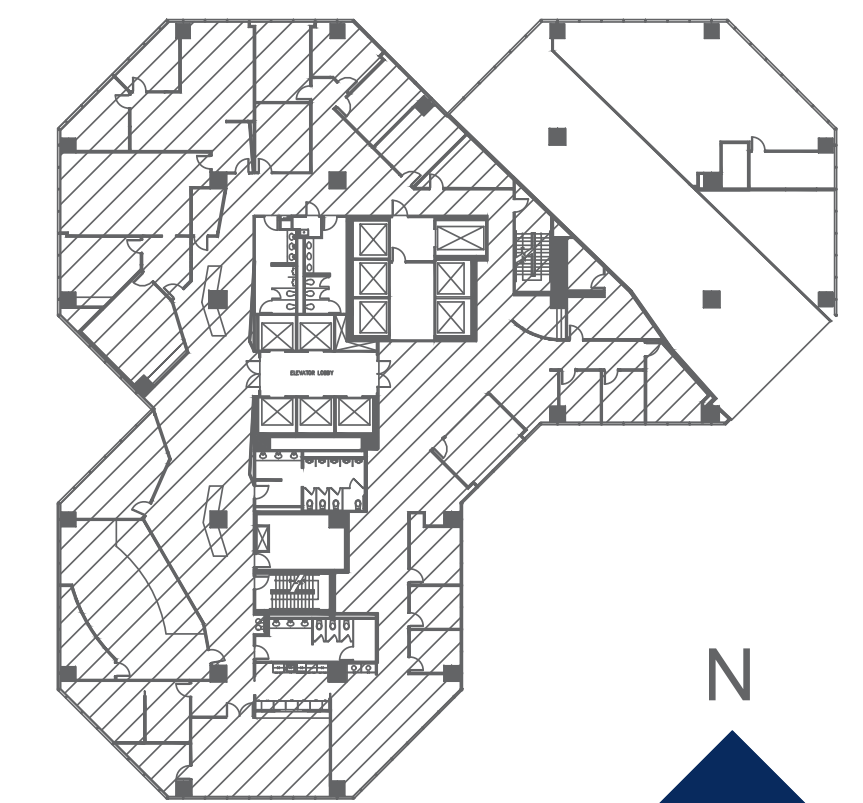

# URBAN TOWERS

222 W LAS COLINAS BLVD.  
IRVING, TX 75038

# URBAN TOWERS

SUITE 200N - 16,841 RSF