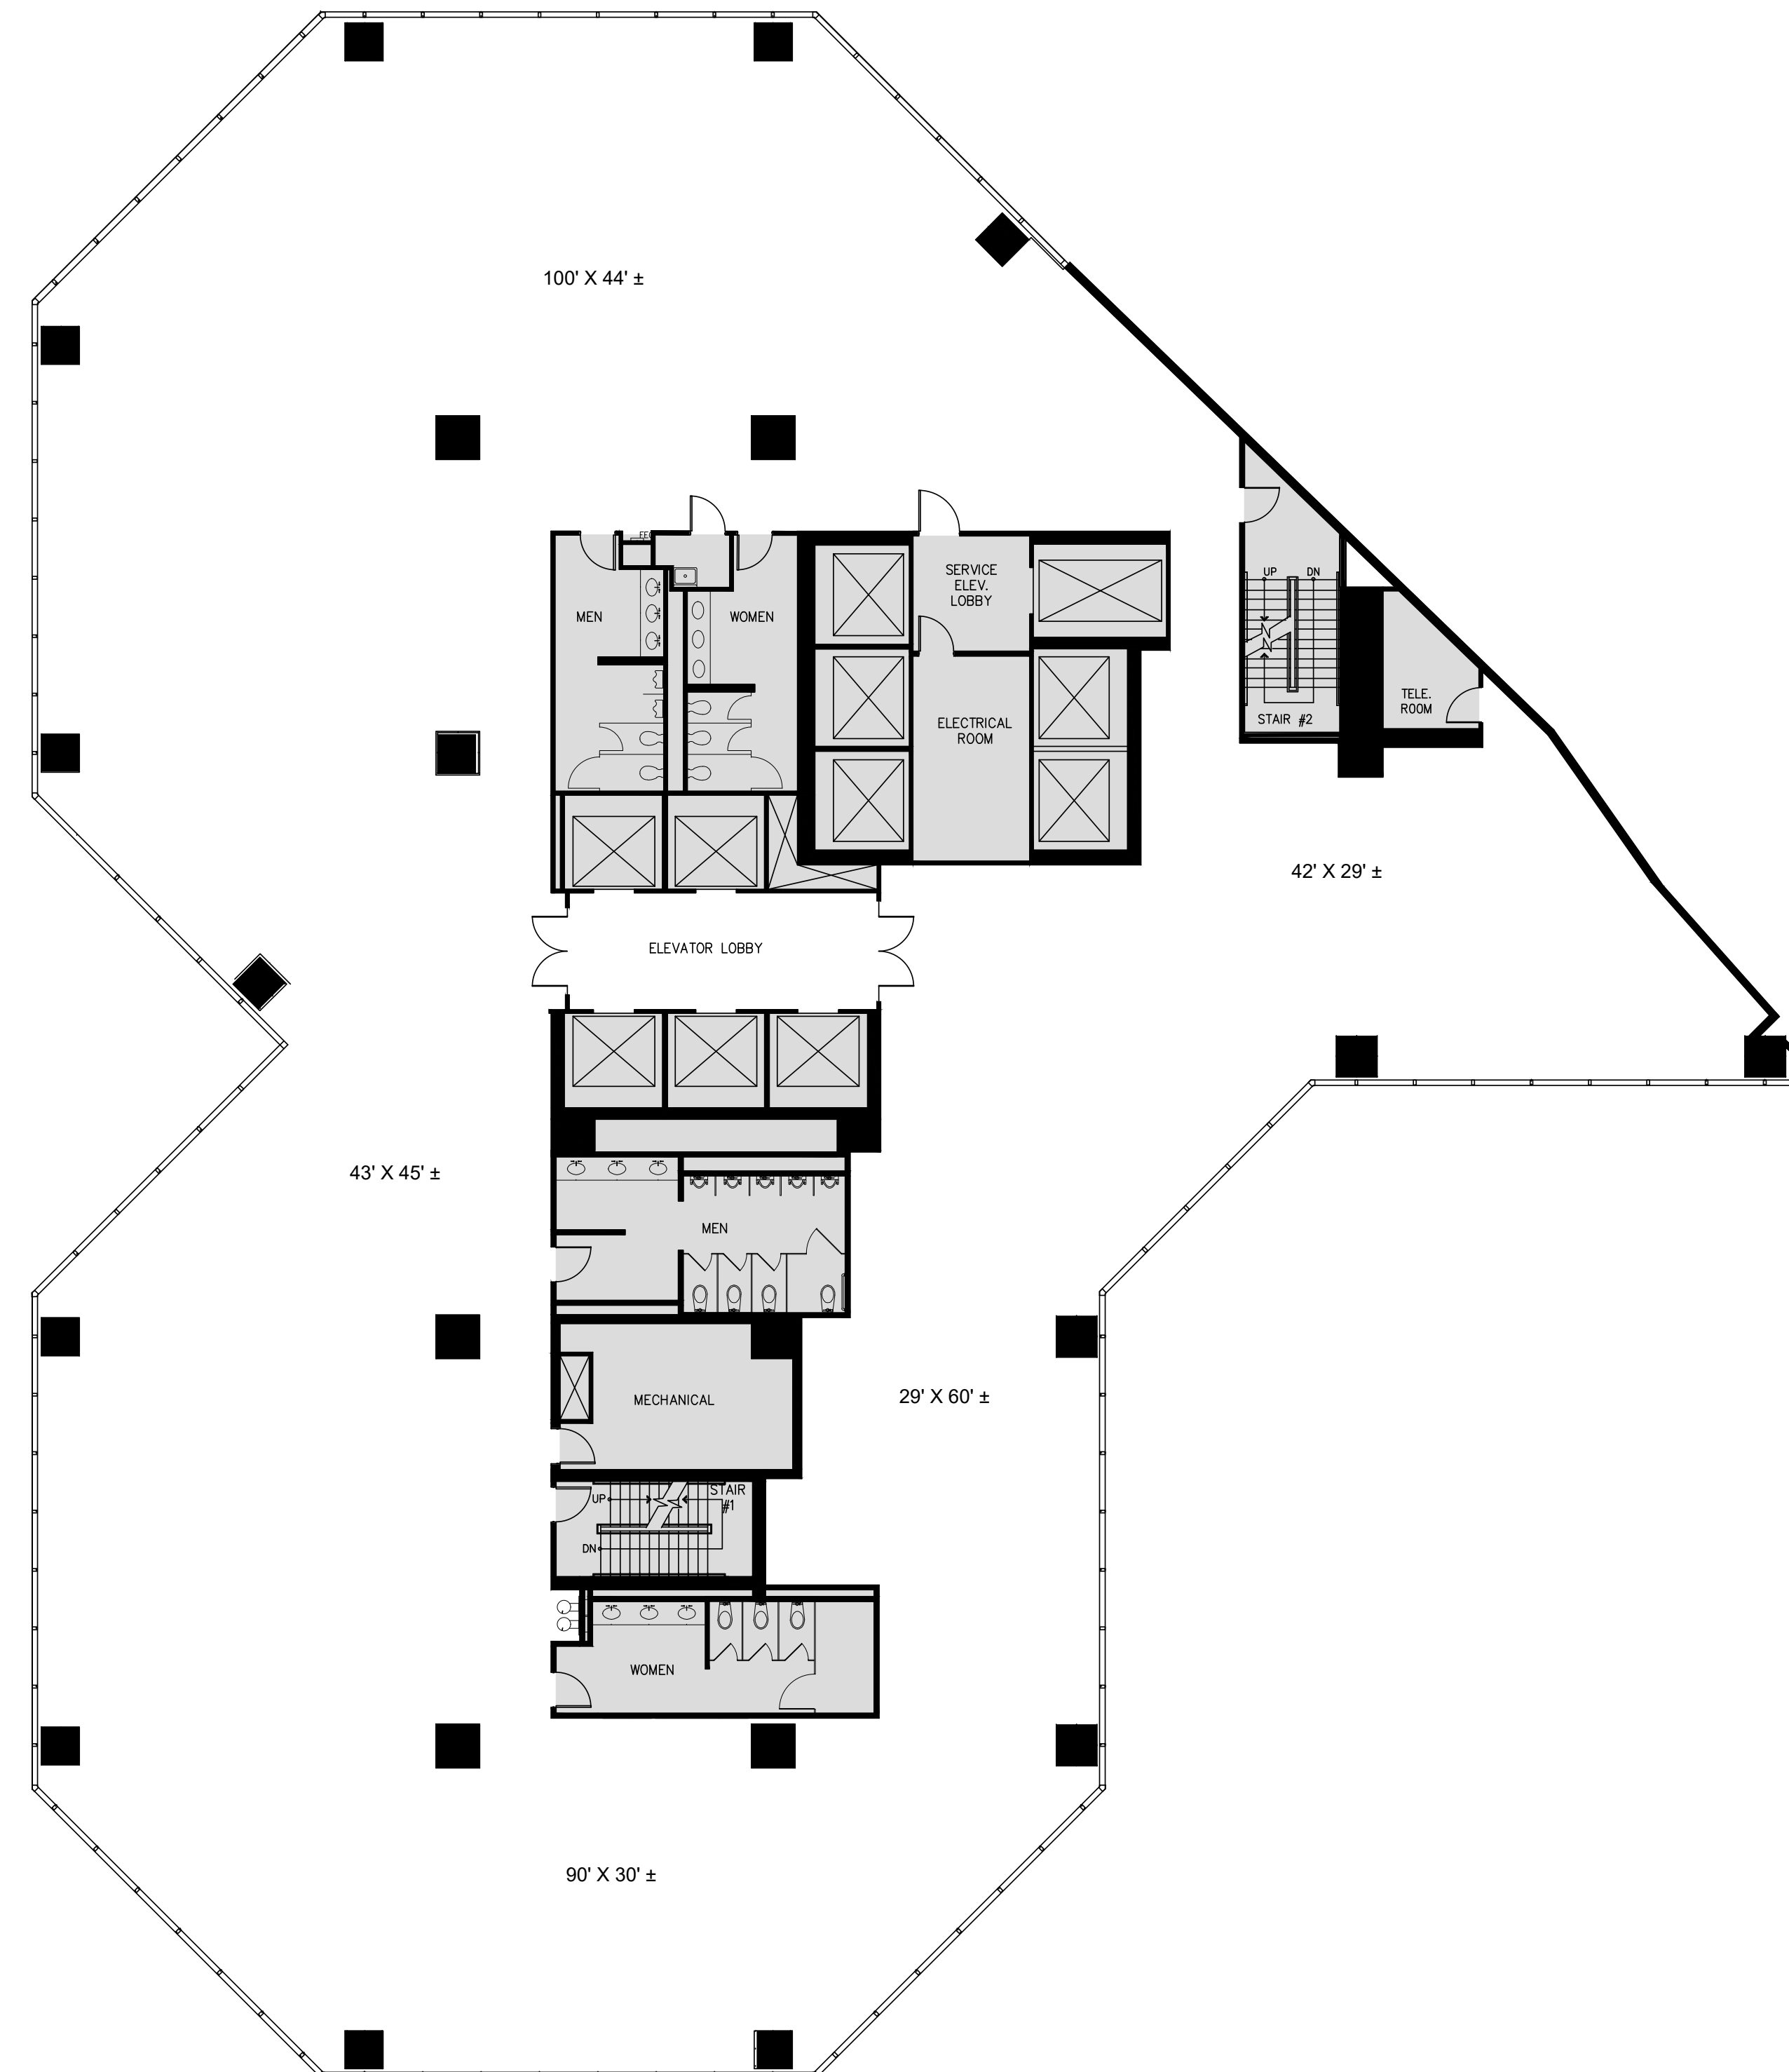

# URBAN TOWERS

222 W LAS COLINAS BLVD.  
IRVING, TX 75038

# URBAN TOWERS

SUITE 200N - 16,841 RSF