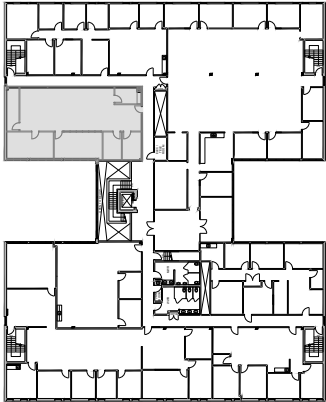

AustinOaks

Meredith, Suite 205
Second Floor
2,223 SF
Creative Finish

Building

11

Matt Frizzell

E matt.frizzell@cushwake.com

T +1 512 814 3404

Holmes Onwukaife