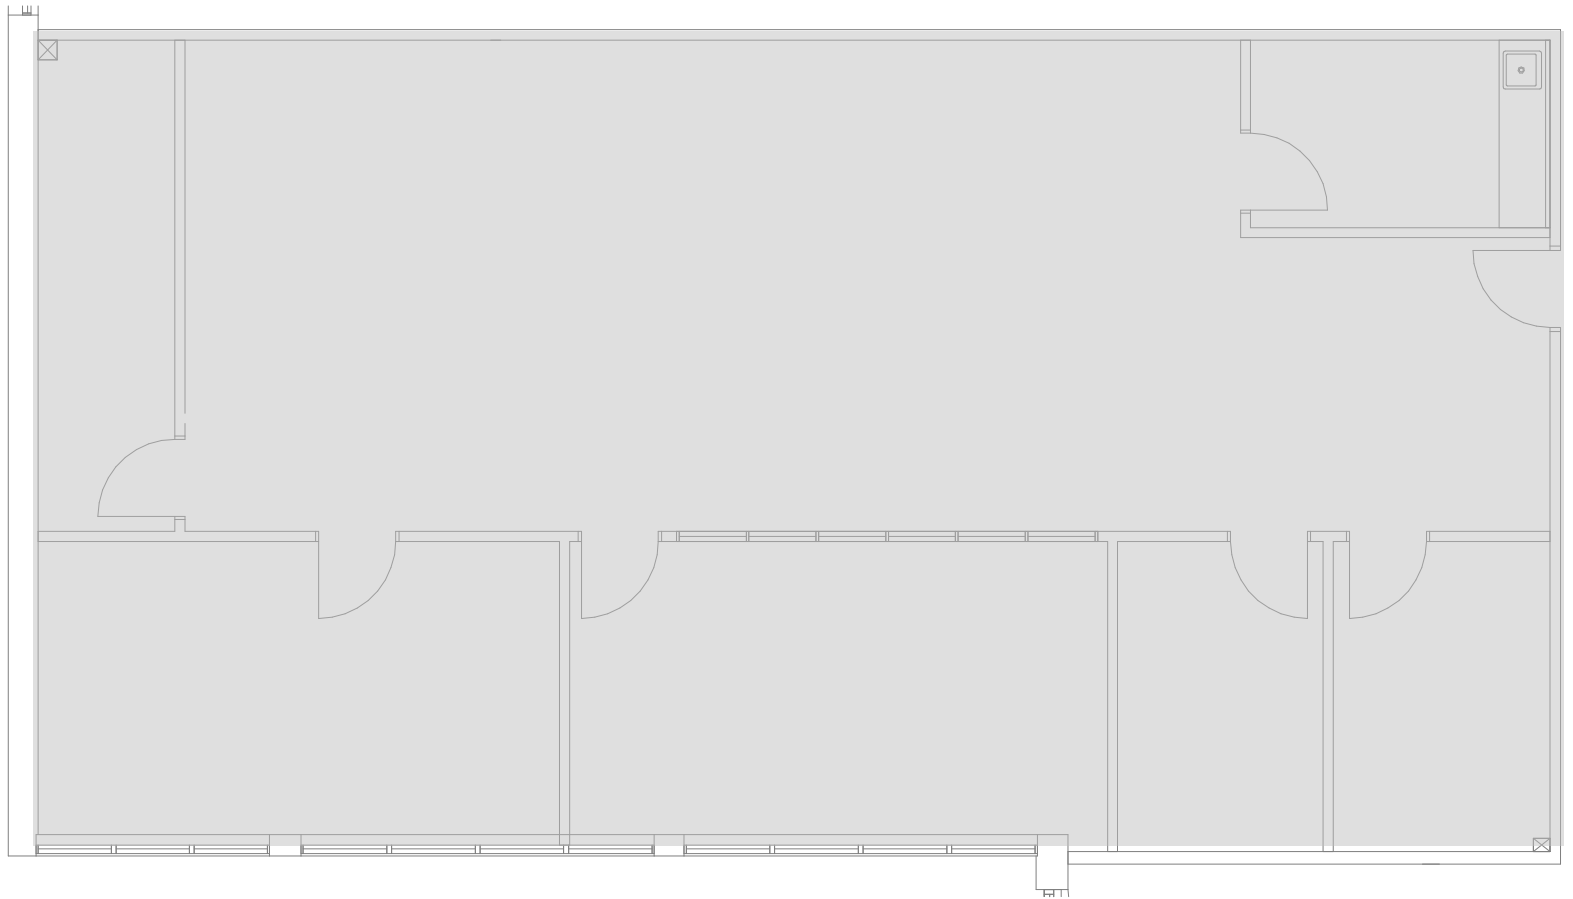

AustinOaks

Meredith, Suite 205
Second Floor
2,223 SF
Creative Finish

Building

11

Matt Frizzell

E matt.frizzell@cushwake.com

T +1 512 814 3404

Holmes Onwukaife