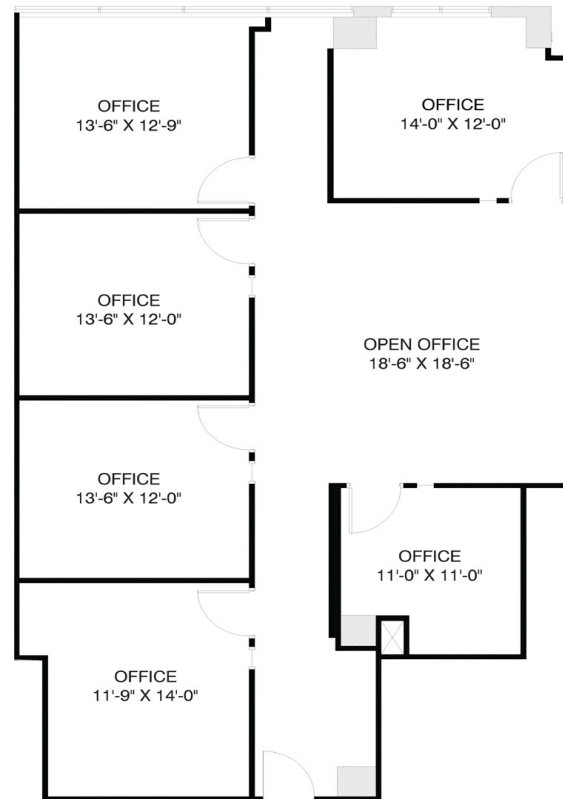

Suite 675

6th Floor ▶ 1,841 SF

KEY PLAN - 6TH FLOOR ↗

Rodney Helm
Managing Director
+1 214 783 0605
rodney.helm@cushwake.com

Zach Bean
Executive Director
+1 214 770 2035
zach.bean@cushwake.com

Mary Frances Burnette
Senior Associate
+1 817 682 7330
maryfrances.burnette@cushwake.com