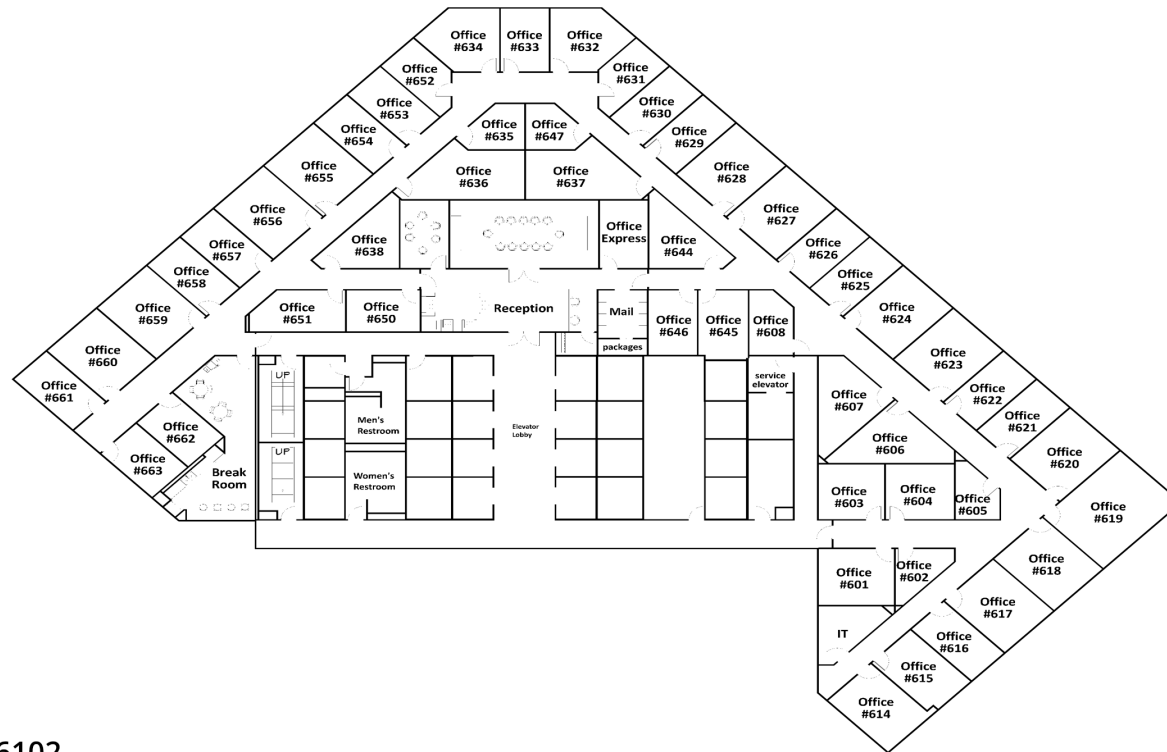

DOWNTOWN FORT WORTH

ExecutiveWorkspace.com

777 Main
Suite 600
Fort Worth, TX 76102

972-417-2888
office@executiveworkspace.com

Accessible Highways

- Tom Landry Freeway (I-30)
- North/South Freeway (I-35)

Center Features

- Petroleum Club
- On-site security
- Deli
- Grace restaurant

Products/Services

- Full-Time Offices
- Virtual Offices
- Meeting Spaces