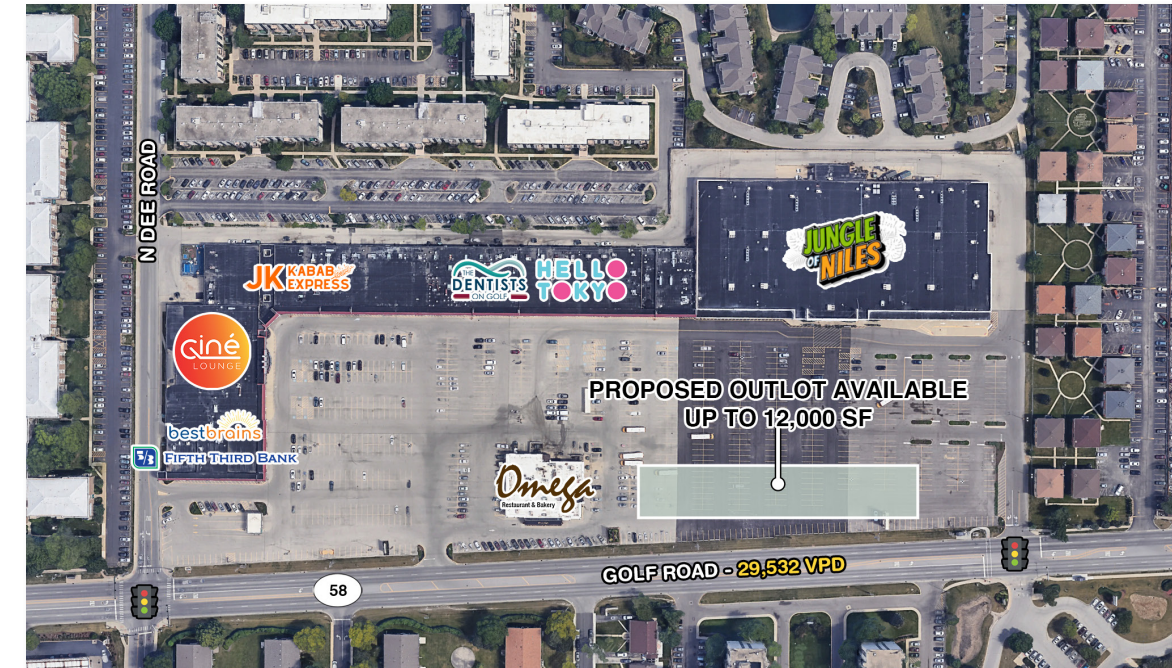

Outlot at Golf Glen Mart Plaza Niles, Illinois 60714

RD MANAGEMENT LLC

Niles, Illinois

Outlot Available at Golf Glen Mart Plaza

Location: The outlot at Golf Glen Mart Plaza is located in Cook County at 9050 Golf Road (Route 58) in Niles, Illinois 60714

Type: Community Strip Center

GLA: 240,000 sf

Traffic: Two-way average daily traffic on Golf Road (Route 58): 29,532 VPD

Available: Up to 12,000 SF

Demographics	1 mile	3 mile	5 mile
Population			
2022 (estimate)	24,800	135,500	322,600
2025 (projection)	24,400	133,600	317,600
Number of HH			
2022 (estimate)	9,600	52,400	124,500
2025 (projection)	9,400	51,600	122,500
Average HH Income			
2022 (estimate)	\$72,400	\$105,400	\$116,000
2025 (projection)	\$82,100	\$119,400	\$131,400
Median Age			
2022 (estimate)	40.1	44.8	45.1
Daytime Population			
2022 (estimate)	28,300	193,200	454,000