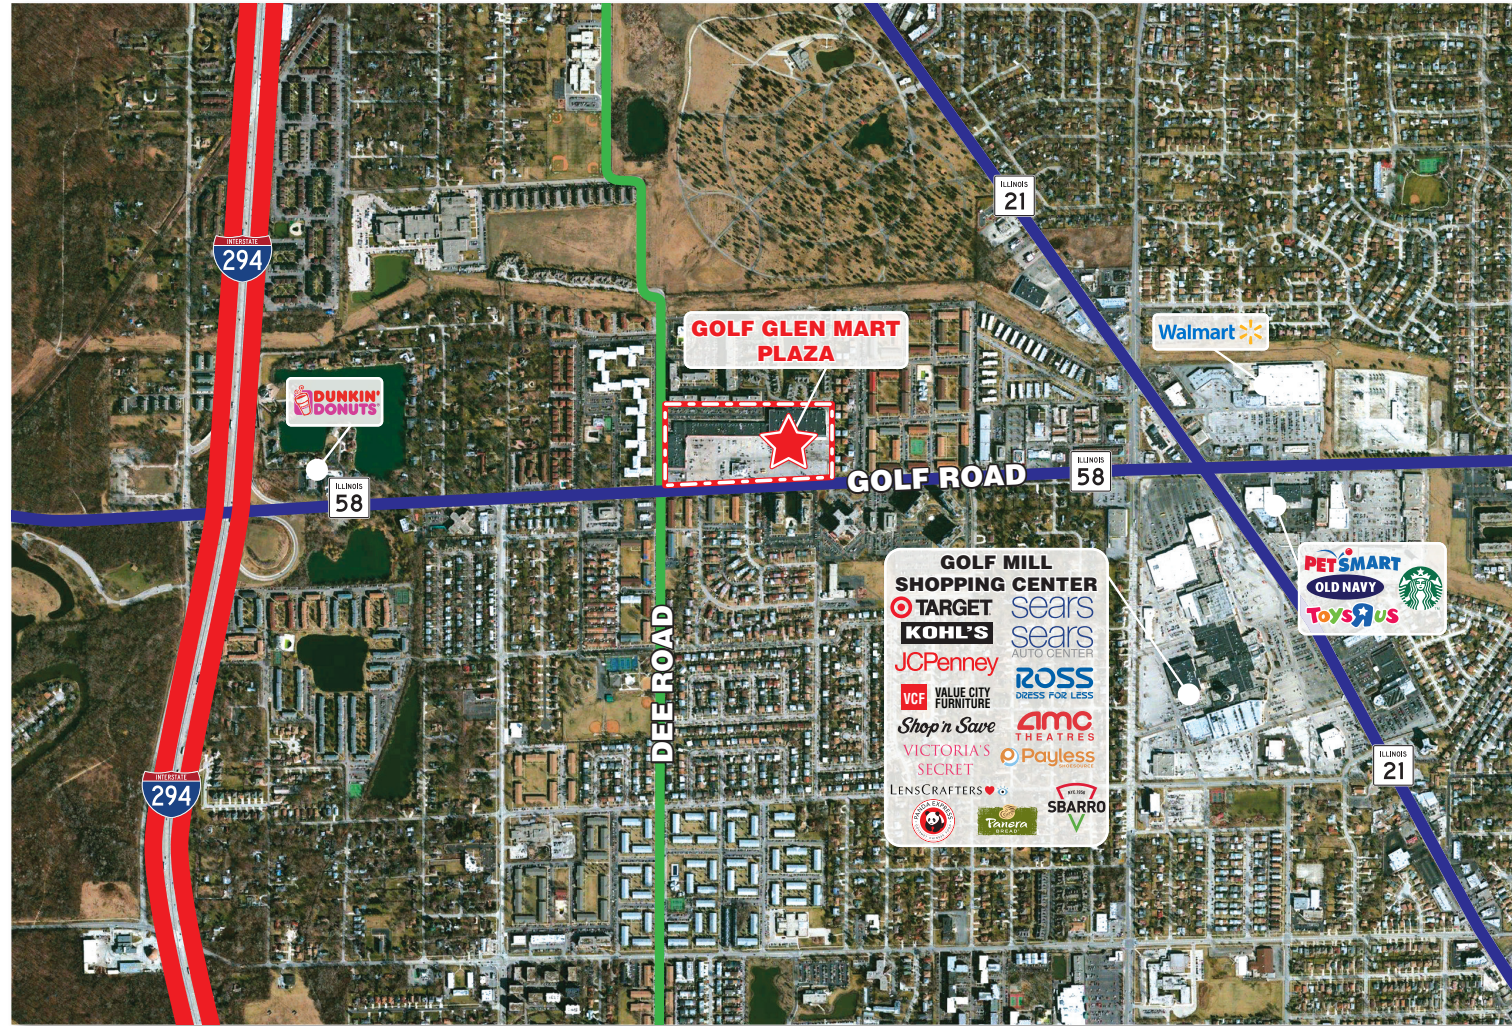

Outlot at Golf Glen Mart Plaza Niles, Illinois 60714

RD MANAGEMENT LLC

Niles, Illinois

Outlot Available at Golf Glen Mart Plaza

Location: The outlot at Golf Glen Mart Plaza is located in Cook County at 9050 Golf Road (Route 58) in Niles, Illinois 60714

Type: Community Strip Center

GLA: 240,000 sf

Traffic: Two-way average daily traffic on Golf Road (Route 58): 29,532 VPD

Available: Up to 12,000 SF

Demographics	1 mile	3 mile	5 mile
Population			
2022 (estimate)	24,800	135,500	322,600
2025 (projection)	24,400	133,600	317,600
Number of HH			
2022 (estimate)	9,600	52,400	124,500
2025 (projection)	9,400	51,600	122,500
Average HH Income			
2022 (estimate)	\$72,400	\$105,400	\$116,000
2025 (projection)	\$82,100	\$119,400	\$131,400
Median Age			
2022 (estimate)	40.1	44.8	45.1
Daytime Population			
2022 (estimate)	28,300	193,200	454,000

Outlot Available at Golf Glen Mart Plaza

Golf Road and Dee Road
Niles, Illinois 60714

RD
MANAGEMENT LLC
Jordan Goldblum
212-265-6600 x390
jgoldblum@rdmanagement.com
810 Seventh Avenue, 10th floor
New York, NY 10019