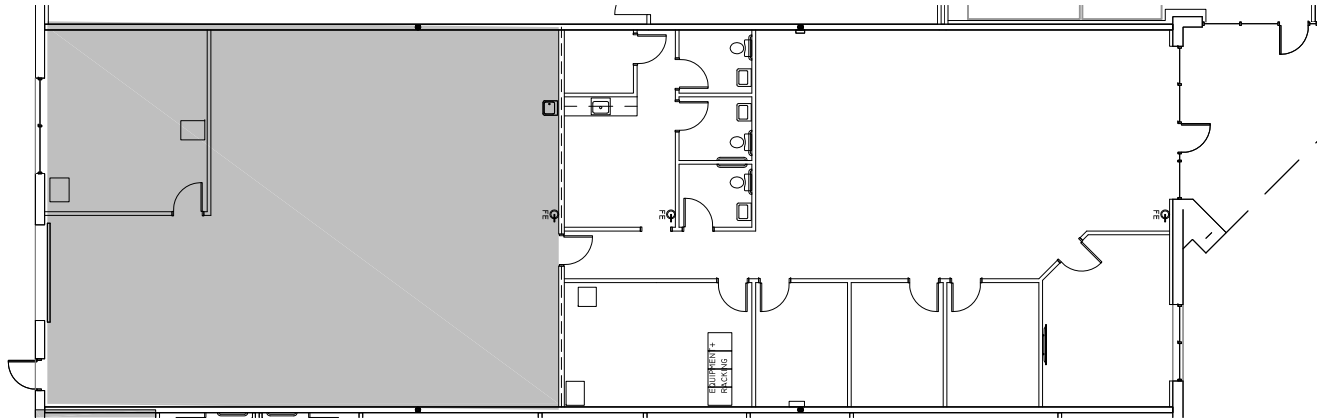

KEYPLAN

**OFFICE: 2,611**  
**WAREHOUSE: 2,189**

**SCOTLAND  
WRIGHT  
ASSOCIATES**

Nathan Williams  
770.503.6012  
nathan@scotlandwright.com  
Land Wright  
404.668.8211  
lwright@scotlandwright.com