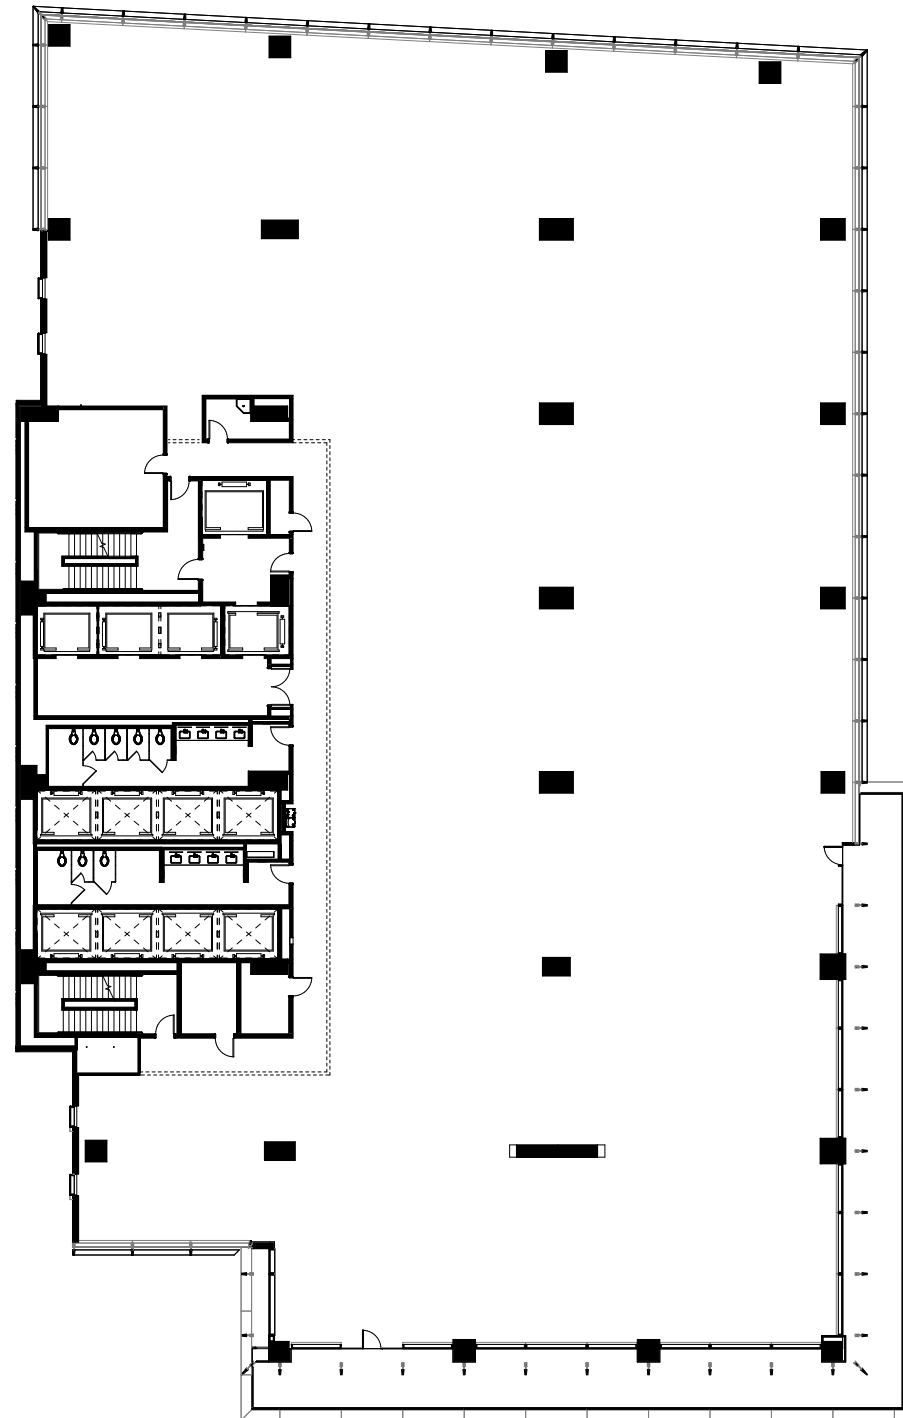

BANK OF AMERICA TOWER AT
PARKSIDE

Floor 14
31,048 RSF

SARA TERRY, SIOR

CMO | EVP, Leasing

404 625 8458

st@pacificelm.com

REEGAN BUSBY

Vice President, Leasing

310 699 3070

rb@pacificelm.com

OWNED AND
MANAGED BY:

PACIFICELM
PROPERTIES