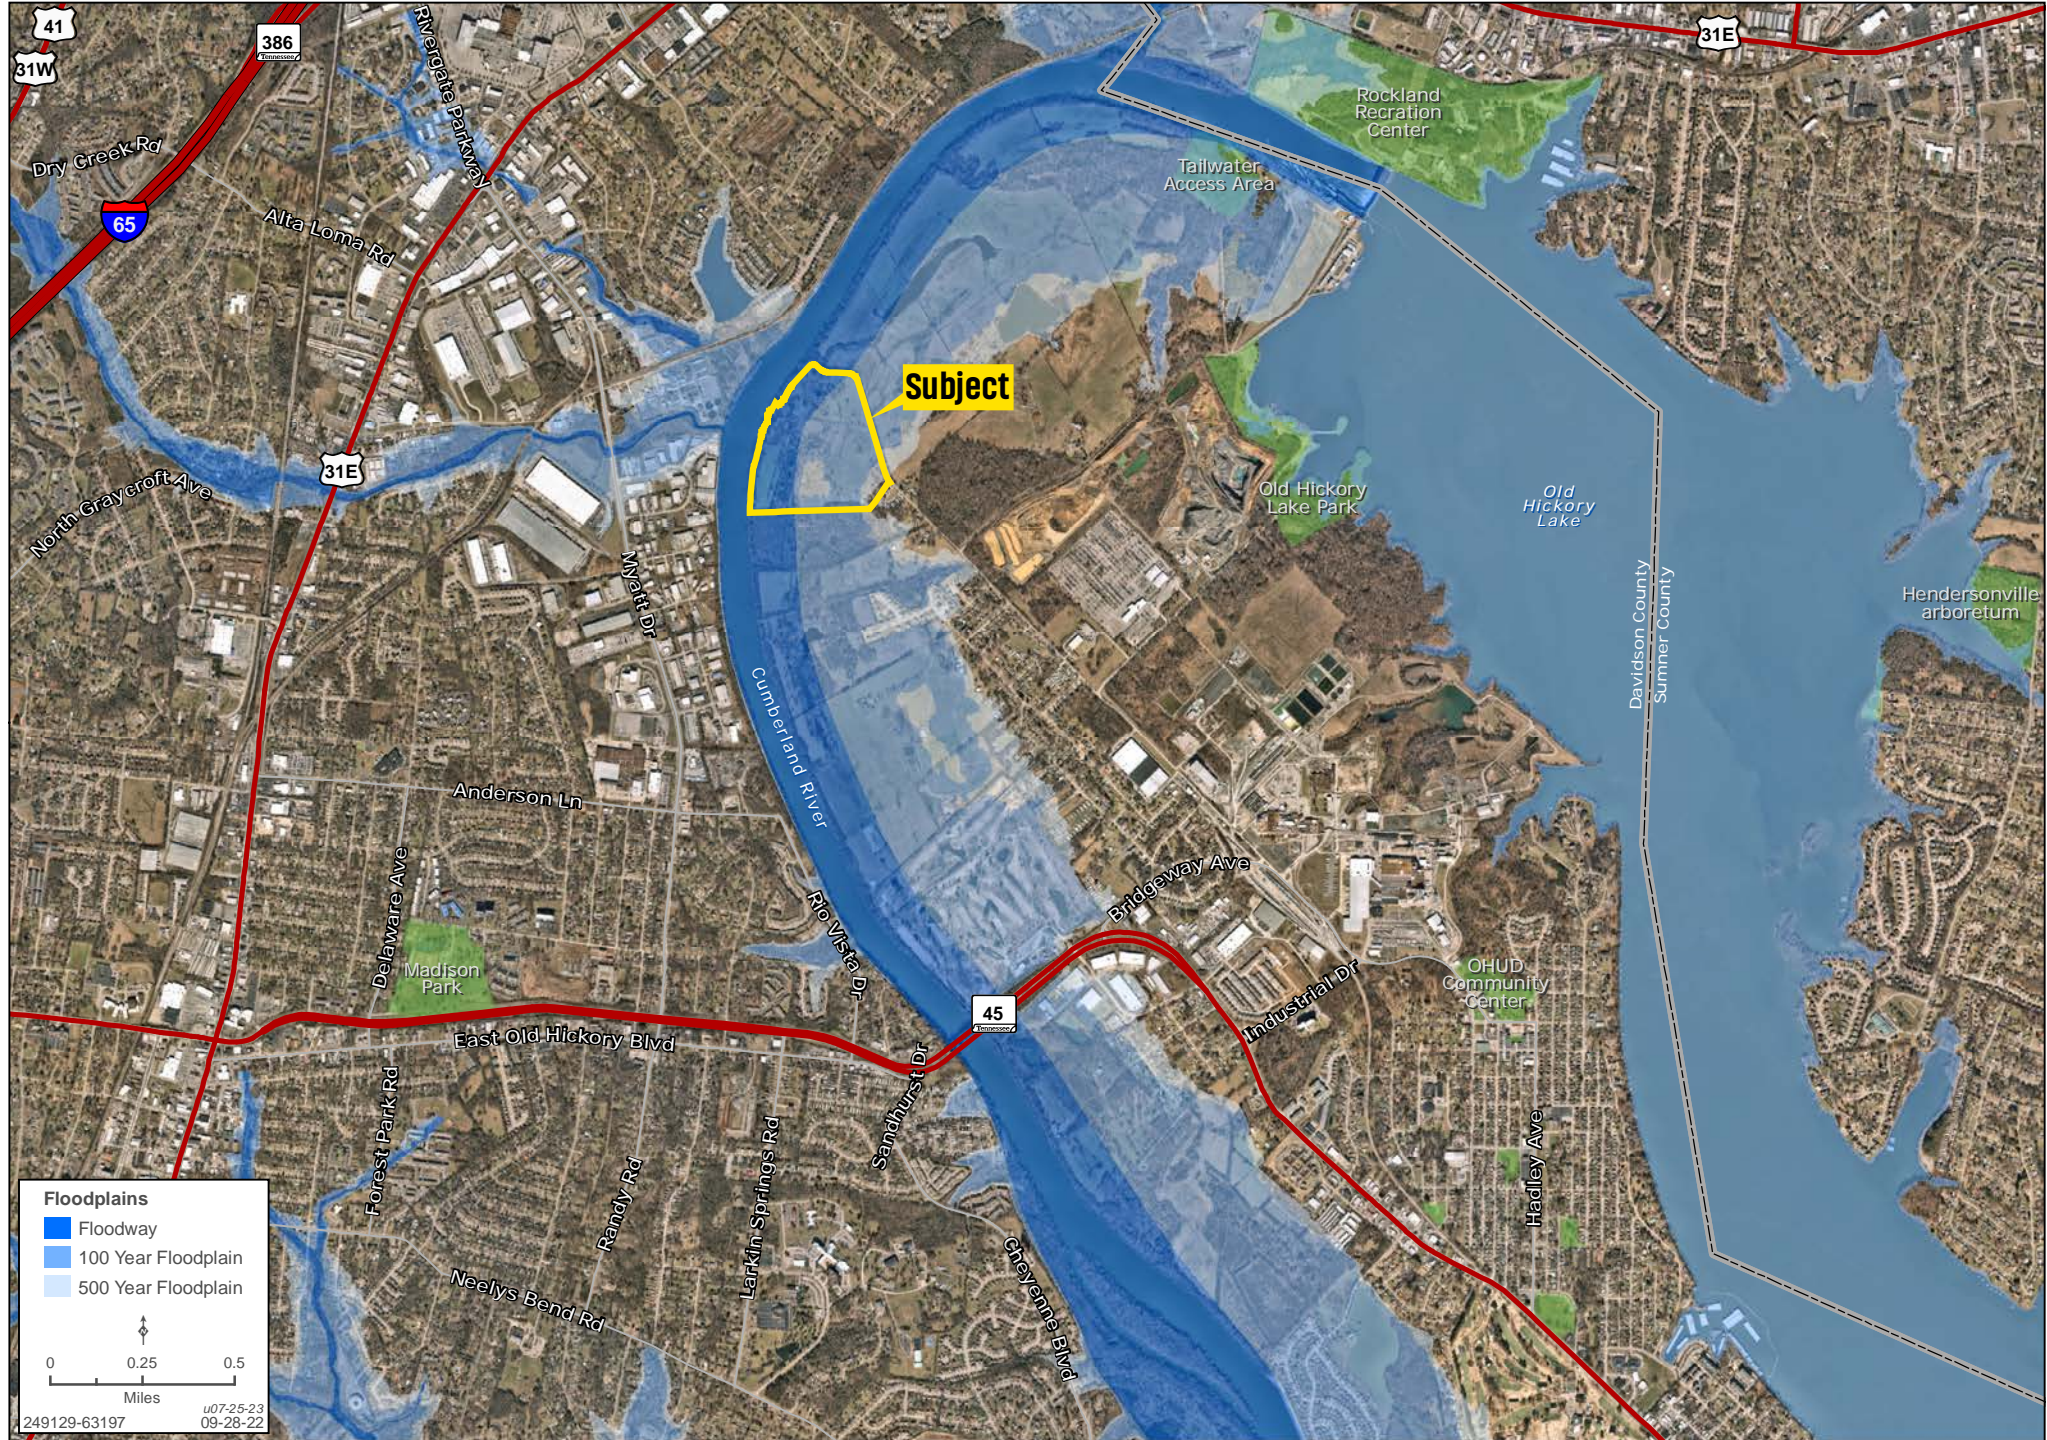

249129-63197 07-26-23

249129-63197 07-26-23

OBLIQUE | SOUTH

Eric S. Deems | Ashley Bishop | 615.845.9500 | www.landadvisors.com

249129-63197 07-26-23

AREA MAP

Eric S. Deems | Ashley Bishop | 615.845.9500 | www.landadvisors.com