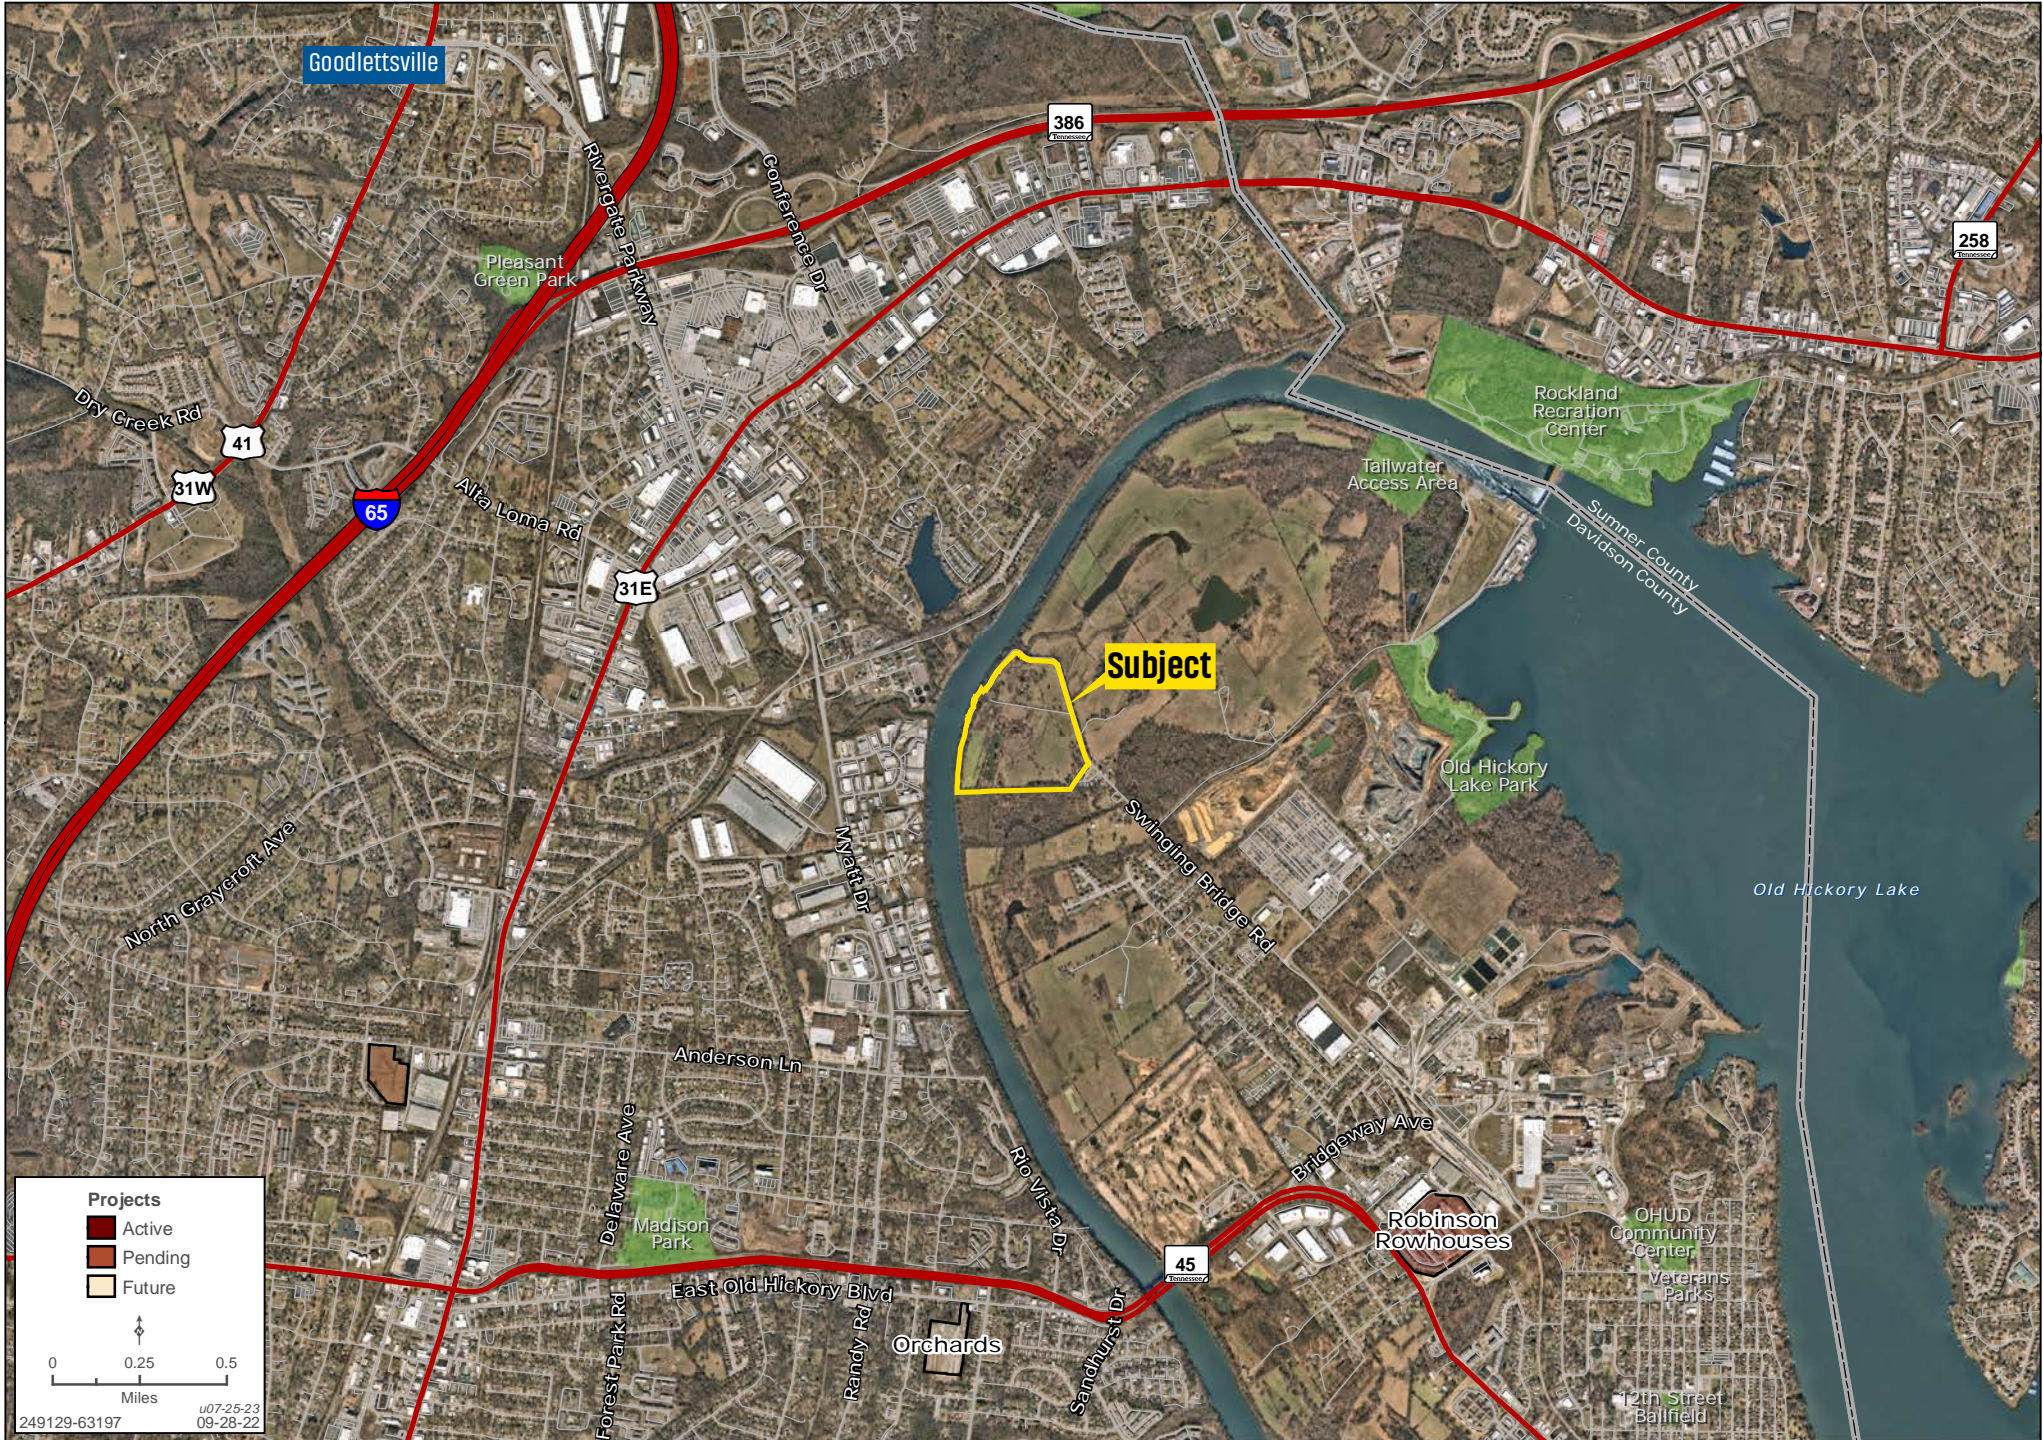

249129-63197 07-26-23

249129-63197 07-26-23

OBLIQUE | SOUTH

Eric S. Deems | Ashley Bishop | 615.845.9500 | www.landadvisors.com

249129-63197 07-26-23

AREA MAP

Eric S. Deems | Ashley Bishop | 615.845.9500 | www.landadvisors.com