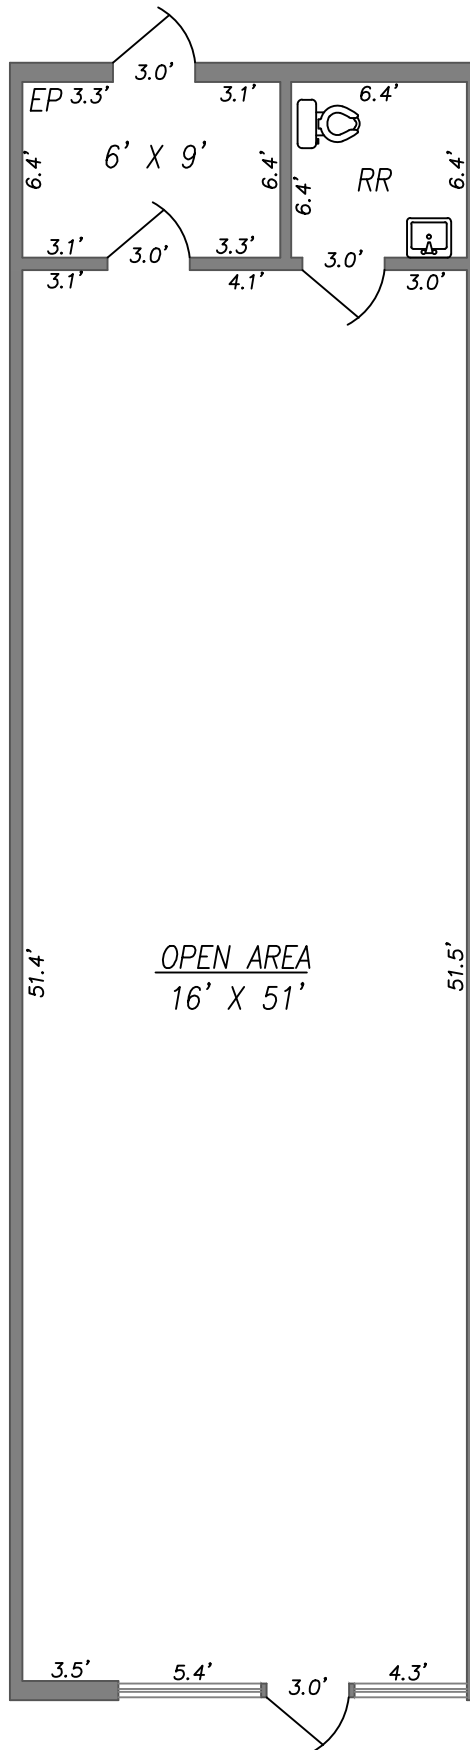

(\* ) 993.17 Sq. Ft.

Disclaimer: (\*) Every attempt has been made to ensure the accuracy of this drawing, however it is only to be used for presentation purposes only. Square footages shown are estimated and should be verified with a licensed appraiser/architect.

203 N. IH-35, Belton, Tx.  
Suite B