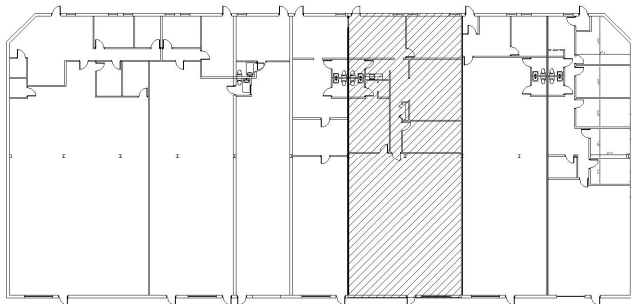

USEABLE AREA: 3,975 SF
RENTABLE AREA: 3,975 SF

 BUILDING KEY
NO SCALE