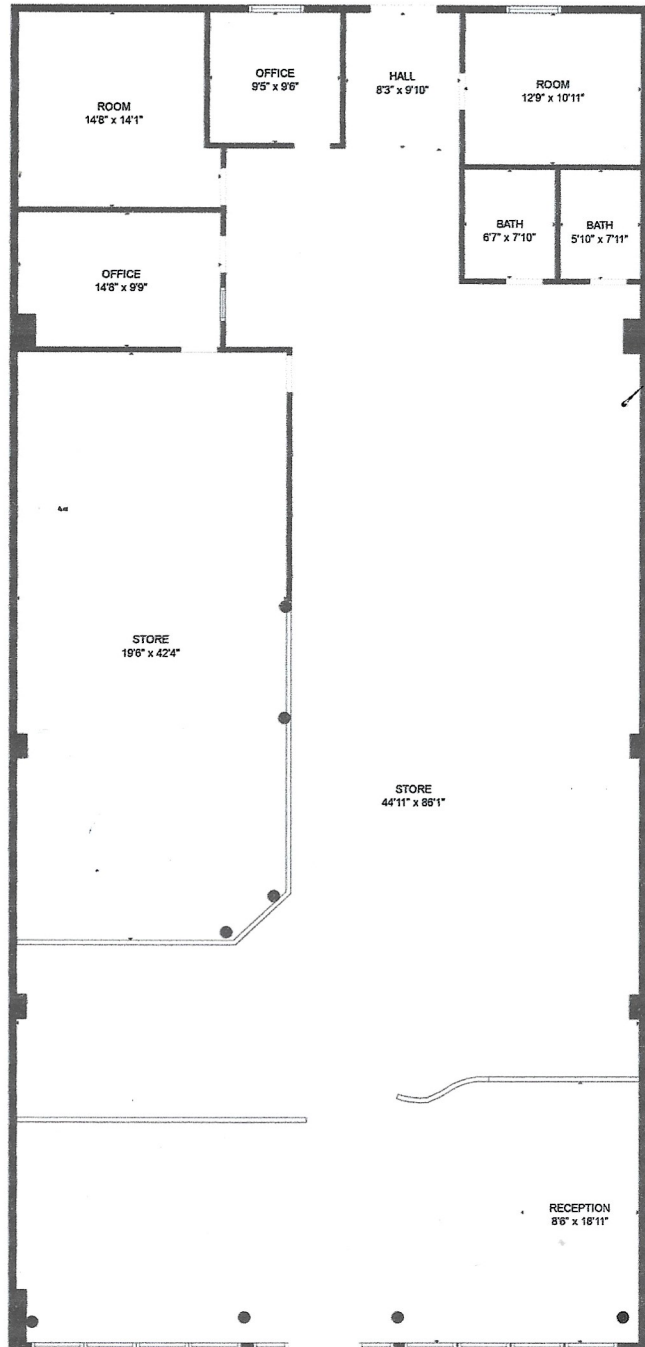

119 W Bel Air Ave
Aberdeen, MD 21001

FLOOR PLAN CREATED BY CUBICASA APP. MEASUREMENTS DEEMED HIGHLY RELIABLE BUT NOT GUARANTEED.