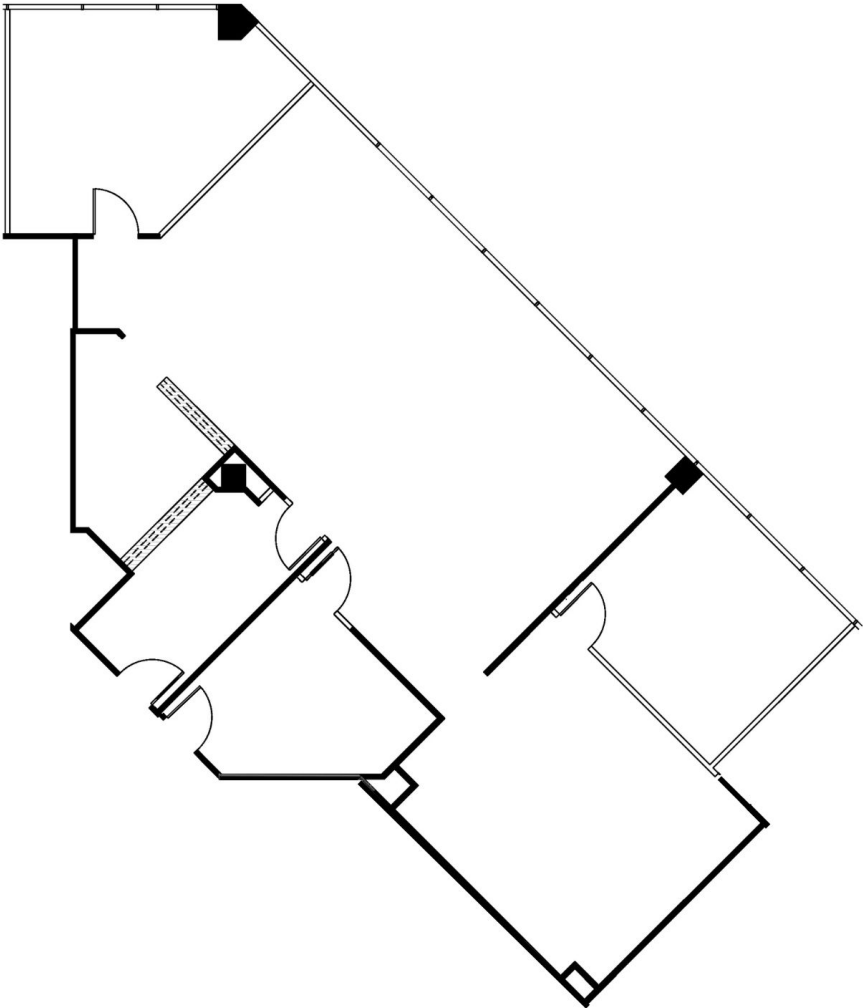

FOR LEASE | OFFICE | 12603 SOUTHWEST FWY

 SUITE 413
2,341 Square Feet

MATT EASTERLING
713.325.4112
measterling@landparkco.com