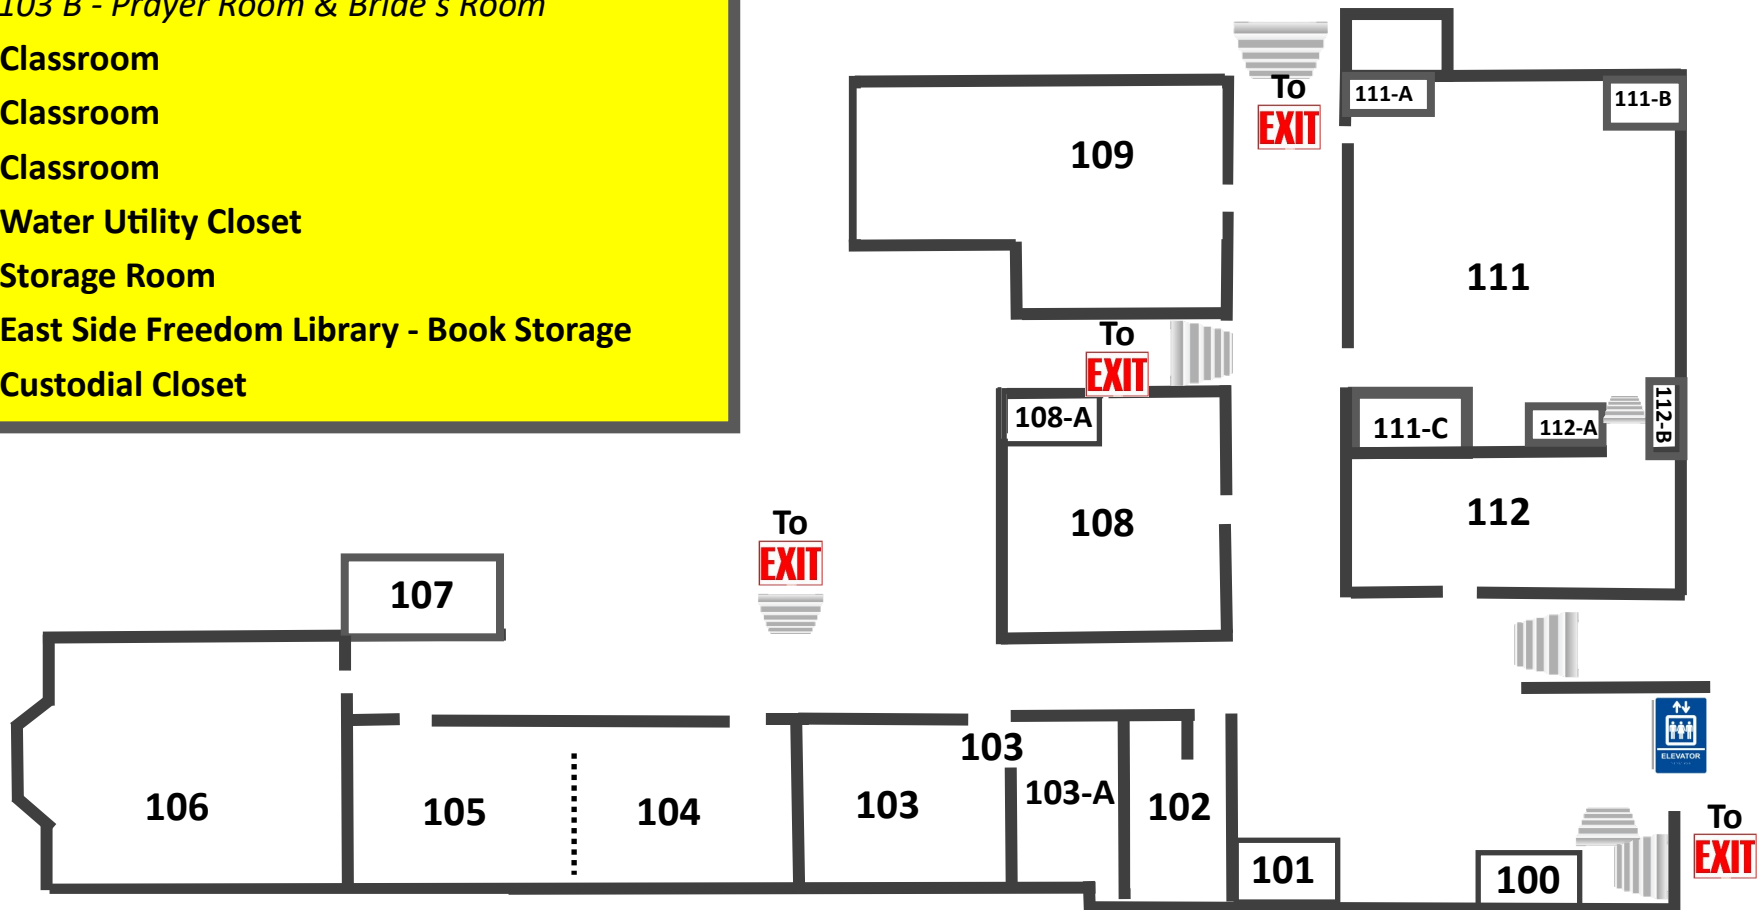

## Basement Level - 100's

- 100 AV Closet
- 101 Accessible All Gender Restroom
- 102 Men's Restroom
- 103 Women's Restroom/Prayer Room & Bride's Room
  - 103 A - Women's Restroom
  - 103 B - Prayer Room & Bride's Room
- 104 Classroom
- 105 Classroom
- 106 Classroom
- 107 Water Utility Closet
- 108 Storage Room
- 109 East Side Freedom Library - Book Storage
- 110 Custodial Closet

## 111 Large Storage Room

111-A Closet

111-B Closet

111-C Closet

## 112 Music Office

112-A Closet

112-B Closet

**Arlington Hills Lutheran Church**

1115 Greenbrier Street  
St. Paul, MN 55106

**Level - 200's - Fellowship Hall/Mechanical**

- 200**      **Closet**  
*200-A Elevator Room*
- 201**      **Fellowship Hall**  
*201-A Storage (tables/chairs)*  
*201-B Stage*
- 202**      **Kitchen**  
*202-A Small Kitchen*  
*202-B Serving Area*
- 203**      **Closet**
- 204**      **Custodian Office**
- 205**      **Electrical Closet**
- 206**      **Stairwell**  
*206-A Closet*
- 207**      **Air Handler Room**
- 208**      **Air Handler Room**
- 209**      **Storage Closet**
- 210**      **Storage Closet**
- 211**      **Storage Closet**
- 212**      **Boiler Room - Outside Entrance**

## Level Two Floor Plan

Level Two