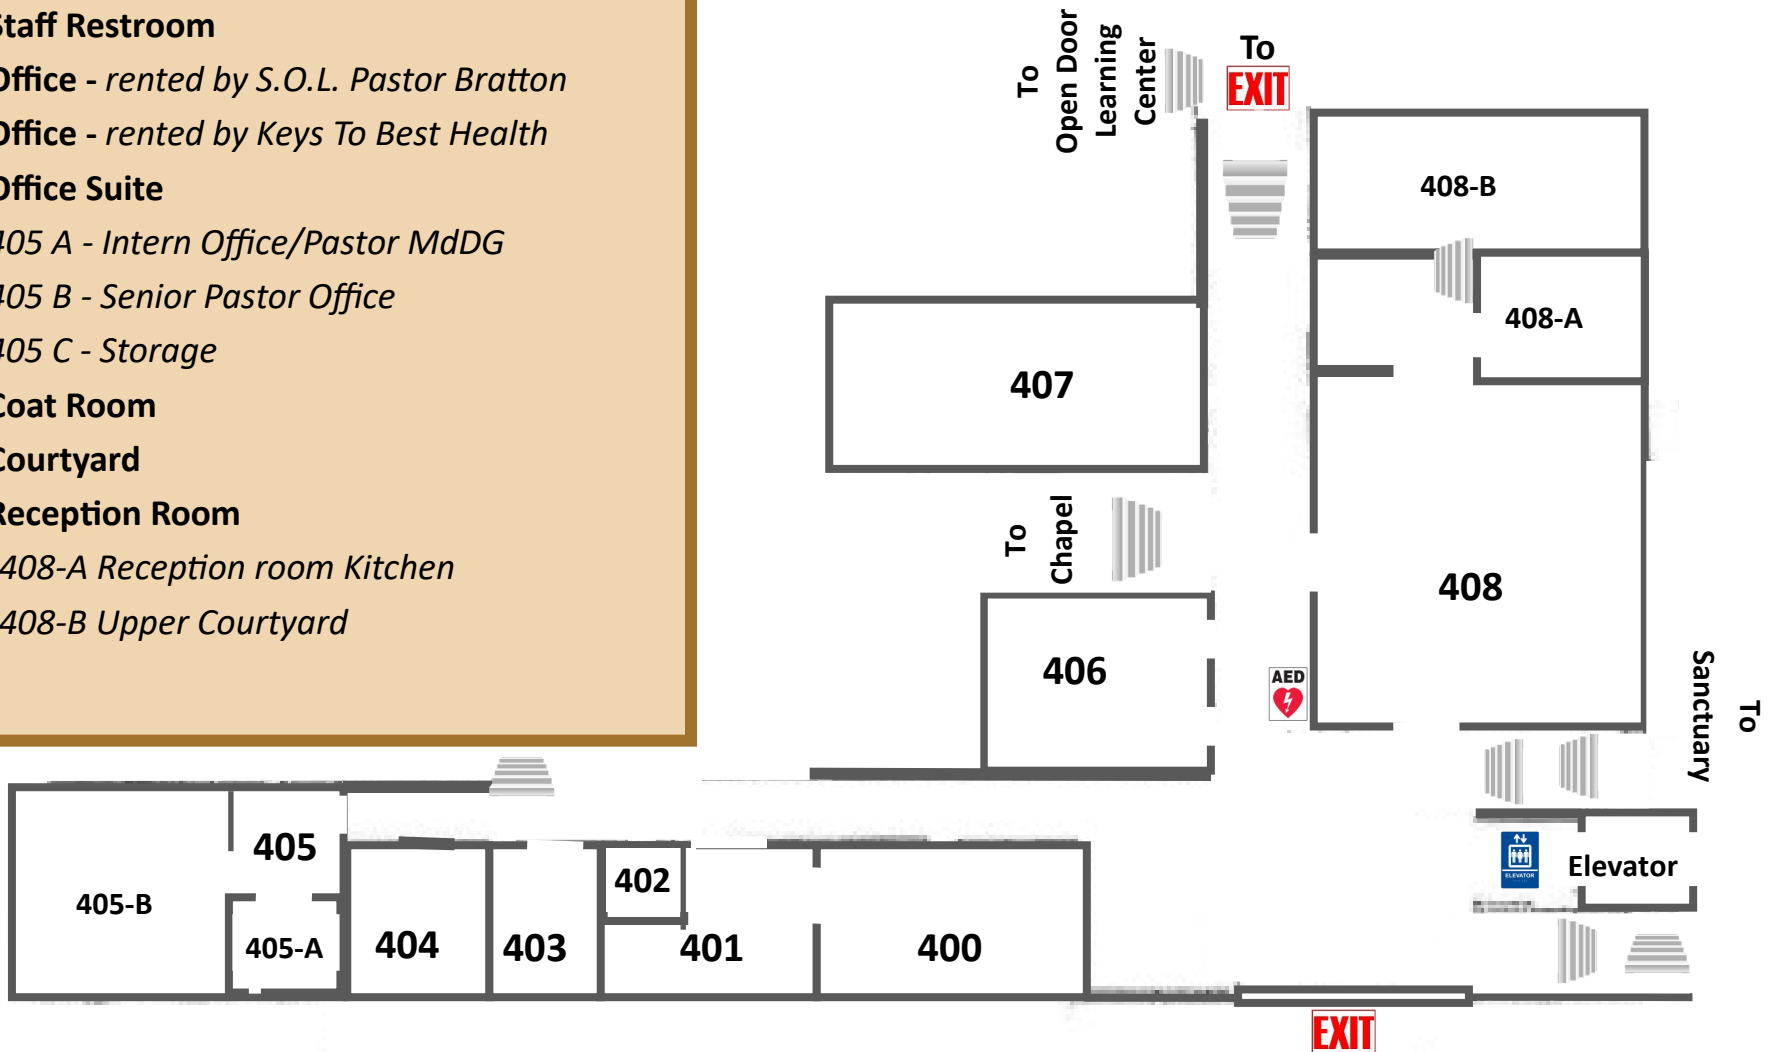

## 112 Music Office

112-A Closet

112-B Closet

**Arlington Hills Lutheran Church**

1115 Greenbrier Street  
St. Paul, MN 55106

**Level - 200's - Fellowship Hall/Mechanical**

- 200**      **Closet**  
*200-A Elevator Room*
- 201**      **Fellowship Hall**  
*201-A Storage (tables/chairs)*  
*201-B Stage*
- 202**      **Kitchen**  
*202-A Small Kitchen*  
*202-B Serving Area*
- 203**      **Closet**
- 204**      **Custodian Office**
- 205**      **Electrical Closet**
- 206**      **Stairwell**  
*206-A Closet*
- 207**      **Air Handler Room**
- 208**      **Air Handler Room**
- 209**      **Storage Closet**
- 210**      **Storage Closet**
- 211**      **Storage Closet**
- 212**      **Boiler Room - Outside Entrance**

**Arlington Hills Lutheran Church - Level 300's**  
1115 Greenbrier Street  
St. Paul, MN 55106

**Level - 300's - Alley Shoppe Level**

- 300 - Alley Shoppe**
- 301 - Alley Shoppe**
  - 301-A Closet*
  - 301-B Closet Access Room*
- 302 - Alley Shoppe**
- 303 - Alley Shoppe**
  - 303 A - Closet*
- 304 - Alley Shoppe**
- 305 - Men's Restroom**
  - 305-A Utility Closet*
- 306 - Alley Shoppe**
- 307 - Shower/Laundry Room**
- 308 - Alley Shoppe**
- 309 - Women's Restroom**
- 310 - Alley Shoppe**
- 311 - Alley Shoppe**
- 312 - Alley Shoppe**
- 313 - Alley Shoppe**

**Arlington Hills Lutheran Church - Street Level - 400's**  
1115 Greenbrier Street  
St. Paul, MN 55106

**Level - 400's Street Level**

- 400 - AHLC Church Office**
- 401 - AHLC Work Room**
- 402 - Staff Restroom**
- 403 - Office - rented by S.O.L. Pastor Bratton**
- 404 - Office - rented by Keys To Best Health**
- 405 - Office Suite**
  - 405 A - Intern Office/Pastor MdDG*
  - 405 B - Senior Pastor Office*
  - 405 C - Storage*
- 406 - Coat Room**
- 407 - Courtyard**
- 408 - Reception Room**
  - 408-A Reception room Kitchen*
  - 408-B Upper Courtyard*