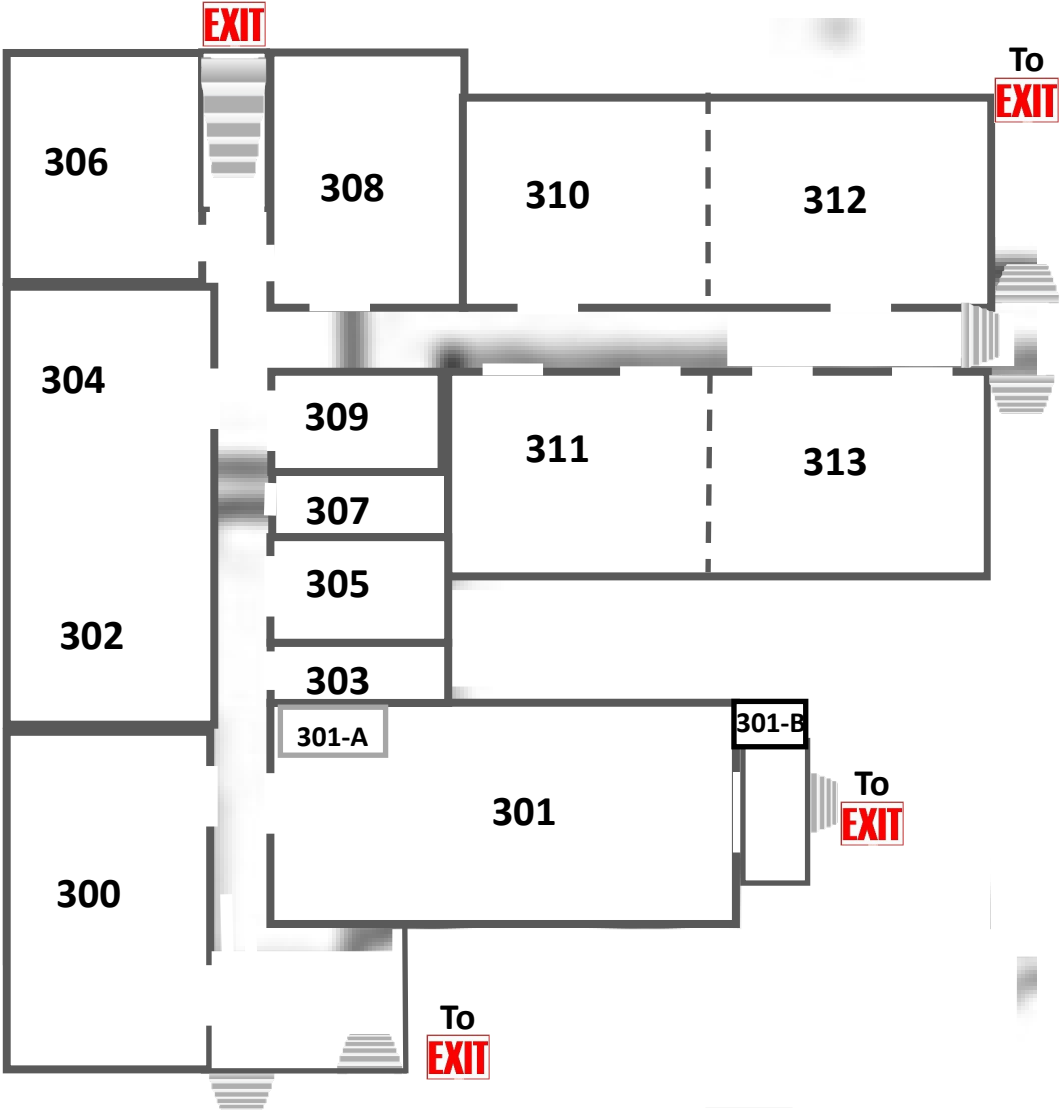

## Basement Level - 100's

- 100 AV Closet
- 101 Accessible All Gender Restroom
- 102 Men's Restroom
- 103 Women's Restroom/Prayer Room & Bride's Room
  - 103 A - Women's Restroom
  - 103 B - Prayer Room & Bride's Room
- 104 Classroom
- 105 Classroom
- 106 Classroom
- 107 Water Utility Closet
- 108 Storage Room
- 109 East Side Freedom Library - Book Storage
- 110 Custodial Closet

## 111 Large Storage Room

111-A Closet

111-B Closet

111-C Closet

## 112 Music Office

112-A Closet

112-B Closet

**Arlington Hills Lutheran Church**

1115 Greenbrier Street  
St. Paul, MN 55106

**Level - 200's - Fellowship Hall/Mechanical**

- 200**      **Closet**  
*200-A Elevator Room*
- 201**      **Fellowship Hall**  
*201-A Storage (tables/chairs)*  
*201-B Stage*
- 202**      **Kitchen**  
*202-A Small Kitchen*  
*202-B Serving Area*
- 203**      **Closet**
- 204**      **Custodian Office**
- 205**      **Electrical Closet**
- 206**      **Stairwell**  
*206-A Closet*
- 207**      **Air Handler Room**
- 208**      **Air Handler Room**
- 209**      **Storage Closet**
- 210**      **Storage Closet**
- 211**      **Storage Closet**
- 212**      **Boiler Room - Outside Entrance**

**Arlington Hills Lutheran Church - Level 300's**  
1115 Greenbrier Street  
St. Paul, MN 55106

**Level - 300's - Alley Shoppe Level**

- 300 - Alley Shoppe**
- 301 - Alley Shoppe**
  - 301-A Closet*
  - 301-B Closet Access Room*
- 302 - Alley Shoppe**
- 303 - Alley Shoppe**
  - 303 A - Closet*
- 304 - Alley Shoppe**
- 305 - Men's Restroom**
  - 305-A Utility Closet*
- 306 - Alley Shoppe**
- 307 - Shower/Laundry Room**
- 308 - Alley Shoppe**
- 309 - Women's Restroom**
- 310 - Alley Shoppe**
- 311 - Alley Shoppe**
- 312 - Alley Shoppe**
- 313 - Alley Shoppe**