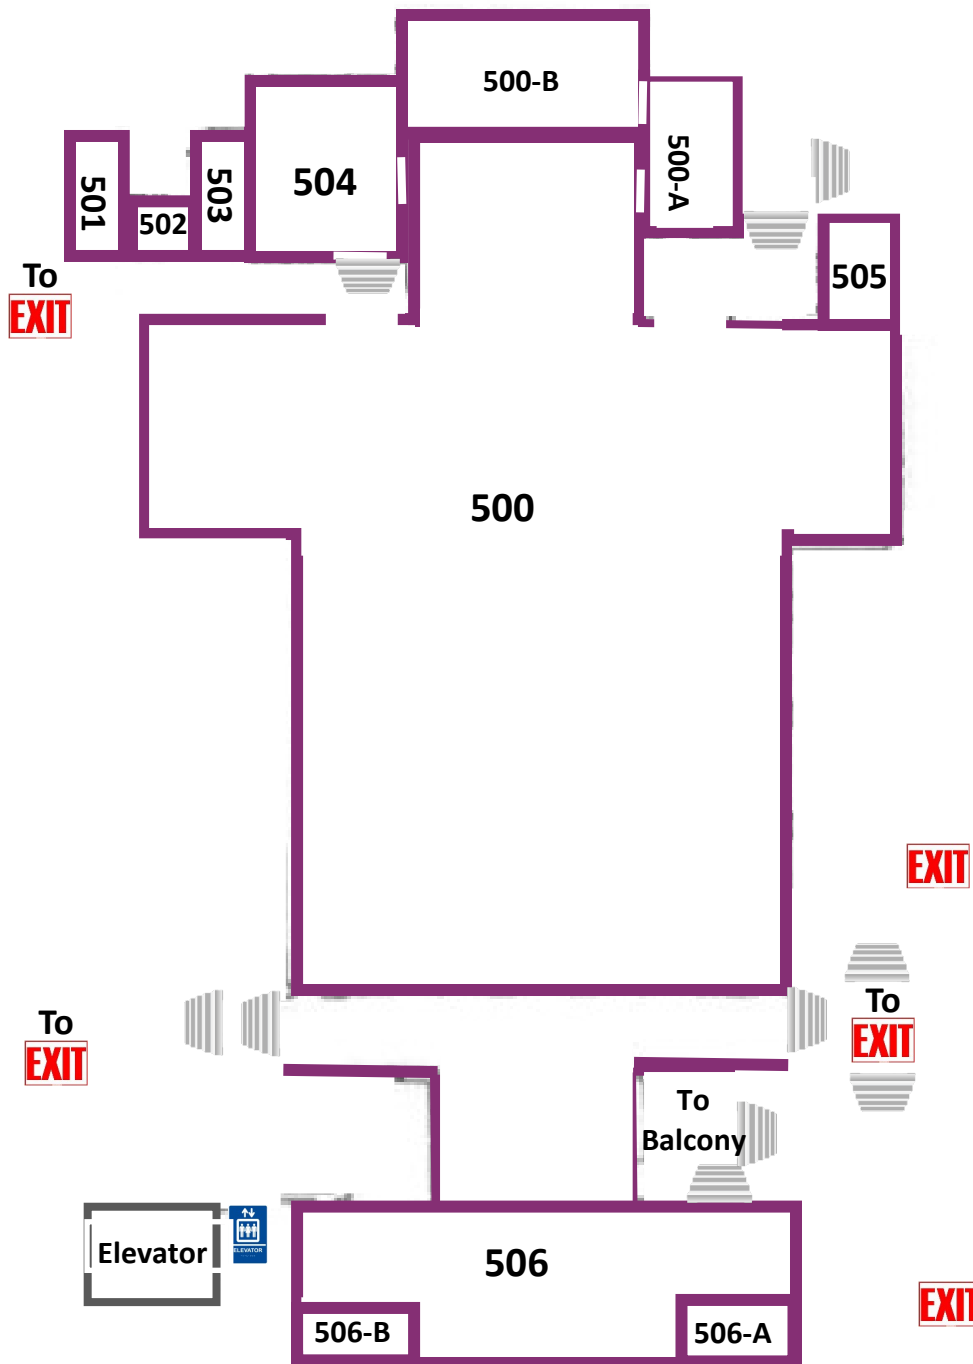

*501 - A Custodial Closet*

**502 Closet**

**503 Women's Restroom**

**504 Working Sacristy**

**505 Storage**

**506 Balcony**

*506-A Sound Booth Room*

*506 -B Sound Room*

# Arlington Hills Lutheran Church

Level - 600

Chapel

Open Door Classrooms

Open Door Offices

HOP Office

600 - Open Door - Purple Room

601 - Chapel