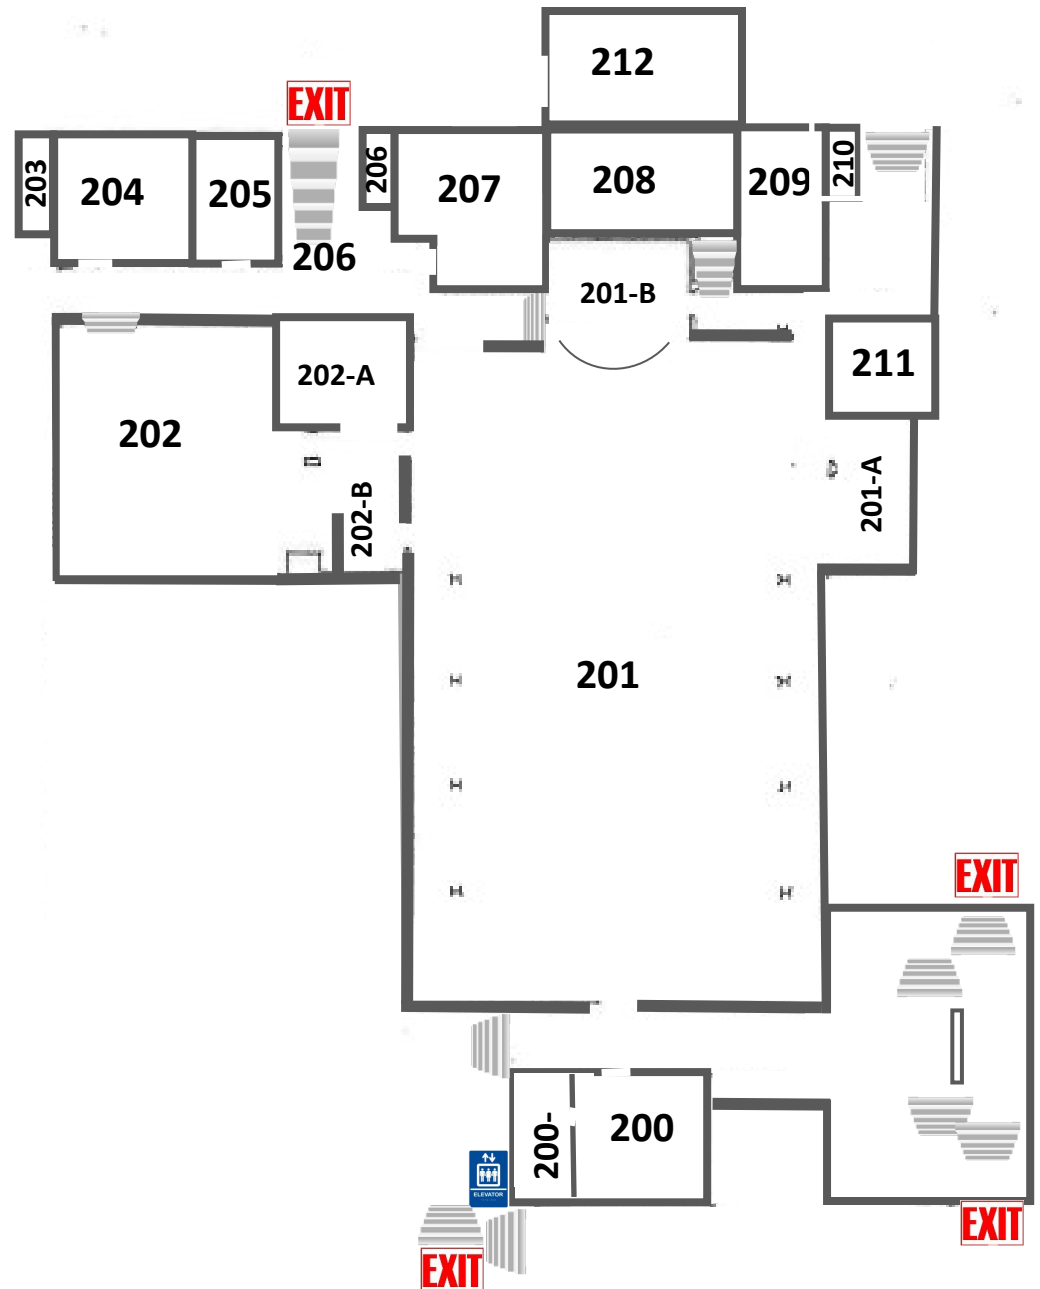

## Basement Level - 100's

- 100 AV Closet
- 101 Accessible All Gender Restroom
- 102 Men's Restroom
- 103 Women's Restroom/Prayer Room & Bride's Room
  - 103 A - Women's Restroom
  - 103 B - Prayer Room & Bride's Room
- 104 Classroom
- 105 Classroom
- 106 Classroom
- 107 Water Utility Closet
- 108 Storage Room
- 109 East Side Freedom Library - Book Storage
- 110 Custodial Closet

## 111 Large Storage Room

111-A Closet

111-B Closet

111-C Closet

## 112 Music Office

112-A Closet

112-B Closet

**Arlington Hills Lutheran Church**

1115 Greenbrier Street  
St. Paul, MN 55106

**Level - 200's - Fellowship Hall/Mechanical**

- 200**      **Closet**  
*200-A Elevator Room*
- 201**      **Fellowship Hall**  
*201-A Storage (tables/chairs)*  
*201-B Stage*
- 202**      **Kitchen**  
*202-A Small Kitchen*  
*202-B Serving Area*
- 203**      **Closet**
- 204**      **Custodian Office**
- 205**      **Electrical Closet**
- 206**      **Stairwell**  
*206-A Closet*
- 207**      **Air Handler Room**
- 208**      **Air Handler Room**
- 209**      **Storage Closet**
- 210**      **Storage Closet**
- 211**      **Storage Closet**
- 212**      **Boiler Room - Outside Entrance**

**Arlington Hills Lutheran Church - Level 300's**  
1115 Greenbrier Street  
St. Paul, MN 55106

**Level - 300's - Alley Shoppe Level**

- 300 - Alley Shoppe**
- 301 - Alley Shoppe**
  - 301-A Closet*
  - 301-B Closet Access Room*
- 302 - Alley Shoppe**
- 303 - Alley Shoppe**
  - 303 A - Closet*
- 304 - Alley Shoppe**
- 305 - Men's Restroom**
  - 305-A Utility Closet*
- 306 - Alley Shoppe**
- 307 - Shower/Laundry Room**
- 308 - Alley Shoppe**
- 309 - Women's Restroom**
- 310 - Alley Shoppe**
- 311 - Alley Shoppe**
- 312 - Alley Shoppe**
- 313 - Alley Shoppe**