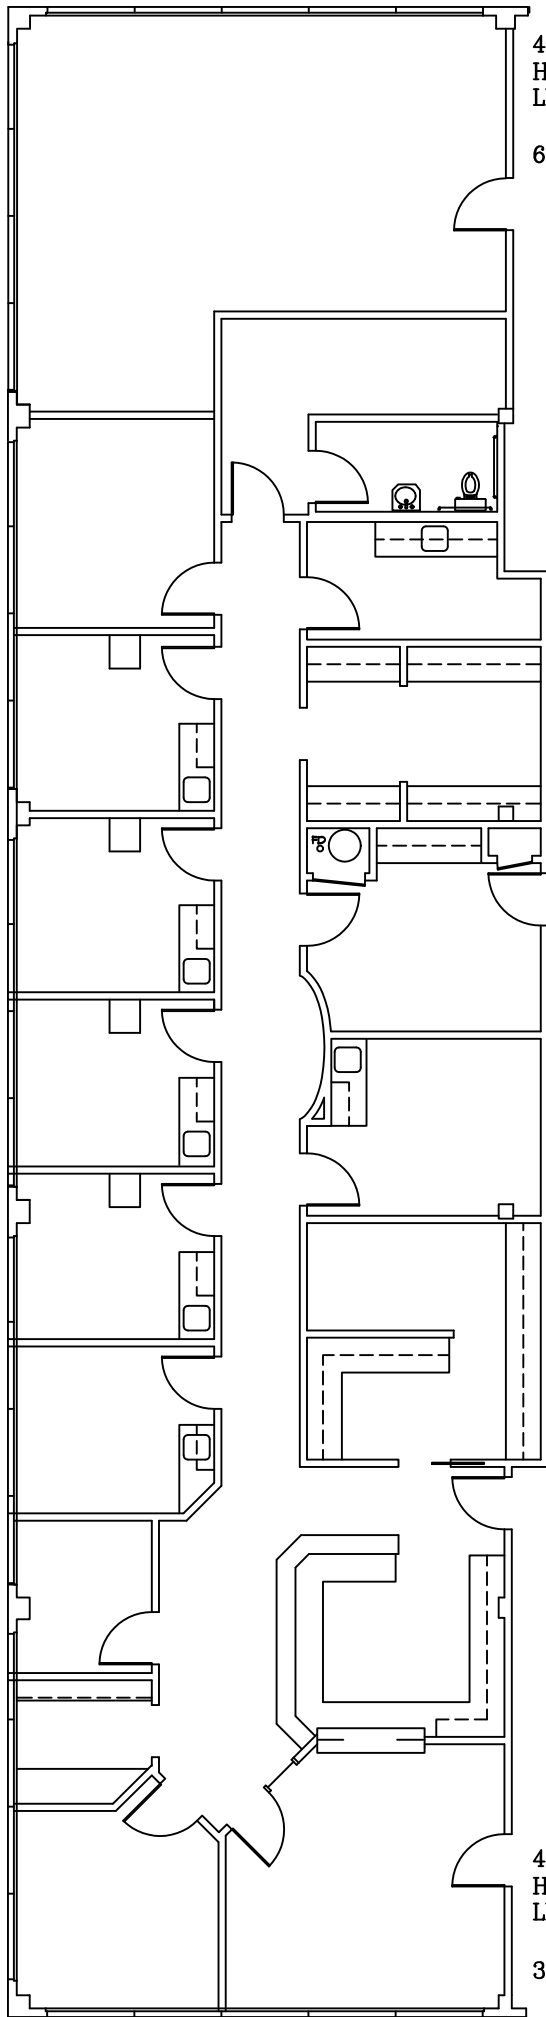

4646 WILD INDIGO
HOUSTON, TEXAS
LEVEL ONE

672 SF NRA

4646 WILD INDIGO
HOUSTON, TEXAS
LEVEL ONE

3,283 SF NRA