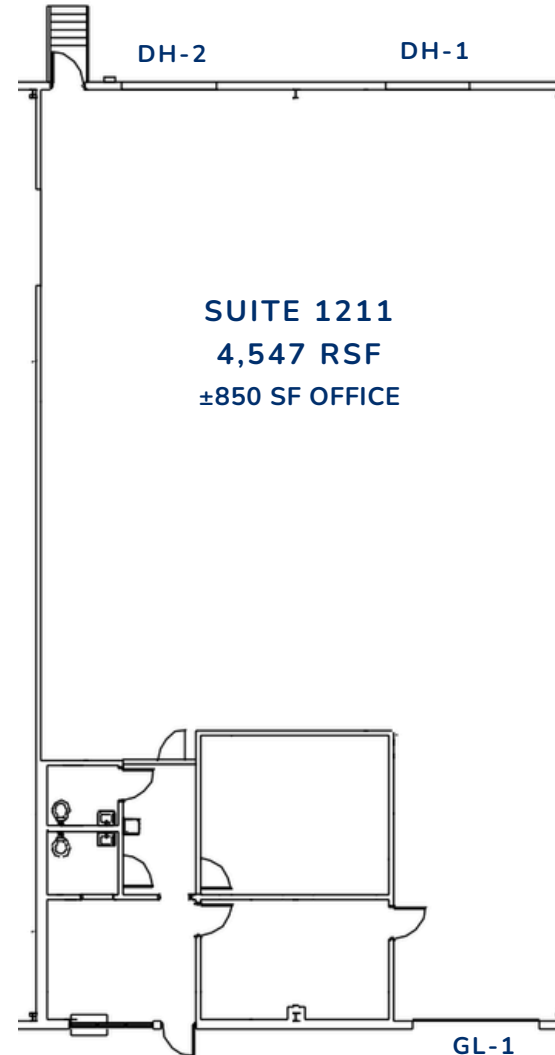

SUITE 1211

4,547 RSF

AVAILABLE: IMMEDIATELY

± 18% OFFICE

CLEAR HEIGHT: 21'

CROSS DOCK
2 DOCK HIGH
1 DRIVE - IN

POWER: 400 AMPS

SPRINKLERS: YES

MAKE-READY COMPLETE