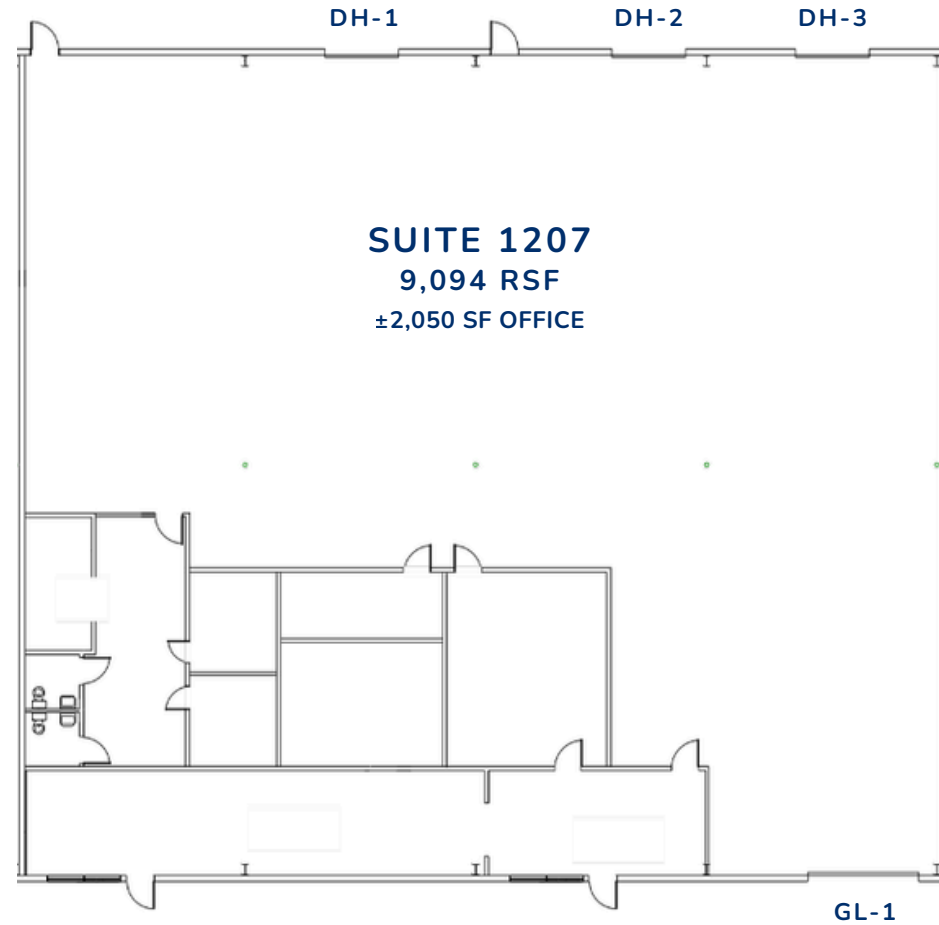

MAKE-READY COMPLETE

SUITE 1215

4,547 RSF

AVAILABLE: IMMEDIATELY

± 18% OFFICE

CLEAR HEIGHT: 21'

CROSS DOCK
2 DOCK HIGH
1 DRIVE - IN

POWER: 400 AMPS

JASON SCHNITTGER
210.836.6633
JSCHNITTGER@STREAMREALTY.COM

PARKER BYRD
336.344.8067
PARKER.BYRD@STREAMREALTY.COM

SUITE 1211

4,547 RSF

AVAILABLE: IMMEDIATELY

± 18% OFFICE

CLEAR HEIGHT: 21'

CROSS DOCK
2 DOCK HIGH
1 DRIVE - IN

± 22% OFFICE

CLEAR HEIGHT: 21'

CROSS DOCK
3 DOCK HIGH
1 DRIVE - IN

POWER: 400 AMPS

SPRINKLERS: YES

MAKE-READY COMPLETE

JASON SCHNITTGER
210.836.6633
JSCHNITTGER@STREAMREALTY.COM

PARKER BYRD
336.344.8067
PARKER.BYRD@STREAMREALTY.COM