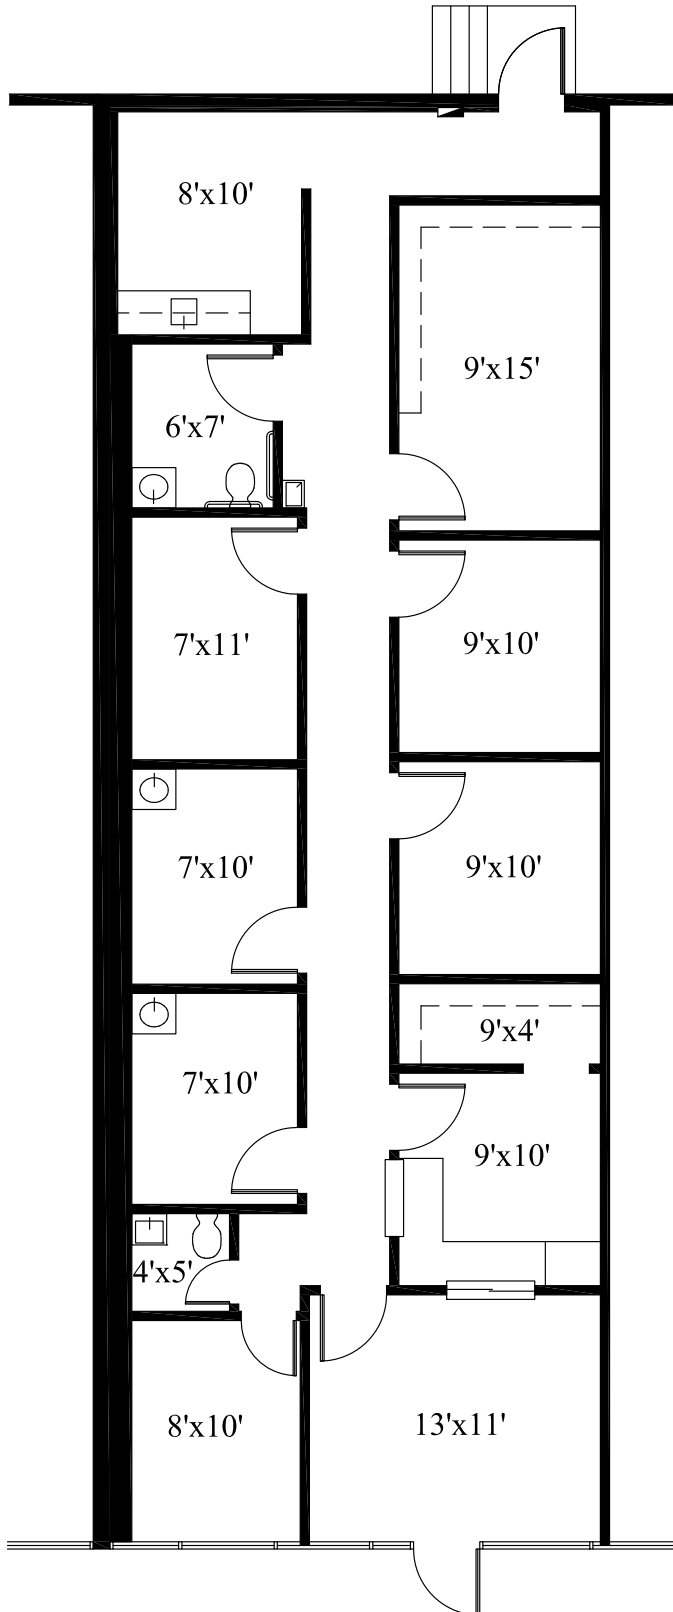

# HARWOOD SHOPPING CENTER

3504 - 3516 HARWOOD ROAD, BEDFORD, TX 76021

Suite 200 - 1,500 rsf

1ST FLOOR

Richard Hitz  
817.900.6523  
[rhitz@bradford.com](mailto:rhitz@bradford.com)

Jason Finch  
972.389.9006  
[jfinch@bradford.com](mailto:jfinch@bradford.com)