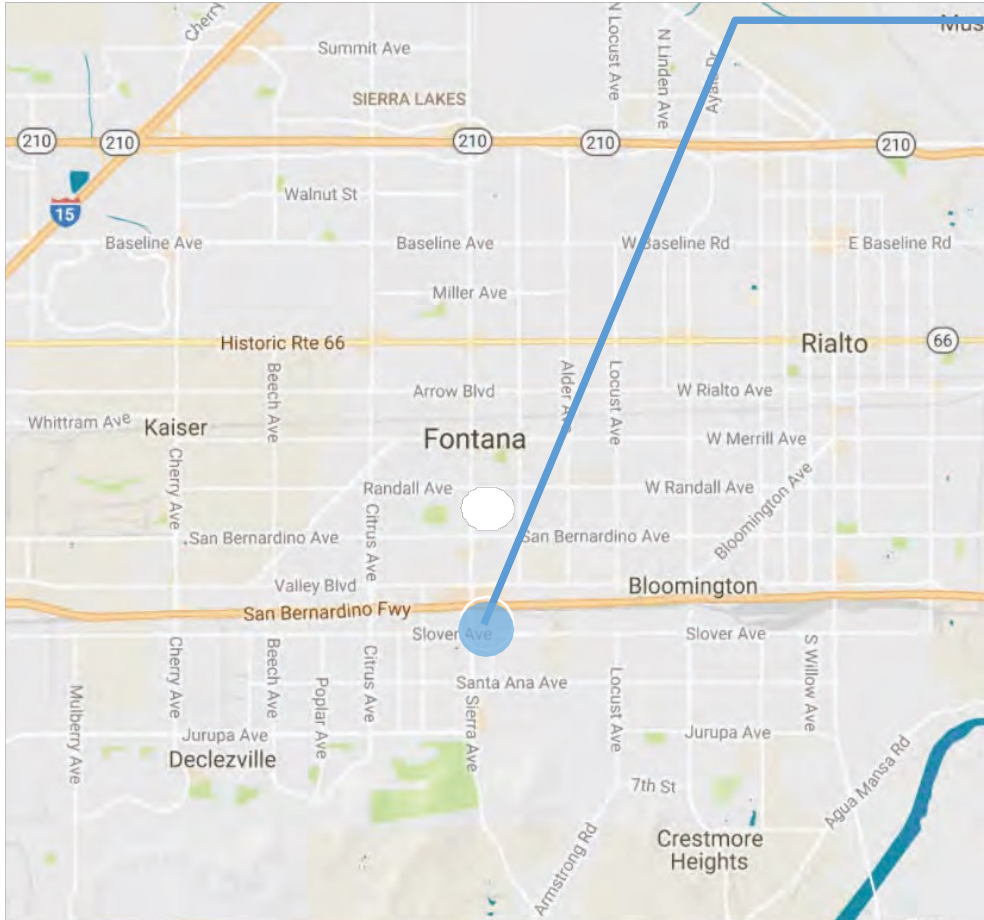

# FONTANA PALM COURT

17030 - 17210 Slover Avenue  
Fontana, CA 92337

## PROPERTY HIGHLIGHTS:

- 630,000 square foot mixed-use power center anchored by Target, Ross, TJ Maxx, Ulta Beauty, Grocery Outlet, 24 Hour Fitness, Five Below, and Kaiser Permanente
- Other great supporting tenants include Raising Cane's, Chase Bank, Bath & Body Works, Fashion Q, Hibbett Sports, HearX, Auto Zone, Shakey's Pizza, Vision Works, Phenix Salons, and many more
- Freeway visible from I-10 with traffic counts over 204,401 ADT on I-10
- Pylon and Monument signage available
- High traffic intersection off Sierra and Slover with traffic counts over 70,015 ADT
- Strong daytime population with over 12,000 employees in a 1-mile radius
- Kaiser Permanente office at east end of the project with 1,000 employees creates fantastic built-in foot traffic for dining and shopping

# FONTANA PALM COURT

17030 - 17210 Slover Avenue  
Fontana, CA 92337

Suite No	Tenant
A101	Available – 4,550 SF
A103	Minoso
A105	Bath & Body Works
A106	
B101	Grocery Outlet
C101	Hibbett Sports
C103	Vision Works
C105	Nothing Bundt Cakes
C106	Final Choice
D101	Five Below
D102	Ross Dress for Less
E101	Ulta
E104	Ulta
E105	Ulta
E106	Denim Palace
F	T.J. Maxx
G	Fashion Q
17204	24 Hour Fitness
I-A	KidzRock Daycare
I-B	KidzRock Daycare
J101	Available – 10,299 SF
J104	Spice Jar
J105	Blazin Crab
J106	Newlook Eyebrow
J108	Tasty Goody
J109	Oh La La Nails
J110/J111	Spice Jar
K101	Mexican Restaurant
K102	Tutti Frutti Yogurt
K103	Palm Court Dental
K104	Golden Shears
K105	H Massage
K106	State Farm
K107	Fontana Police
K108	Mathnasium
K109A	Management Office
K109B	Chemical Guys
K110/111	Salon Centric
K113	HearX
K114	Exsalonce Salon
K115	Staffmark
K117	Boba Tea
L101A	Phenix Salons
L101B	Options for Youth
L102	Options for Youth
Pad 1	Shakey's Pizza
Pad 2	Raising Canes