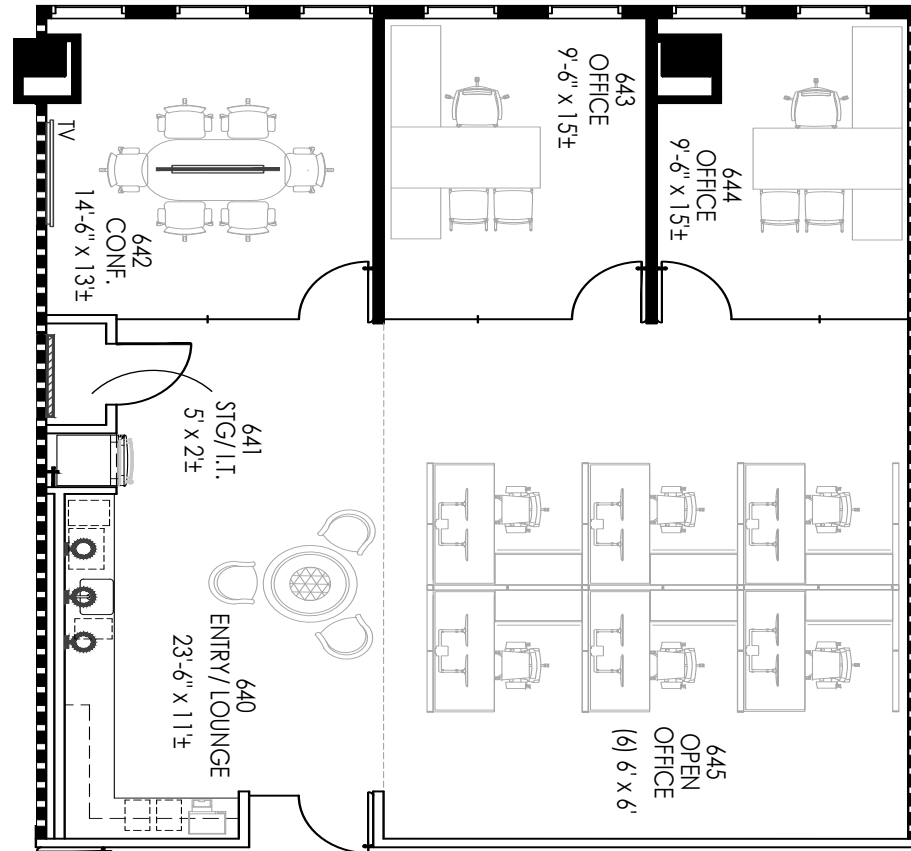

Spec Suite 640 | 1,696 RSF

NOT TO SCALE

© Copyright 2025 | All Rights Reserved

MATT SCHENDLE

972.663.9634

matt.schendle@cushwake.com

CARRIE HALBROOKS

972.663.9887