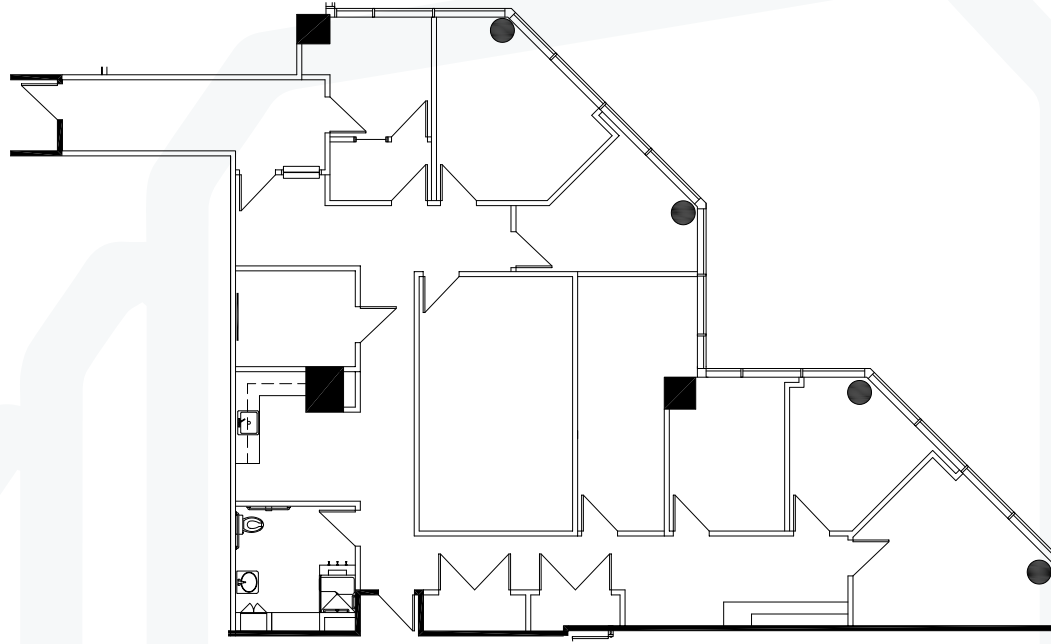

**SUITE 430 | ±2,781 SF**  
2800 N CENTRAL AVENUE | PHOENIX, AZ 85004

**LEE & ASSOCIATES**  
COMMERCIAL REAL ESTATE SERVICES

**BILL BLAKE**  
bblake@leearizona.com  
D: 602.954.3761

**COLTON TRAUTER**  
ctrauter@leearizona.com  
D: 602.474.9503