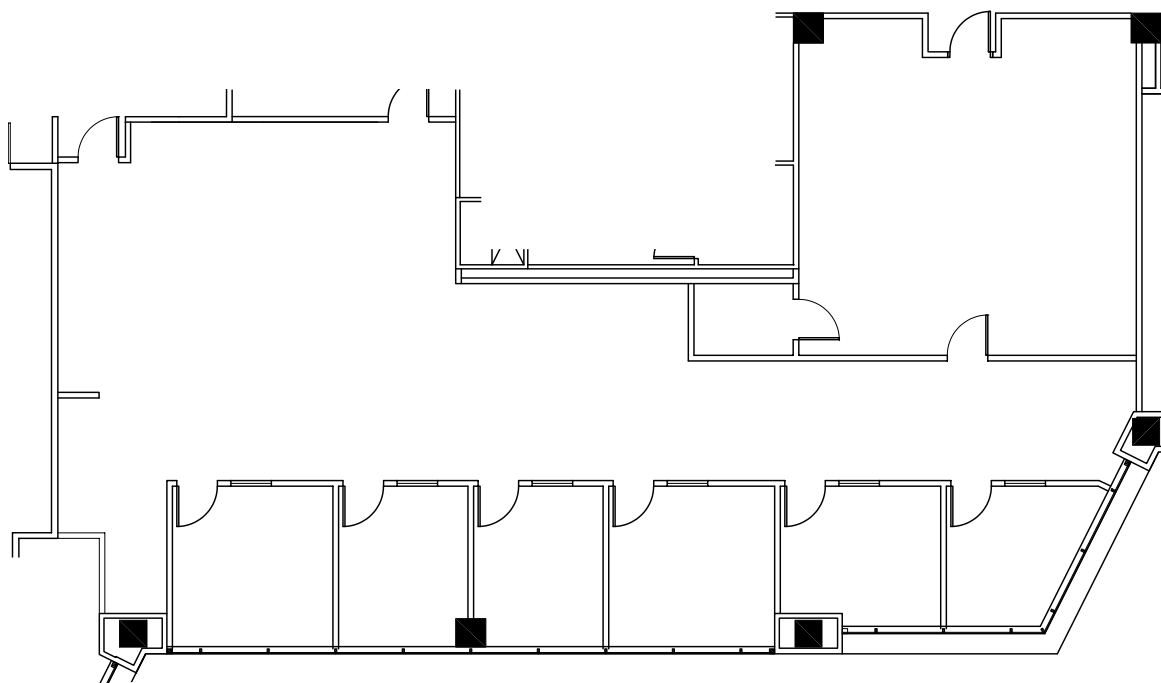

ROCKY POINT CENTRE

3030 N Rocky Point Drive - Tampa, FL

Partial 7th Floor: Suite 750

3,215 RSF

Contact

LARA SIEDER

First Vice President

T +1 727 871 2145