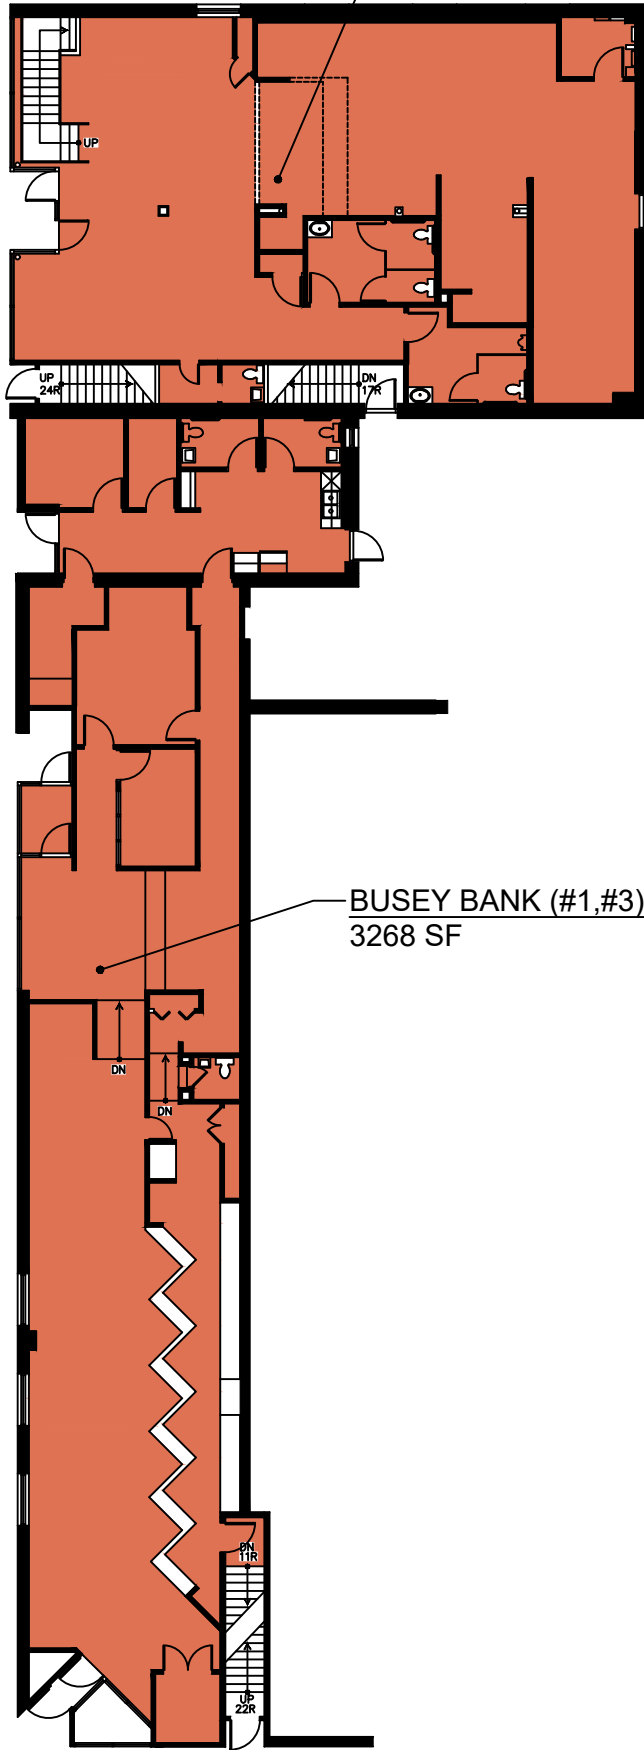

Mitsu and
Tsaocaa'Zheng'(4)
2566sf

602 E. GREEN
FIRST FLOOR PLAN - EXISTING
SCALE: 1/8" = 1'-0"