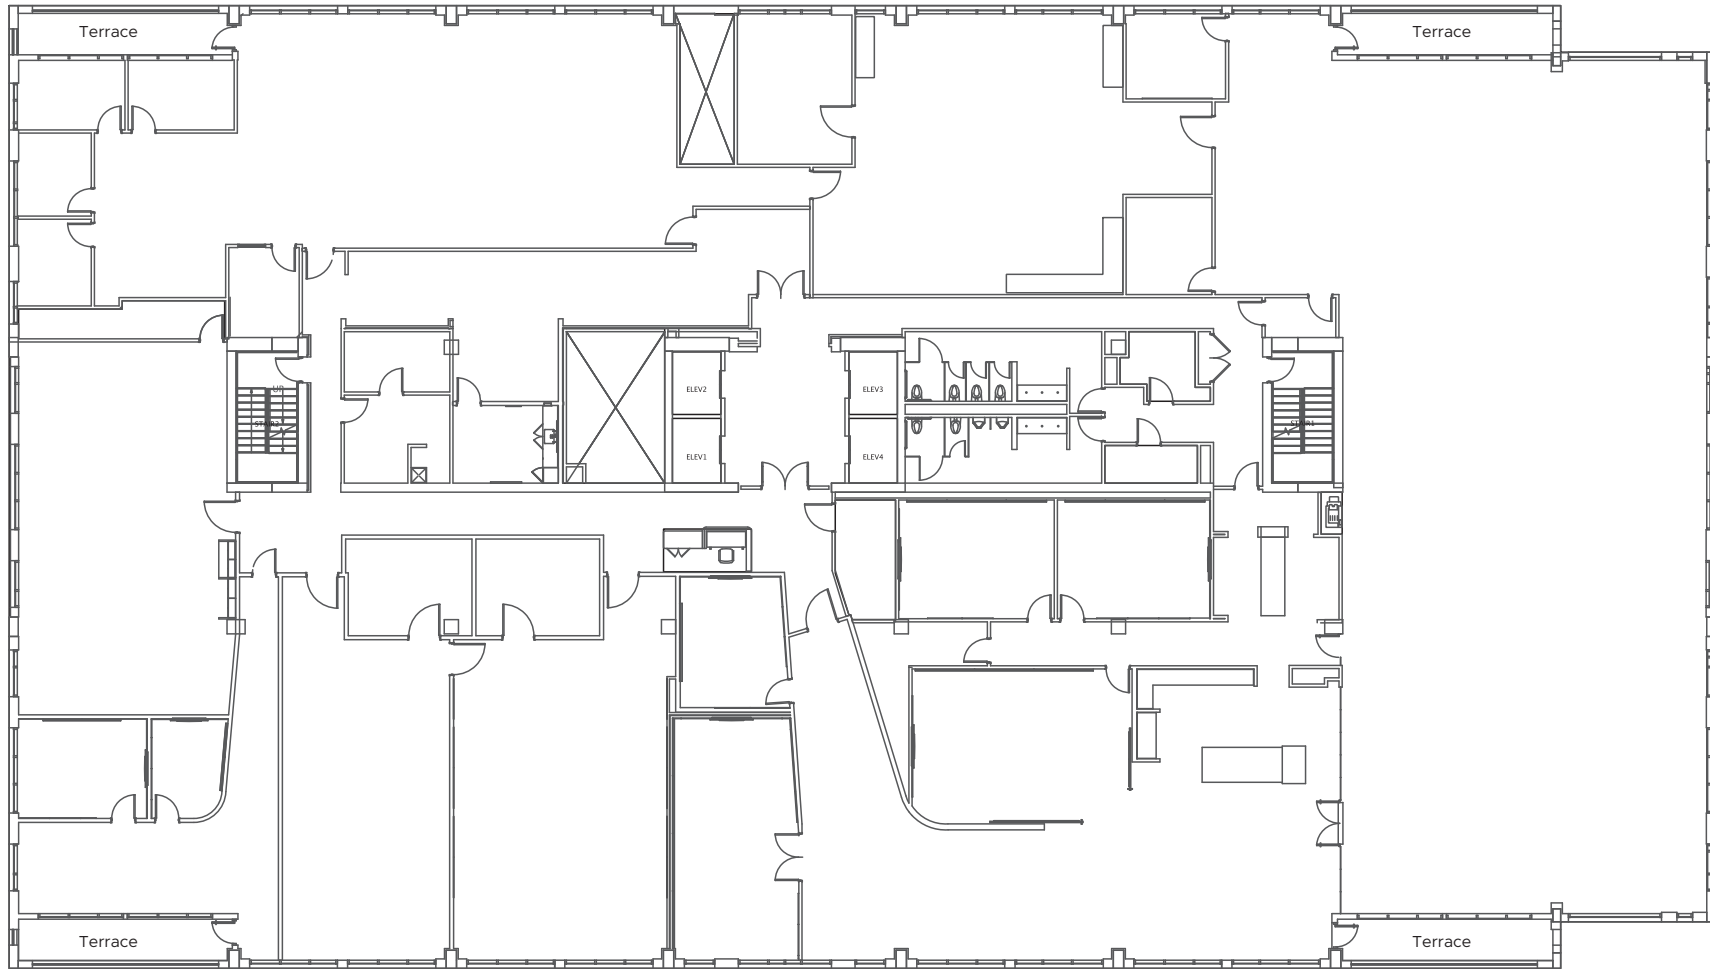

Suite 1000

28,403 RSF

Seattle's new waterfront at your doorstep

WATERFRONT PLACE

1001 WESTERN AVENUE SEATTLE, WA 98104

CLEITA HARVEY
+1 206 607 1794
cleita.harvey@jll.com

JIM ALLISON
+1 206 607 1787
jim.allison@jll.com