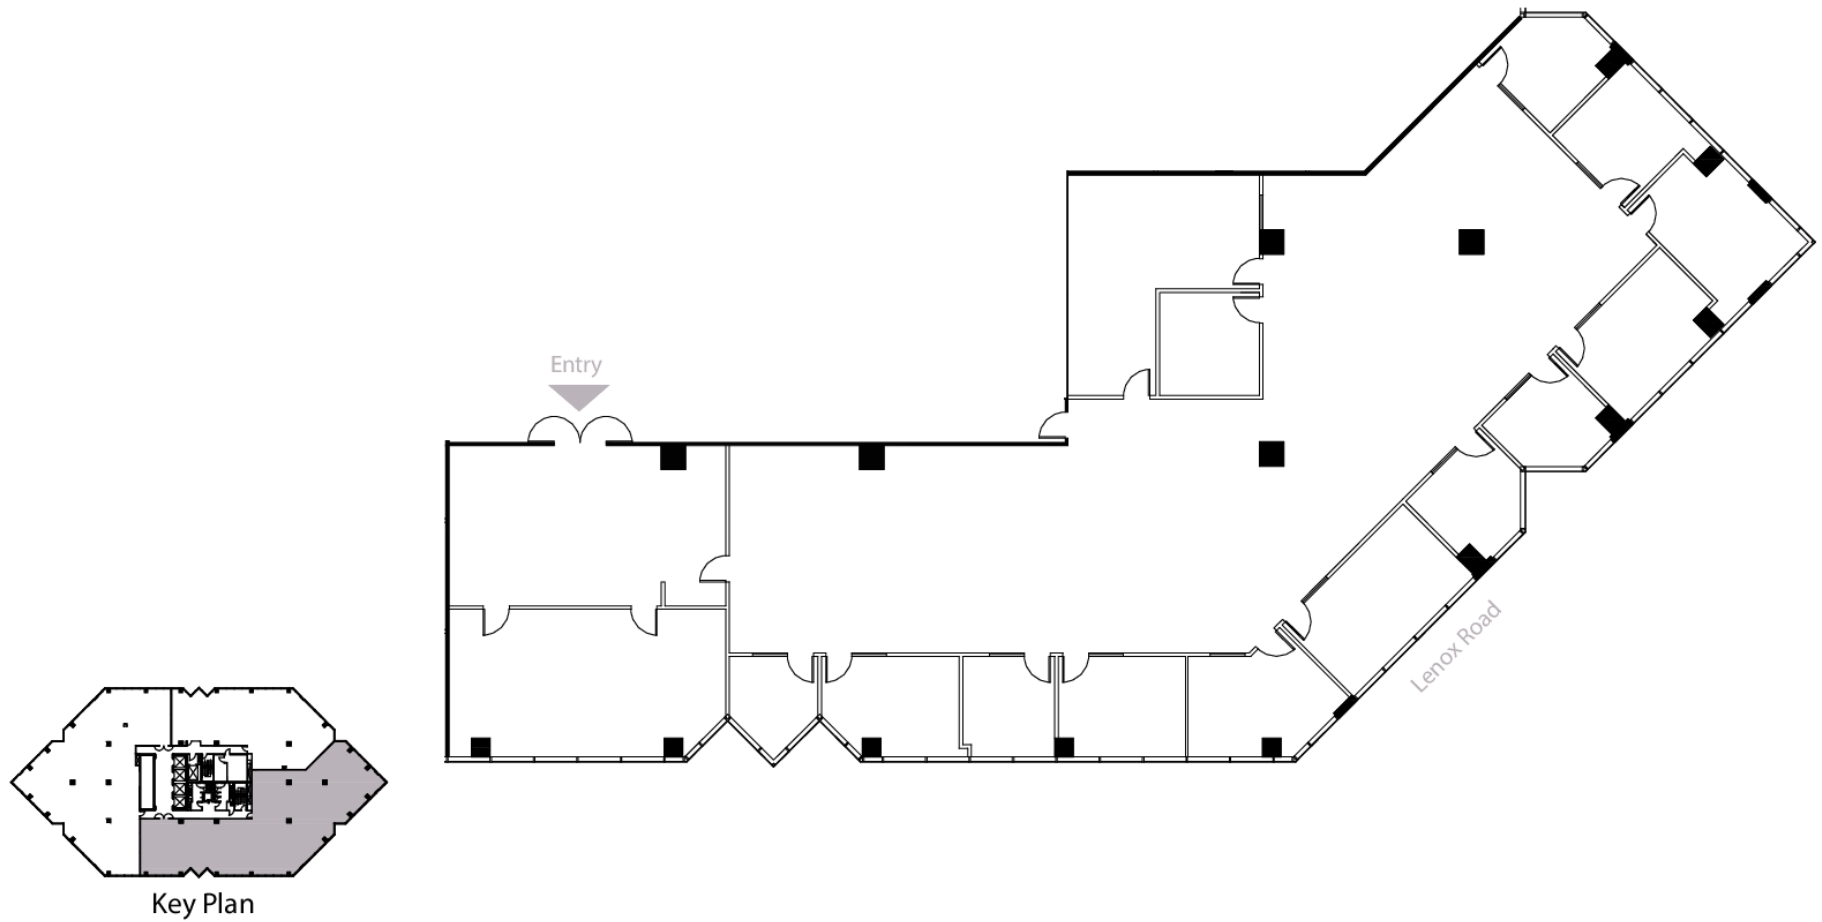

PEACHTREE

Suite 1150 | 8,366 RSF

Michael Howell
404.926.1640
mhowell@lpc.com

Hunter Henritze
404.924.2819
hhenritze@lpc.com

Gil Russell
404.519.0671
grussell@lpc.com

Lincoln