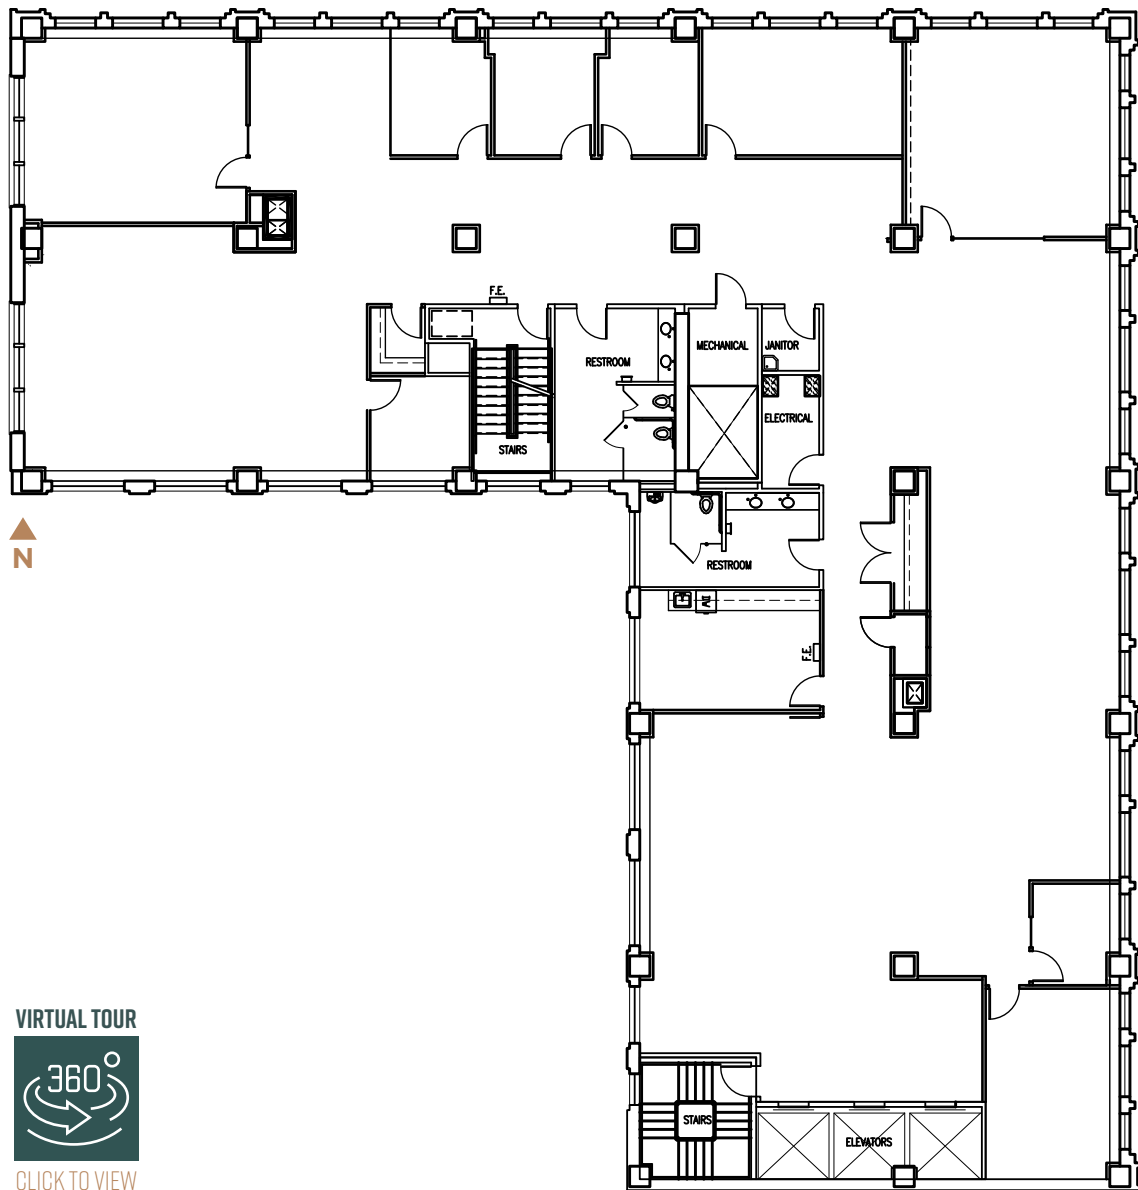

1425 FOURTH AVENUE

SEATTLE, WASHINGTON

JOSHUA GREEN
BUILDING

SUITE 500 8,667 RSF

Cleita Harvey
Tim Jones

+1 206 607 1794
+1 206 971 7011

cleita.harvey@jll.com
tim.jones@jll.com