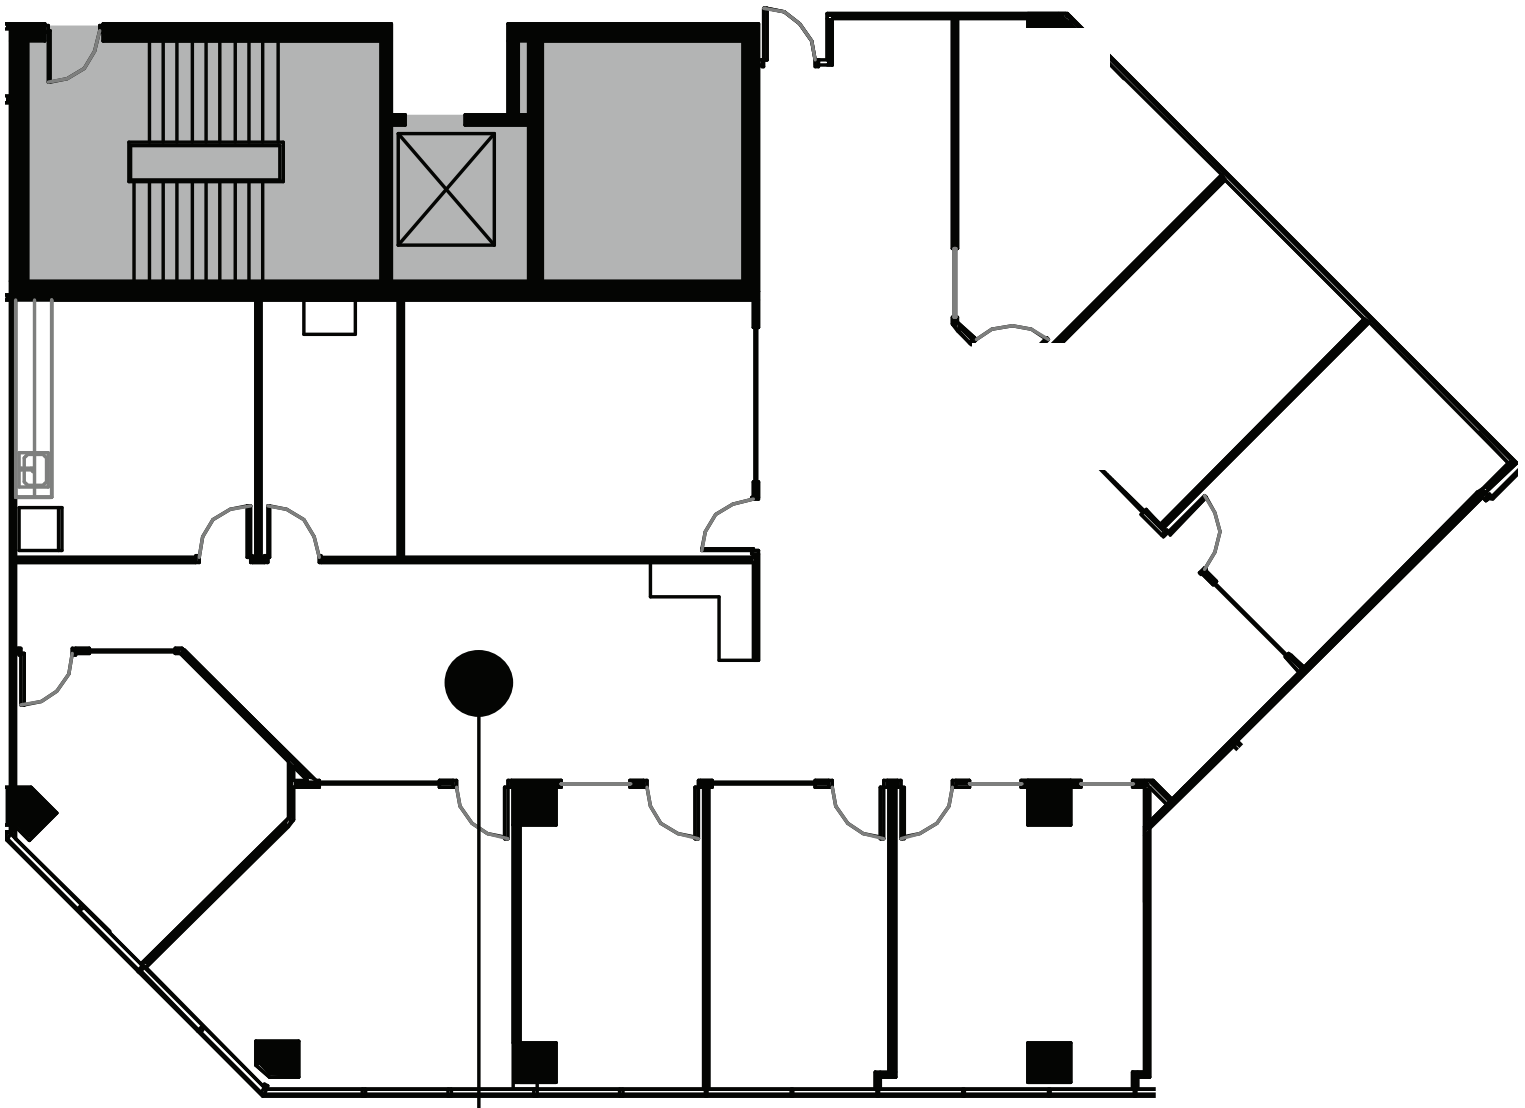

Suite 420 - 4,632 RSF

W. RYAN STOUT  
Managing Director  
(303) 813 6448  
ryan.stout@cushwake.com

ZACHARY T. WILLIAMS  
Director  
(303) 813 6474  
zach.williams@cushwake.com

CAITLIN I. ELLENSON  
Director  
(303) 312 1914  
caitlin.ellenson@cushwake.com