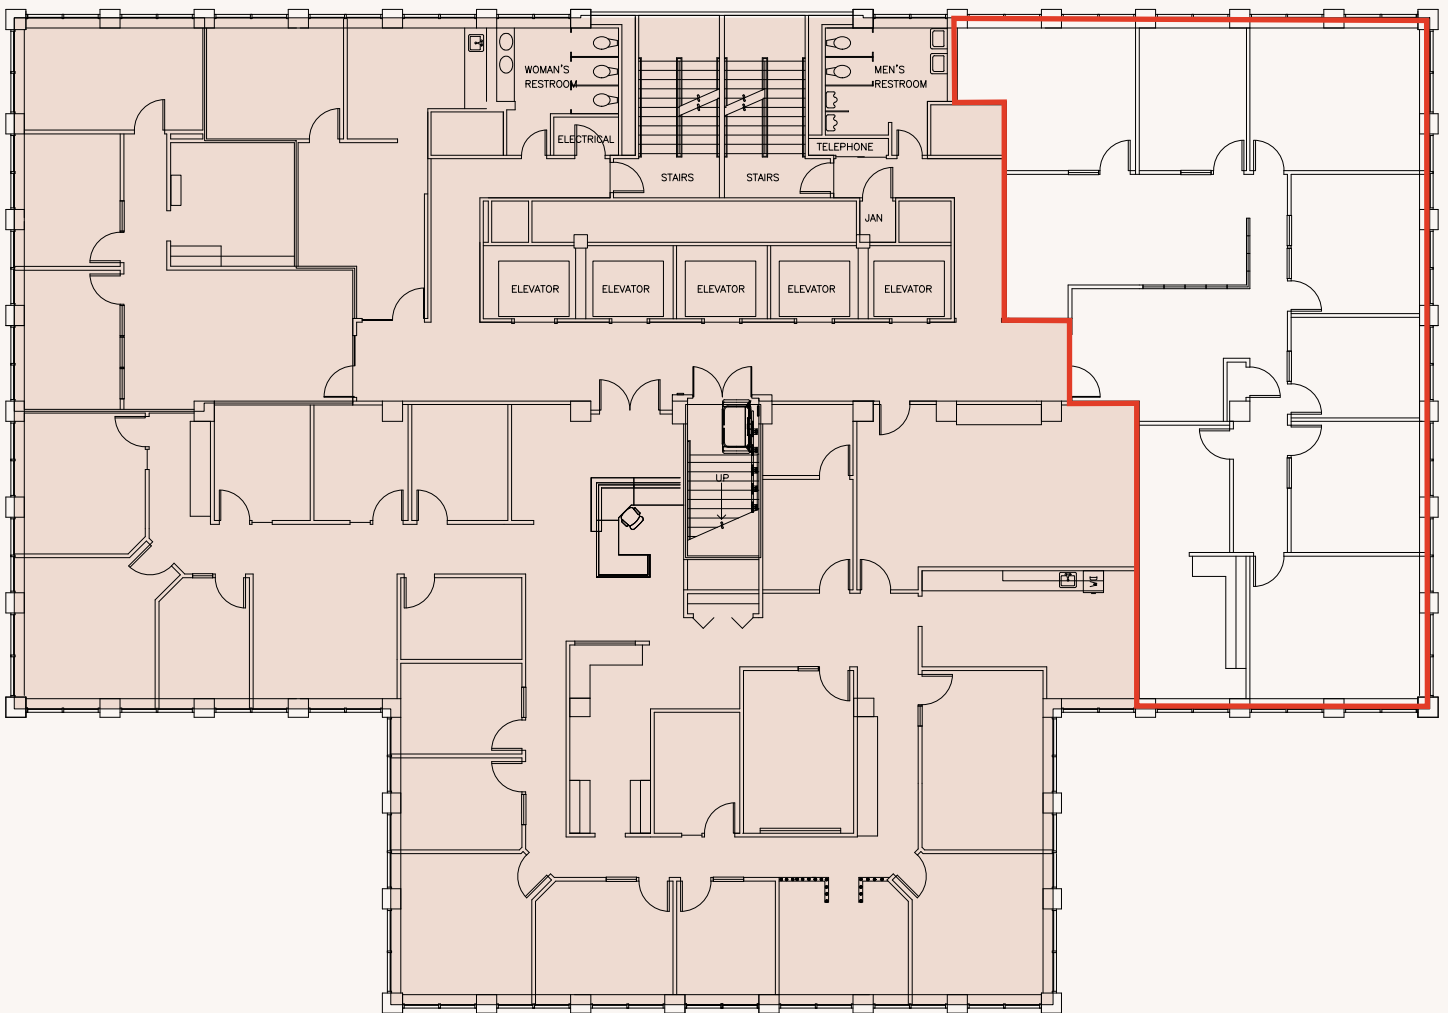

PLAZA 600

SUITE 1920 : 2,994 RSF

600 STEWART STREET
SEATTLE, WA 98101

Cleita Harvey +1 206 607 1794 cleita.harvey@jll.com
Tim Jones +1 206 971 7011 tim.jones@jll.com
Charlotte Evans +1 206 607 1720 charlotte.evans@jll.com