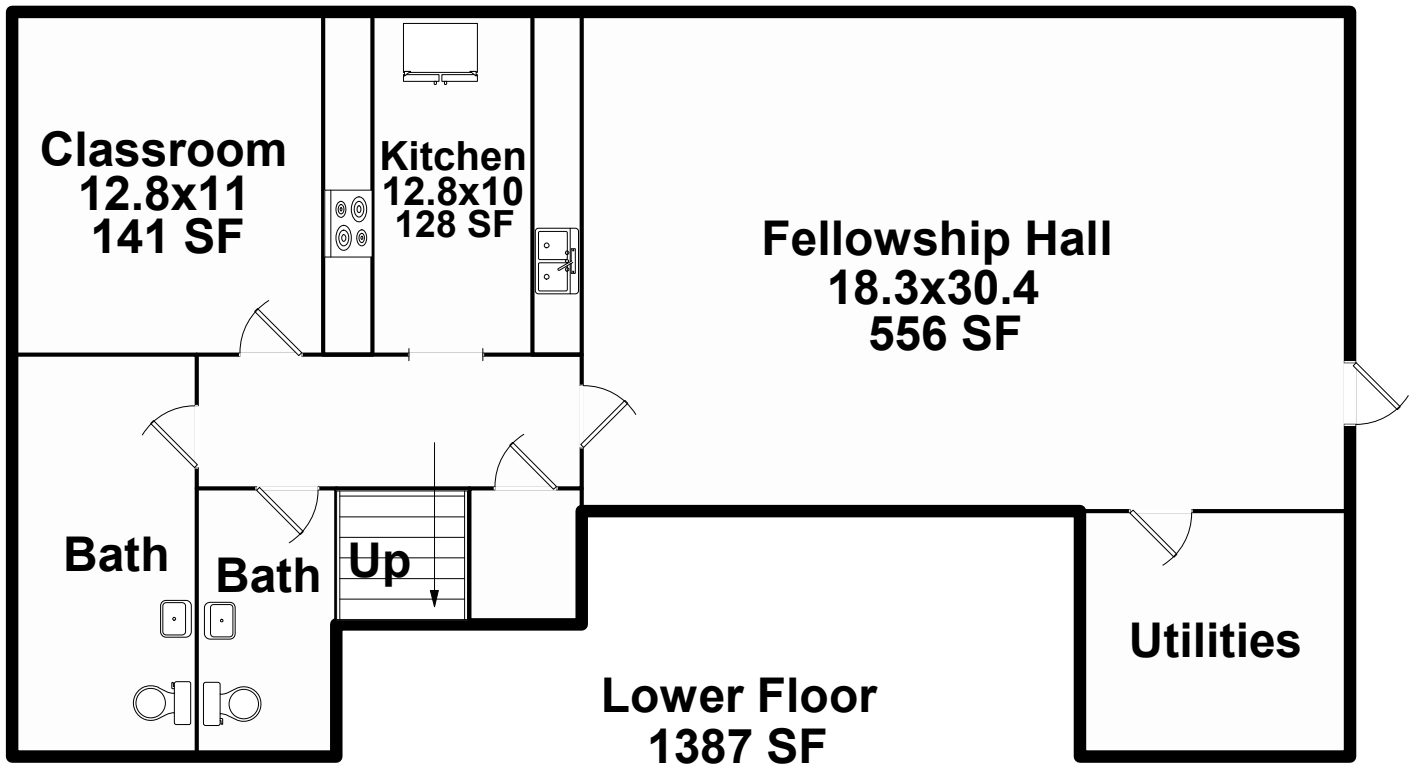

# BUILDING SKETCH

**BUILDING SKETCH**

## BUILDING SKETCH

**Covered  
Patio  
40x23  
940 SF**