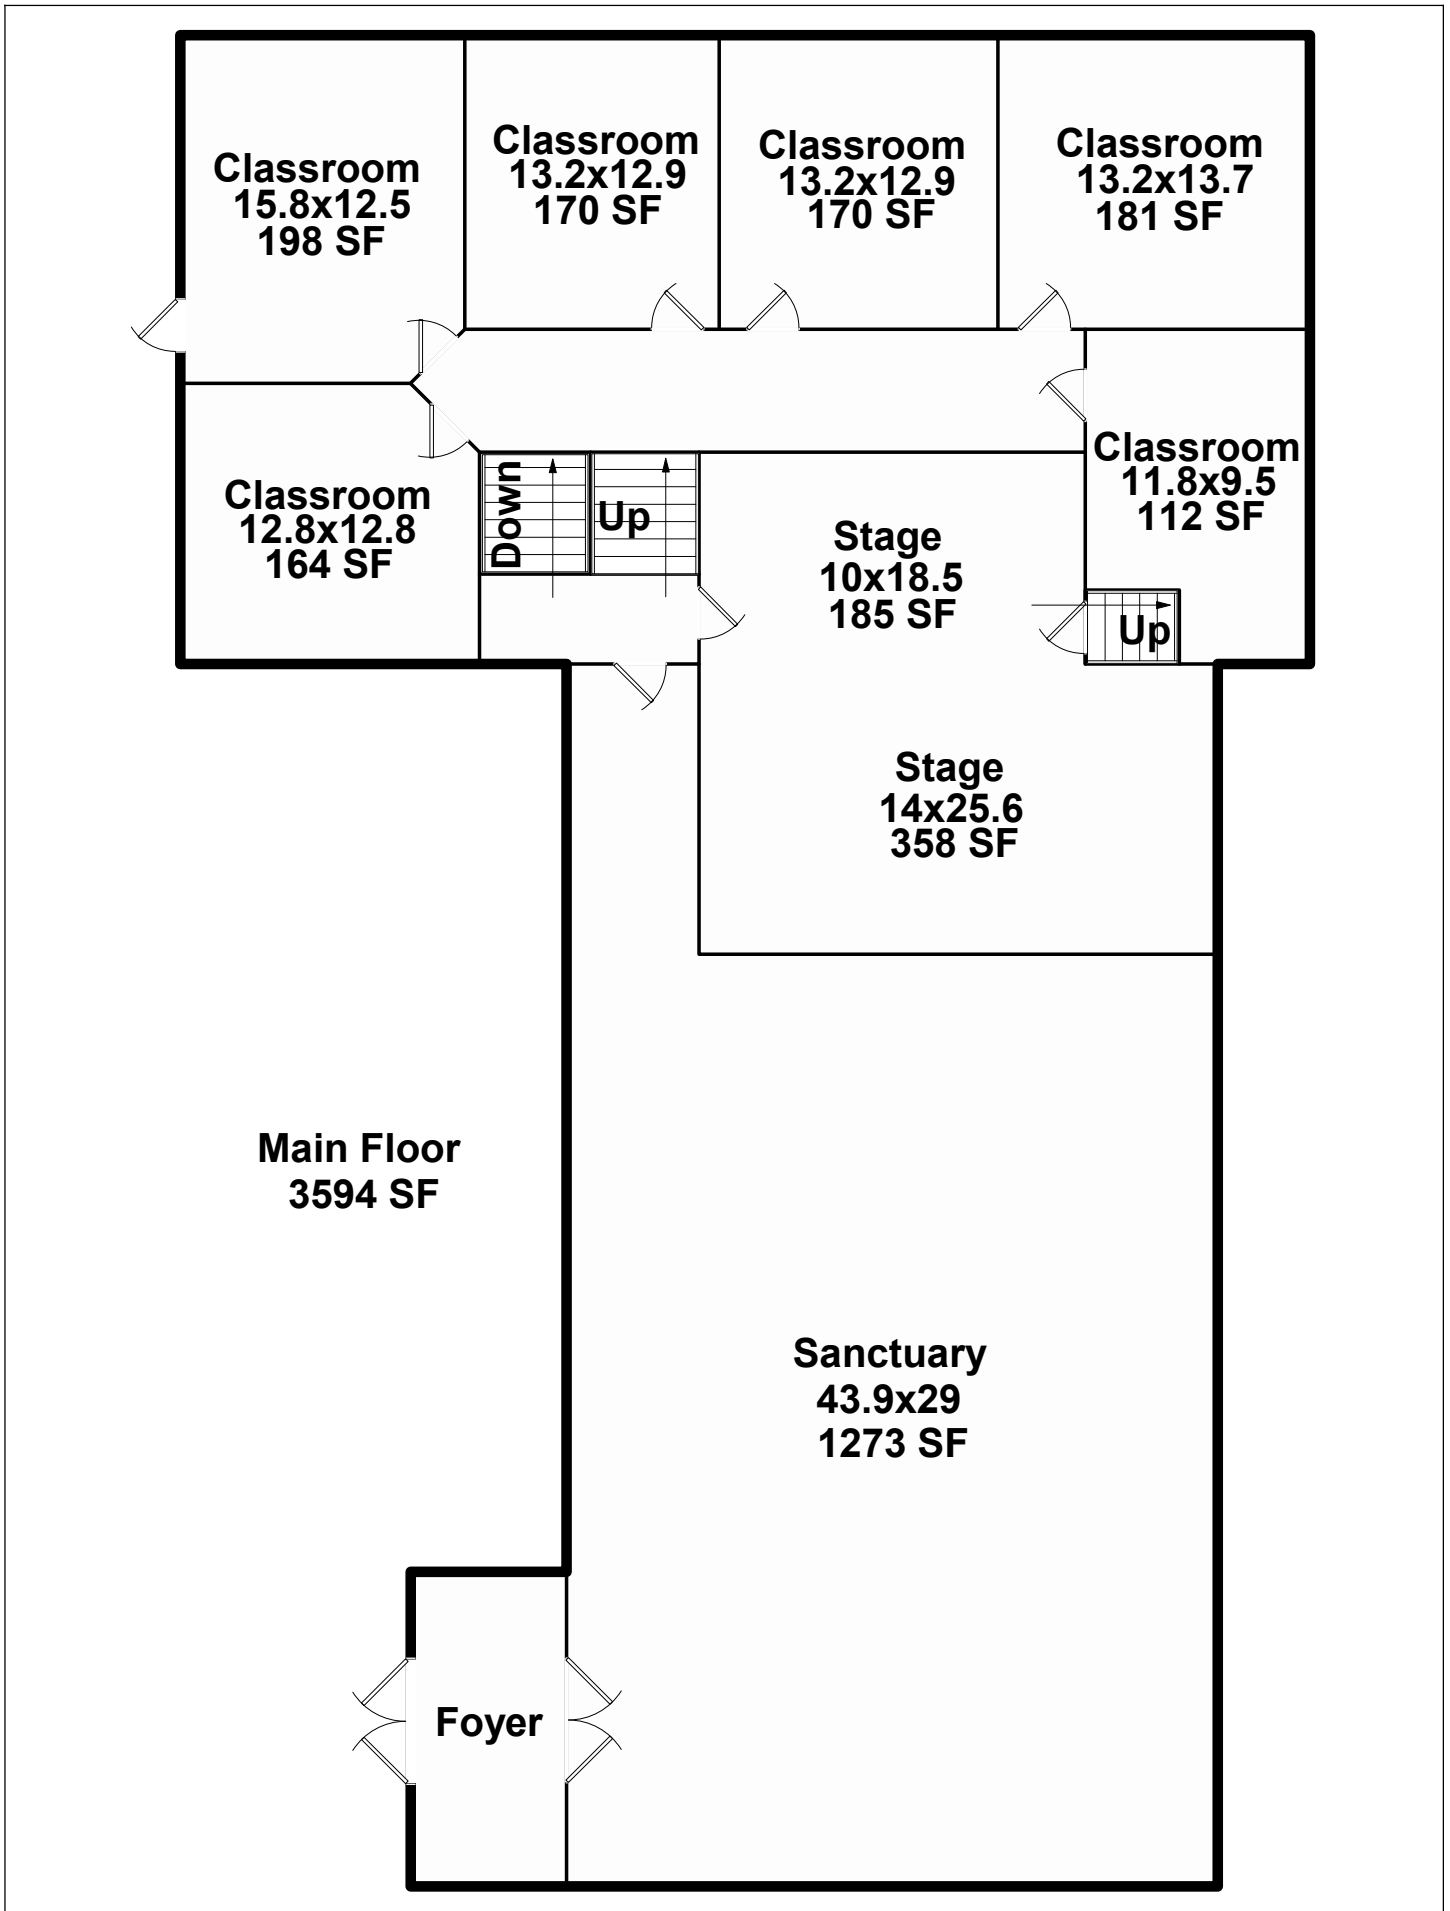

# BUILDING SKETCH

**BUILDING SKETCH**

## BUILDING SKETCH

**Covered  
Patio  
40x23  
940 SF**